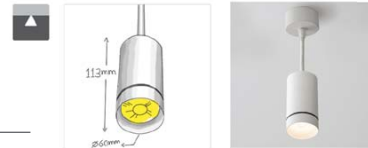

Aro

Track Light

Aro RA

Ceiling Recessed

Order code table _____

Body Color			Body Color
White	F334WG	F334BG	Black

Aro SA

Surface Mounted

Order code table _____

Body Color			Body Color
White	F333WG	F333BG	Black

Aro S

Surface Mounted

Order code table _____

Body Color			Body Color
White	F331WG	F331BG	Black

Aro Midi P

Surface Mounted

Order code table _____

Body Color			Body Color
White	F332WG	F332BG	Black