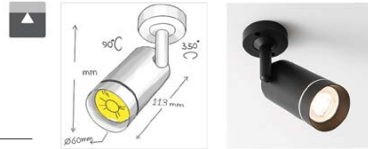

Aro

Track Light

Aro RA

Ceiling Recessed

Order code table _____

Body Color			Body Color
White	F334WG	F334BG	Black

Aro SA

Surface Mounted

Order code table _____

Body Color			Body Color
White	F333WG	F333BG	Black

Aro S

Surface Mounted

Order code table _____

Body Color			Body Color
White	F331WG	F331BG	Black

Aro Midi P

Surface Mounted