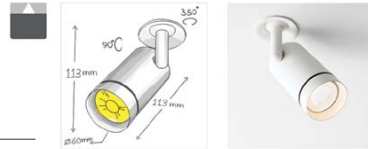

Aro

Track Light

Aro RA

Ceiling Recessed

Order code table _____

Body Color			Body Color
White	F334WG	F334BG	Black

Aro SA

Surface Mounted

Order code table _____

Body Color			Body Color
White	F333WG	F333BG	Black

Aro S

Surface Mounted

Order code table _____

Body Color			Body Color
White	F331WG	F331BG	Black

Aro Midi P

Surface Mounted