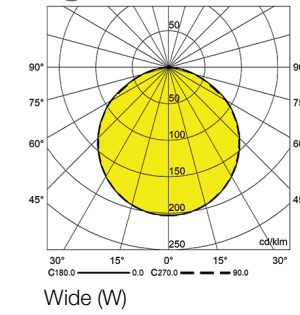

Sira R 1616

Light distributions