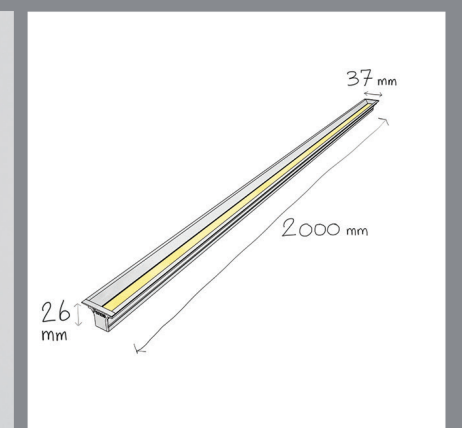

Sira V 1616

Profile

Sira V 1616

Profile

CODE	F463
Light source	LED
Body Color	White Black Silver*
Gross Weight (Kg)	1.16
Box Dimension (Cm)	127Ø x 100

Recommended Applications:
Residential | Office | Shop

Very small and compact, suitable for recessed applications where size is limited such as shelf lighting.

Sira R 1616

Light distributions

Accessories

Recessed Installation

Sira V 1616 Bracket

Optional

LED Strip
Refer to page 196

Order code table

Body Color	Order Code	Beam Angle
White	F463WW	Wide
Black	F463BW	Wide
Silver	F463SW	Wide