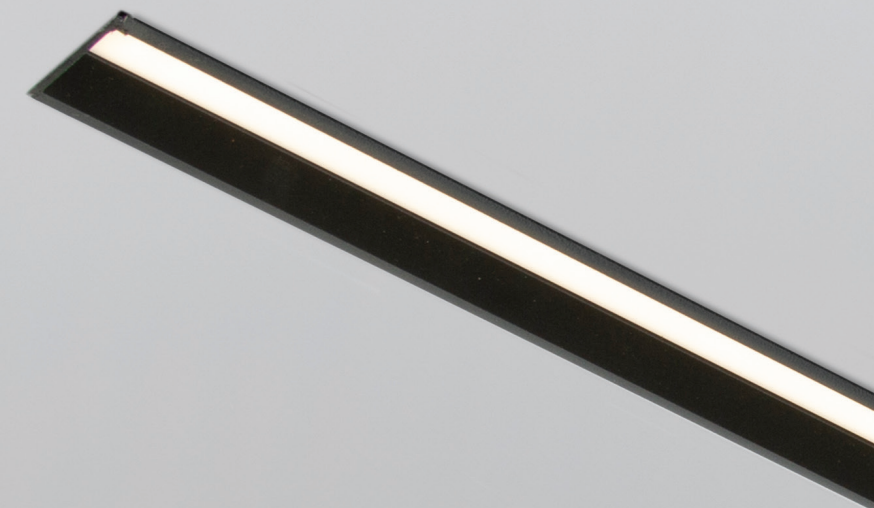

Sira V 1616

Profile

Sira V 1616

Profile

CODE	F463
Light source	LED
Body Color	White Black Silver*
Gross Weight (Kg)	1.16
Box Dimension (Cm)	127Ø x 100

Recommended Applications:
Residential | Office | Shop

Very small and compact, suitable for recessed applications where size is limited such as shelf lighting.

Sira R 1616

Light distributions

Accessories

Recessed Installation

Sira V 1616 Bracket

Optional

LED Strip
Refer to page 196

Order code table

Body Color	Order Code	Beam Angle
White	F463WW	Wide
Black	F463BW	Wide
Silver	F463SW	Wide