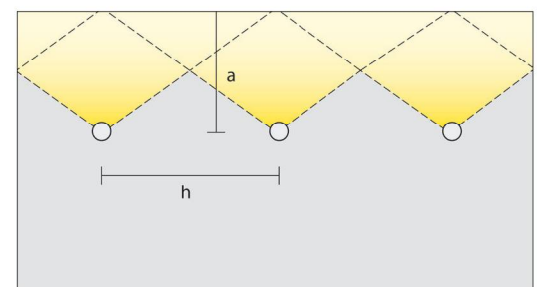

**Fenos<sup>®</sup>**

The Light Idea

**Valman**

Uniform Vertical Illumination on Walls  
For Delightful Indoor Atmosphere

Vertical illumination is becoming more and more important for architects and lighting designers. It is important for architects because it reveals the feel of the space, and helps the place to become even more inviting. It is important for shop owners because it makes the shop become more visible and appear brighter from outside. In an office it helps to provide better visual comfort.

Vertical plants are becoming more popular in modern days. Uniform wallwashing makes them more visible and increase the liveliness of the place.

In an art gallery with varying objects, uniform vertical illumination helps to create a neutral space and illuminate objects of different size can be more visible.

In order to have uniform lighting, it is best that the distance between two light fixtures are 1/3 of room height. Valman fixtures are a perfect solution for walls up to 6 meters

| Order CODE  | Power (W) | Luminouse flux (lm) | CRI (Ra) | CCT (K) | Body Color |
|-------------|-----------|---------------------|----------|---------|------------|
| F160W3030AS | 30        | 2700                | >80      | 3000    | White      |
| F160W3040AS | 30        | 2750                | >80      | 4000    | White      |