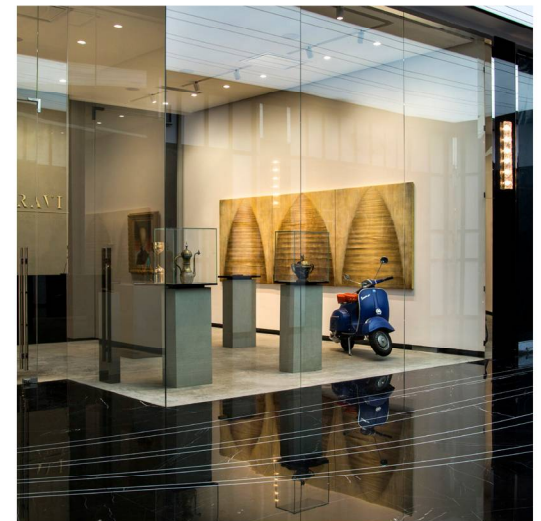

**Fenos<sup>®</sup>**

The Light Idea

**Valman**

Uniform Vertical Illumination on Walls  
For Delightful Indoor Atmosphere

Vertical illumination is becoming more and more important for architects and lighting designers. It is important for architects because it reveals the feel of the space, and helps the place to become even more inviting. It is important for shop owners because it makes the shop become more visible and appear brighter from outside. In an office it helps to provide better visual comfort.

Vertical plants are becoming more popular in modern days. Uniform wallwashing makes them more visible and increase the liveliness of the place.

In an art gallery with varying objects, uniform vertical illumination helps to create a neutral space and illuminate objects of different size can be more visible.

In order to have uniform lighting, it is best that the distance between two light fixtures are 1/3 of room height. Valman fixtures are a perfect solution for walls up to 6 meters

| Order CODE  | Power (W) | Luminouse flux (lm) | CRI (Ra) | CCT (K) | Body Color |
|-------------|-----------|---------------------|----------|---------|------------|
| F160W3030AS | 30        | 2700                | >80      | 3000    | White      |
| F160W3040AS | 30        | 2750                | >80      | 4000    | White      |