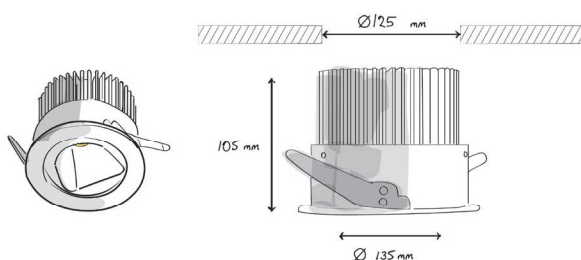

**Fenos<sup>®</sup>**

The Light Idea

**Valman**

Uniform Vertical Illumination on Walls  
For Delightful Indoor Atmosphere

Vertical illumination is becoming more and more important for architects and lighting designers. It is important for architects because it reveals the feel of the space, and helps the place to become even more inviting. It is important for shop owners because it makes the shop become more visible and appear brighter from outside. In an office it helps to provide better visual comfort.

In order to have uniform lighting, it is best that the distance between two light fixtures are 1/3 of room height. Valman fixtures are a perfect solution for walls up to 6 meters

| Order CODE  | Power (W) | Luminouse flux (lm) | CRI (Ra) | CCT (K) | Body Color |
|-------------|-----------|---------------------|----------|---------|------------|
| F160W3030AS | 30        | 2700                | >80      | 3000    | White      |
| F160W3040AS | 30        | 2750                | >80      | 4000    | White      |