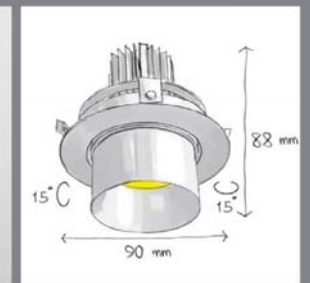

Filde Mini

Ceiling Recessed

Filde Mini

Ceiling Recessed

CODE	F124
Light source	LED
Power (W)	12
luminous flux (lm)	1300
Color Rendering (Ra)	>80
Color Temperature (K)	3000 4000*
Body Color	White Black

IP 20 \varnothing 84mm

Filde Mini

Light distributions

Accessories

Optional

LED GU10 Lamp
Order code: 10020101

Optional

Recessed Kit
Order code: 2124924125

Order code table