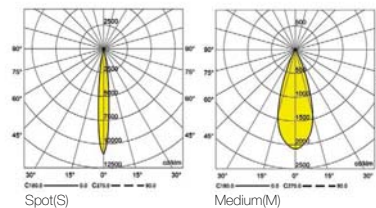

Filde Mini

Light distributions

Accessories

Optional

Optional

Order code table

Body Color	3000K	Beam Angle	4000K	Body Color
White	F124W1230S	Spot	F124W1240S	White
	F124W1230M	Medium	F124W1240M	

Body Color	3000K	Beam Angle	4000K	Body Color
Black	F124B1230S	Spot	F124B1240S	Black
	F124B1230M	Medium	F124B1240M