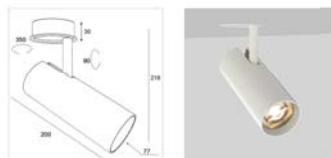

Felka Midi

Track Light

Felka Midi RA

Ceiling Recessed

Order code table

Body Color	3000K	Beam Angle	4000K	Body Color
White	F329W2030S	Spot	F329W2040S	White
	F329W2030M	Medium	F329W2040M	
	F329W2030W	Wide	F329W2040W	
Black	F329B2030S	Spot	F329B2040S	Black
	F329B2030M	Medium	F329B2040M	
	F329B2030W	Wide	F329B2040W	

Felka Midi S

Surface Mounted