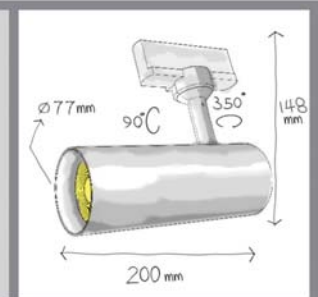

## Felka Midi

Track Light

CODE	F325
Light source	LED
Power (W)	20
Luminous flux (lm)	2200
Color Rendering (Ra)	>80
Color Temperature (K)	3000   4000
Body Color	White   Black

IP 20  $\beta$  78mm (For RA Version)