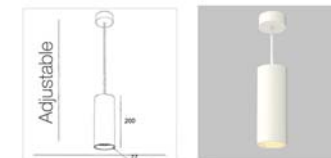

Order code table

Body Color	3000K	Beam Angle	4000K	Body Color
White	F326W2030S	Spot	F326W2040S	White
	F326W2030M	Medium	F326W2040M	
Black	F326B2030S	Spot	F326B2040S	Black
	F326B2030M	Medium	F326B2040M