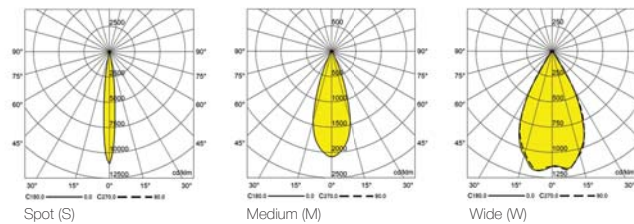

Felka Maxi

Light distributions

Spot (S)

Medium (M)

Wide (W)

Accessories

Track

Refer to page 194

Order code table

Body Color	3000K ●	Beam Angle	4000K ●	Body Color
White	F316W3030S	Spot	F316W3040S	White
	F316W3030M	Medium	F316W3040M	
	F316W3030W	Wide	F316W3040W	

Body Color	3000K ●	Beam Angle	4000K ●	Body Color
Black	F316B3030S	Spot	F316W3040S	Black
	F316B3030M	Medium	F316W3040M	
	F316B3030W	Wide	F316W3040W