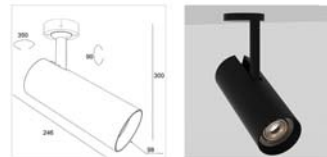

Felka Maxi SA

Surface Mounted

Order code table

Body Color	3000K	Beam Angle	4000K	Body Color
White	F322W3030S	Spot	F322W3040S	White
	F322W3030M	Medium	F322W3040M	
	F322W3030W	Wide	F322W3040W	
Black	F322B3030S	Spot	F322B3040S	Black
	F322B3030M	Medium	F322B3040M	
	F322B3030W	Wide	F322B3040W	

* Customized body color and other light colors are also available upon request

Felka Maxi P

Surface Mounted