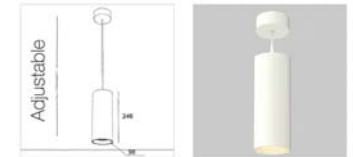

Order code table

Body Color	3000K	Beam Angle	4000K	Body Color
White	F320W3030S	Spot	F320W3040S	White
	F320W3030M	Medium	F320W3040M	
Black	F320B3030S	Spot	F320B3040S	Black
	F320B3030M	Medium	F320B3040M	

* Customized body color and other light colors are also available upon request