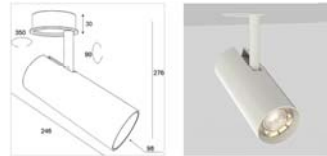

Felka Maxi

Track Light

Felka Maxi RA

Ceiling Recessed

Order code table

Body Color	3000K	Beam Angle	4000K	Body Color
White	F323W3030S	Spot	F323W3040S	White
	F323W3030M	Medium	F323W3040M	
	F323W3030W	Wide	F323W3040W	
Black	F323B3030S	Spot	F323B3040S	Black
	F323B3030M	Medium	F323B3040M	
	F323B3030W	Wide	F323B3040W	

* Customized body color and other light colors are also available upon request

Felka Maxi S

Surface Mounted