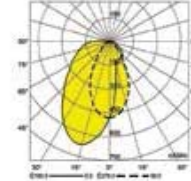

Valman

Light distributions

Wallwasher(WW)