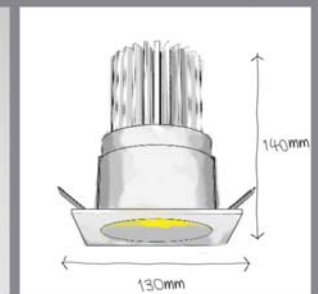

Sibron Q Maxi

Ceiling Recessed

Sibron Q Maxi

Ceiling Recessed

CODE	F142
Light source	LED
Power (W)	30
luminous flux (lm)	3300
Color Rendering (Ra)	>80
Color Temperature (K)	3000 4000
Body Color	White Black

Sibron Q Maxi

Light distributions

Accessories

Optional

Recessed Kit

Order code: 2142924125

Order code table

Body Color	3000K	Beam Angle	4000K	Body Color
White	F142W3030S	Spot	F142W3040S	White
	F142W3030M	Medium	F142W3040M	

Body Color	3000K	Beam Angle	4000K	Body Color
Black	F142B3030S	Spot	F142B3040S	Black
	F142B3030M	Medium	F142B3040M	