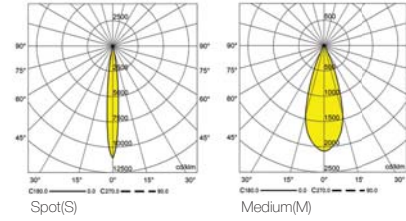

Sibron Q Maxi

Light distributions

Accessories

Optional

Recessed Kit

Order code: 2142924125

Order code table

Body Color	3000K	Beam Angle	4000K	Body Color
White	F142W3030S	Spot	F142W3040S	White
	F142W3030M	Medium	F142W3040M	

Body Color	3000K	Beam Angle	4000K	Body Color
Black	F142B3030S	Spot	F142B3040S	Black
	F142B3030M	Medium	F142B3040M