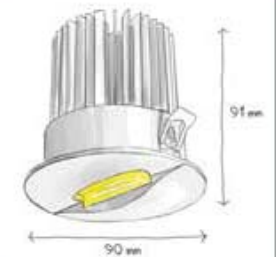

Roni WW

Ceiling Recessed

Roni WW is the wallwasher version of Roni family. It provides a uniform illumination on the wall surface, a perfect solution for highlighting architectural features of a building as well as lighting of galleries and museums. It's special design, makes the glare as low as possible.

Roni WW

Ceiling Recessed

Trimless Version

CODE	F185
Light source	LED
Power (W)	12
luminous flux (lm)	1300
Color Rendering (Ra)	>80
Color Temperature (K)	3000 4000
Body Color	White

IP 20 β 84mm

Supply Voltage:
220-240 Vac, 50Hz