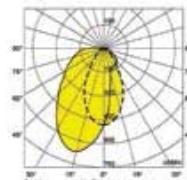

Roni WW

Light distributions

Wallwasher(WW)