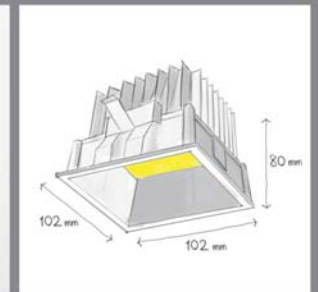

Eyden Mini

Ceiling Recessed

Pure minimal design and low glare

Eyden Mini

Ceiling Recessed

Trimless Version

CODE	F150
Light source	LED
Power (W)	10
luminous flux (lm)	1100
Color Rendering (Ra)	>80
Color Temperature (K)	3000 4000*
Body Color	White Black

IP 20  95X95mm
113X113 mm (Trimless Version)

Supply Voltage:
220-240 Vac, 50Hz

Driver:
DALI | Dimmable Version Available
upon request

Recommended Applications:
Residential | Office | Shop

*Customized body colors and other color temperatures (CCTs) are available upon request