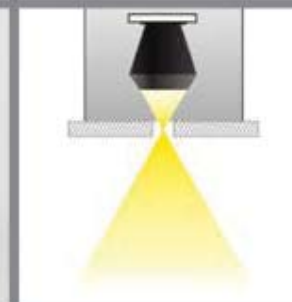

# Darklans

Ceiling Recessed

## Darklans

Ceiling Recessed

CODE	F180
Light source	LED
Power (W)	9
luminous flux (lm)	800   850
Color Rendering (Ra)	>80
Color Temperature (K)	3000   4000*
Body Color	White   Black   Silver

IP 20  70mm

**Supply Voltage:**  
220-240 Vac, 50Hz

Because of using a special double focus optic, the light is coming out of a very small hole with just 8mm diameter. As a result, the glare of the light reduced to minimum, so it seems off when the light is on.