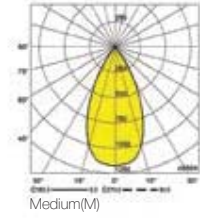

Darklans

Light distributions