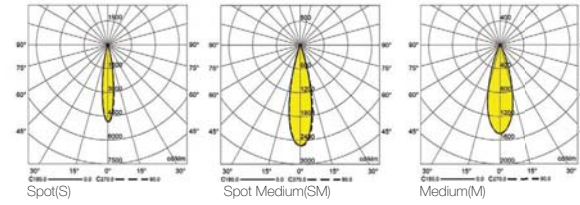

Eyren Micro

Light distributions

Accessories

Mandatory

Trimless Installation Kit
Order code: 2180924109

Order code table

| Body Color | 3000K ● | Beam Angle | 4000K ● | Body Color |
|------------|------------|-------------|------------|------------|
| White | F190W930S | Spot | F190W940S | White |
| | F190W930SM | Spot Medium | F190W940SM | |
| | F190W930M | Medium | F190W940M | |
| Black | F190B930S | Spot | F190B940S | Black |
| | F190B930SM | Spot Medium | F190B940SM | |
| | F190B930M | Medium | F190B940M | |
| Silver | F190S930S | Spot | F190S940S | Silver |
| | F190S930SM | Spot Medium | F190S940SM | |
| | F190S930M | Medium | F190S940M | |