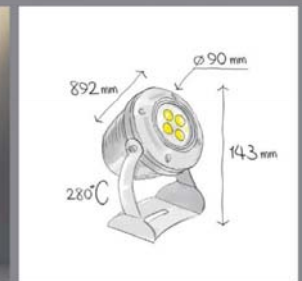

## Vaswa Midi

Exterior Projector

CODE	F900
Light source	LED
Power (W)	8
luminous flux (lm)	800
Color Rendering (Ra)	>80
Color Temperature (K)	3000   4000*
Body Color	Gray

IP  
65

**Supply Voltage:**  
220-240 Vac, 50Hz