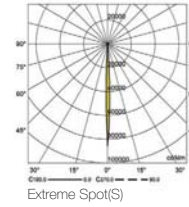

Vaswa Maxi

Light distributions

Accessories

Order code table

Body Color	3000K ●	Beam Angle	4000K ●	Body Color
Gray	F905B1230XS	Extreme Spot	F905B1240XS	Gray