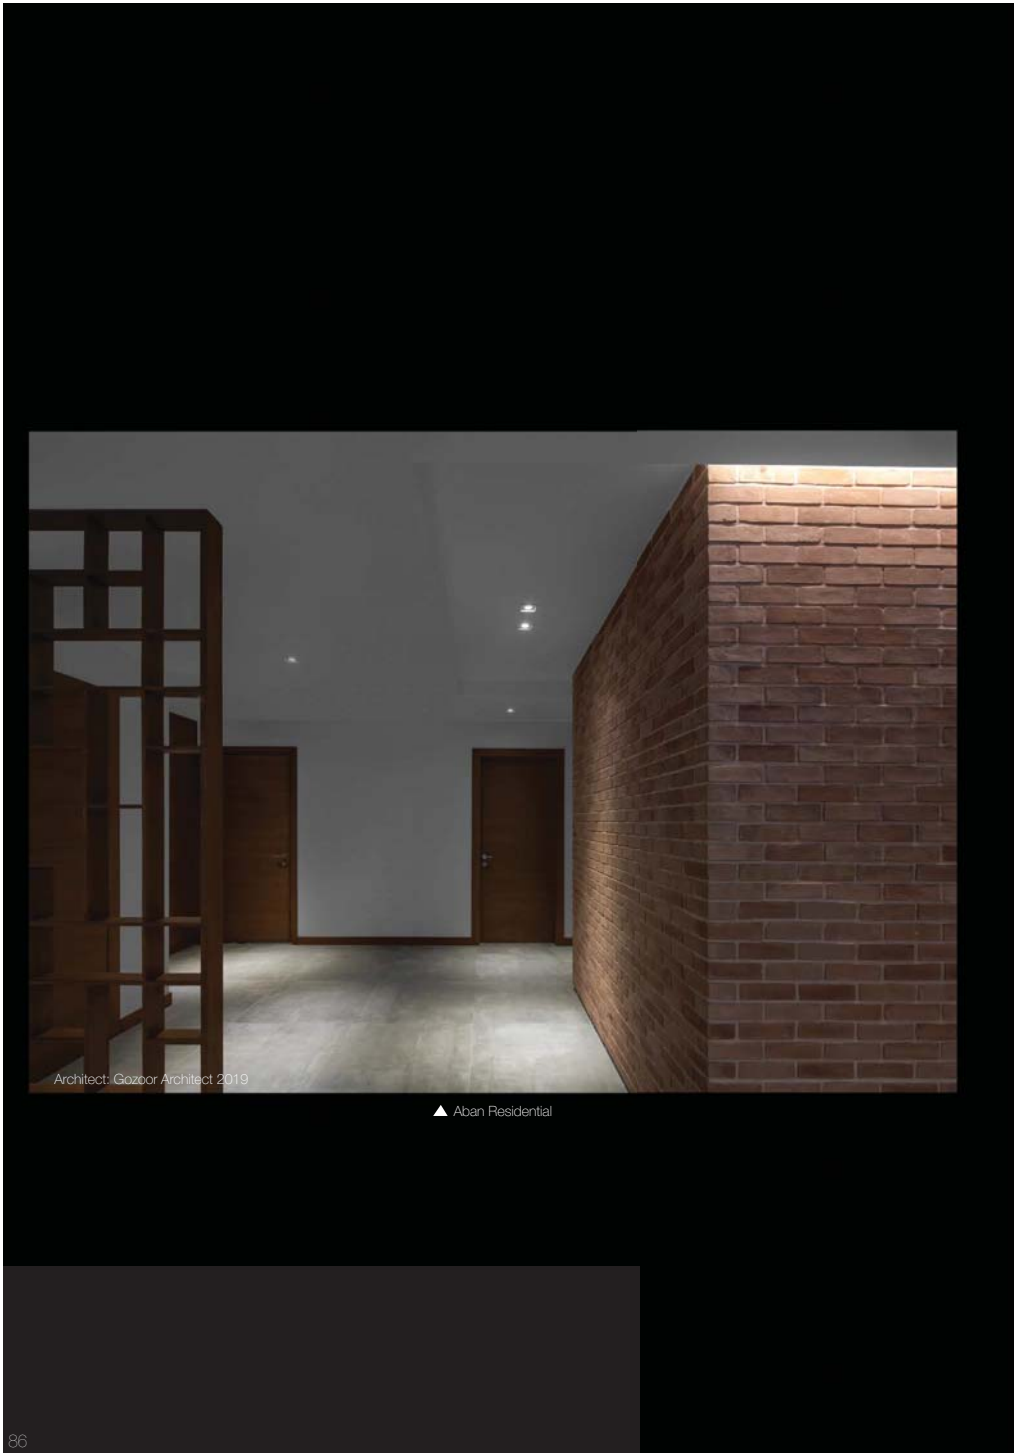

Architect: Gozbor Architect 2019

▲ Aban Residential