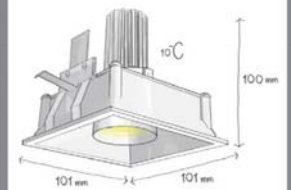

Tiran S

Ceiling Recessed

The contrast between square shape of the frame and round shape of light source is an interesting feature for many designers.

Tiran S

Ceiling Recessed

Trimless Version

CODE	F120
Light source	LED
Power (W)	9
luminous flux (lm)	990
Color Rendering (Ra)	>80
Color Temperature (K)	3000 4000*
Body Color	White Black