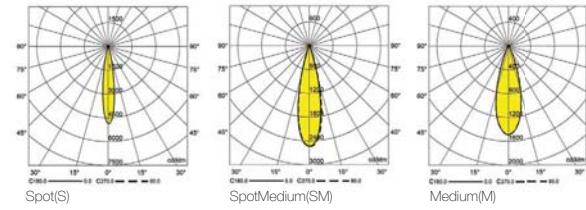

Tiran S Trimless

Light distributions

Accessories

Optional

LED GU10 Lamp
Order code: 10020101

Mandatory

Trimless Installation Kit
Order code: 2099924117
For Trimless Version Only

Order code table

Body Color	3000K	Beam Angle	4000K	Body Color
White	F121W930S	Spot	F121W940S	White
	F121W930SM	Spot Medium	F121W940SM	
	F121W930M	Medium	F121W940M	

Body Color	3000K	Beam Angle	4000K	Body Color
Black	F121B930S	Spot	F121B940S	Black
	F121B930SM	Spot Medium	F121B940S	
	F121B930M	Medium	F121B940S