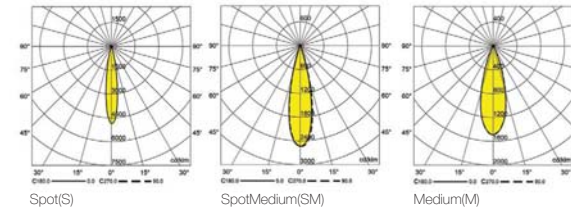

Tiran S

Light distributions

Accessories

Optional

LED GU10 Lamp
Order code: 10020101

Optional

Recessed Kit
Order code: 2120924125

Order code table

Body Color	3000K	Beam Angle	4000K	Body Color
White	F120W930S	Spot	F120W940S	White
	F120W930SM	Spot Medium	F120W940SM	
	F120W930M	Medium	F120W940M	

Body Color	3000K	Beam Angle	4000K	Body Color
Black	F120B930S	Spot	F120B940S	Black
	F120B930SM	Spot Medium	F120B940SM	
	F120B930M	Medium	F120B940M	

Order code for GU10 Version*

Body Color	Body Code	Body Code	Body Color
White	F122WG	F122BG	Black

Lamp is not Included*