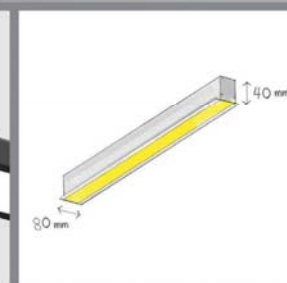

Sira R 6040

Recessed Linear

CODE	F403
Light source	LED
Power (W)	30
luminous flux (lm)	4000
Color Rendering (Ra)	>80
Color Temperature (K)	3000 | 4000*
Body Color	White | Black

IP 20 70mm

Supply Voltage:
220-240 Vac, 50Hz

Driver:
DALI | Dimmable Version Available upon request

Recommended Applications:
Residential | Office | Shop

*Customized body colors and other color temperatures (CCTs) are available upon request