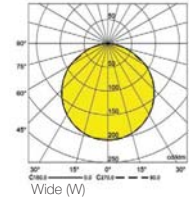

Sira R 6040

Light distributions

Architect: Cando Office 2019

▲ Charima Office

Accessories

Optional

Solid Aluminium Cover
Order code:
White: 2451215106
Black: 2451115106

Order code table

Body Color	3000K	Length (cm)	4000K	Body Color
White	F403W3530W	114	F403W3540W	White
	F403W5030W	168	F403W5040W	
Body Color	3000K	Length (cm)	4000K	Body Color
Black	F403B3530W	114	F403B3540W	Black
	F403B5030W	168	F403B5040W	

The above order table code is for standard lengths of 114 and 168 cm. To order other lengths, than standard shapes, please refer to our sales support team to help you.