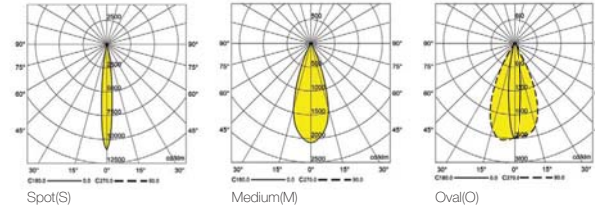

Silva Maxi

Light distributions

Accessories

Order code table

Body Color	3000K	Beam Angle	4000K	Body Color
Silver	F925S4030S	Spot	F925S4040S	Silver
	F925S4030M	Medium	F925S4040M	
	F925S4030O	Oval	F925S4040O	

*Customized body color and other light distribution are also available upon request