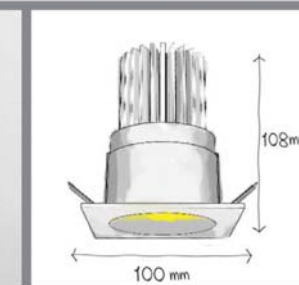

Sibron Q Midi

Ceiling Recessed

Sibron Q Midi

Ceiling Recessed

CODE	F141
Light source	LED
Power (W)	20
luminous flux (lm)	2200
Color Rendering (Ra)	>80
Color Temperature (K)	3000 4000*
Body Color	White Black