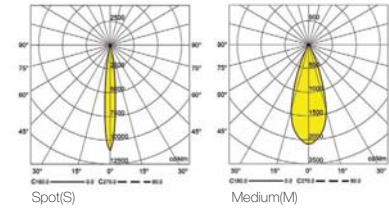

Sibron Q Midi

Light distributions

Accessories

Optional

Recessed Kit

Order code: 2141924125

Order code table

Body Color	3000K	Beam Angle	4000K	Body Color
White	F141W2030S	Spot	F141W2040S	White
	F141W2030M	Medium	F141W2040M	

Body Color	3000K	Beam Angle	4000K	Body Color
Black	F141B2030S	Spot	F141B2040S	Black
	F141B2030M	Medium	F141B2040M