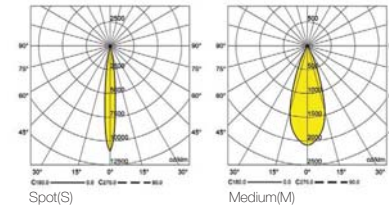

Sibron C Mini

Light distributions

Accessories

Optional

Optional

Order code table

Body Color	3000K	Beam Angle	4000K	Body Color
White	F135W1230S	Spot	F135W1240S	White
	F135W1230M	Medium	F135W1240M	

Body Color	3000K	Beam Angle	4000K	Body Color
Black	F135B1230S	Spot	F135B1240S	Black
	F135B1230M	Medium	F135B1240M	

Order code for GU10 Version*

Body Color	Body Code	Body Code	Body Color
White	F135WG	F135BG	Black

Lamp is not Included*