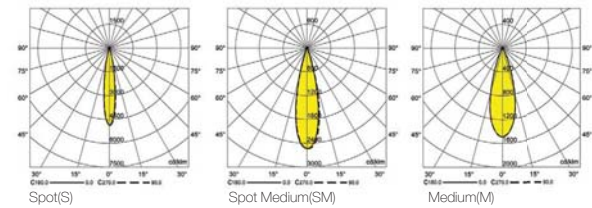

Sibron C Micro

Light distributions

Architect: ZAV 2018

▲ Dorin Ston Parsian

Accessories

Optional

Recessed Kit

Order code: 2123924125

Order code table

Body Color	3000K ☀	Beam Angle	4000K ☾	Body Color
White	F134W930S	Spot	F134W940S	White
	F134W930SM	Spot-Medium	F134W940SM	
	F134W930M	Medium	F134W940M	
Body Color	3000K ☀	Beam Angle	4000K ☾	Body Color
Black	F134B930S	Spot	F134B940S	Black
	F134B930SM	Spot-Medium	F134B940SM	
	F134B930M	Medium	F134B940M