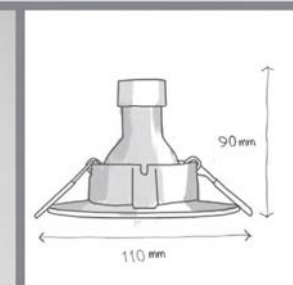

## Rico

Ceiling Recessed

CODE	F114
Light source	LED
Power (W)	6
luminous flux (lm)	300
Color Rendering (Ra)	>80
Color Temperature (K)	3000
Body Color	White   Black

IP 20  $\varnothing$  80mm

**Supply Voltage:**