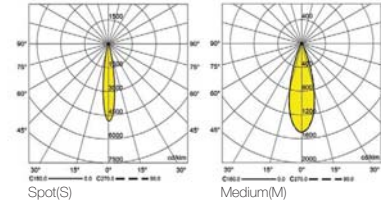

Fitran Q

Light distributions

Accessories

Optional

LED GU10 Lamp
Order code: 10020101

Mandatory

Trimless Installation Kit
Order code: 2099924117
For Trimless Version Only

Optional

Recessed Kit
Order code: 2119924125

Order code table

Body Color	3000K ☀	Beam Angle	4000K 🌑	Body Color
White	F119W1230S	Spot	F119W1240S	White
	F119W1230M	Medium	F119W1240M	
Black	F119B1230S	Spot	F119B1240S	Black
	F119B1230M	Medium	F119B1240M	

Trimless version Order code table

Body Color	3000K ☀	Beam Angle	4000K 🌑	Body Color
White	F129W1230S	Spot	F129W1240S	White
	F129W1230M	Medium	F129W1240M	
Black	F129B1230S	Spot	F129B1240S	Black
	F129B1230M	Medium	F129B1240M	

Order code for GU10 Version*

Body Color	Body Code	Body Code	Body Color
White	F119WG	F119BG	Black

Order code for Trimless GU10 Version*

Body Color	Body Code	Body Code	Body Color
White	F129WG	F129BG	Black

Lamp is not Included*