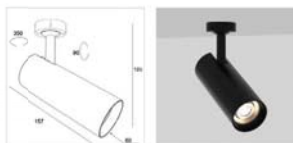

Felka Mini

Track Light

Felka Mini RA

Ceiling Recessed

Order code table

Body Color	3000K	Beam Angle	4000K	Body Color
White	F324W1230S	Spot	F324W1240S	White
	F324W1230M	Medium	F324W1240M	
	F324W1230WW	Wallwasher	F324W1240WW	
Black	F324B1230S	Spot	F324B1240S	Black
	F324B1230M	Medium	F324B1240M	
	F324B1230WW	Wallwasher	F324B1240WW	

Felka Mini S

Surface Mounted

Order code table

Body Color	3000K	Beam Angle	4000K	Body Color
White	F317W1230S	Spot	F317W1240S	White
	F317W1230M	Medium	F317W1240M	
Black	F317B1230S	Spot	F317B1240S	Black
	F317B1230M	Medium	F317B1240M	

Felka Mini SA

Surface Mounted

Order code table

Body Color	3000K	Beam Angle	4000K	Body Color
White	F318W1230S	Spot	F318W1240S	White
	F318W1230M	Medium	F318W1240M	
	F318W1230WW	Wallwasher	F318W1240WW	
Black	F318B1230S	Spot	F318B1240S	Black
	F318B1230M	Medium	F318B1240M	
	F318B1230WW	Wallwasher	F318B1240WW	