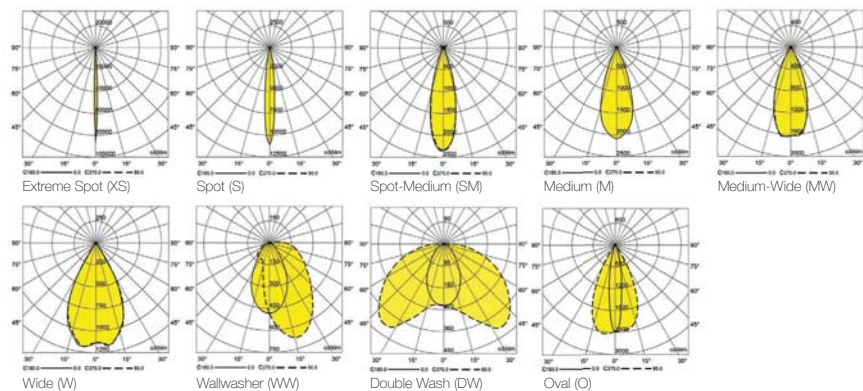

Felka Mini

Light distributions

Accessories

Track

Refer to page 194

Order code table

Body Color	3000K	Beam Angle	4000K	Body Color
White	F315W1230XS	Extreme Spot	F315W1240XS	White
	F315W1230S	Spot	F315W1240S	
	F315W1230SM	Spot Medium	F315W1240SM	
	F315W1230M	Medium	F315W1240M	
	F315W1230MW	Medium Wide	F315W1240MW	
	F315W1230W	Wide	F315W1240W	
	F315W1230WW	Wallwasher	F315W1240WW	
	F315W1230DW	Double Wash	F315W1240DW	
	F315W1230O	Oval	F315W1240O	

Body Color	3000K	Beam Angle	4000K	Body Color
Black	F315B1230XS	Extreme Spot	F315B1240XS	Black
	F315B1230S	Spot	F315B1240S	
	F315B1230SM	Spot Medium	F315B1240SM	
	F315B1230M	Medium	F315B1240M	
	F315B1230MW	Medium Wide	F315B1240MW	
	F315B1230W	Wide	F315B1240W	
	F315B1230WW	Wallwasher	F315B1240WW	
	F315B1230DW	Double Wash	F315B1240DW	
	F315B1230O	Oval	F315B1240O