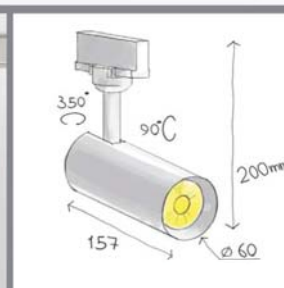

Felka Mini

Track Light

9 Different light distributions for almost all applications

Felka Mini

Track Light

Felka Mini WW

CODE	F315
Light source	LED
Power (W)	12
luminous flux (lm)	1300 1320
Color Rendering (Ra)	>80
Color Temperature (K)	3000 4000*
Body Color	White Black