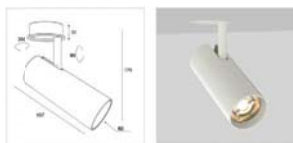

Felka Mini

Track Light

Felka Mini RA

Ceiling Recessed

Order code table

Body Color	3000K	Beam Angle	4000K	Body Color
White	F324W1230S	Spot	F324W1240S	White
	F324W1230M	Medium	F324W1240M	
	F324W1230WW	Wallwasher	F324W1240WW	
Black	F324B1230S	Spot	F324B1240S	Black
	F324B1230M	Medium	F324B1240M	
	F324B1230WW	Wallwasher	F324B1240WW	

Felka Mini S

Surface Mounted