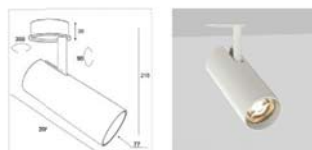

Felka Midi

Track Light

Felka Midi RA

Ceiling Recessed

Order code table

Body Color	3000K	Beam Angle	4000K	Body Color
White	F329W2030S	Spot	F329W2040S	White
	F329W2030M	Medium	F329W2040M	
	F329W2030W	Wide	F329W2040W	
Black	F329B2030S	Spot	F329B2040S	Black
	F329B2030M	Medium	F329B2040M	
	F329B2030W	Wide	F329B2040W	

Felka Midi S

Surface Mounted