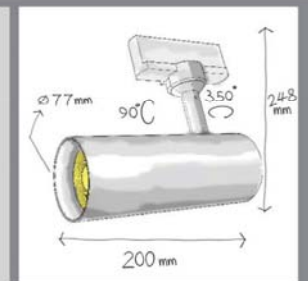

Felka Midi

Track Light

Felka Midi

Track Light

CODE	F325
Light source	LED
Power (W)	20
luminous flux (lm)	2200
Color Rendering (Ra)	>80
Color Temperature (K)	3000 4000
Body Color	White Black

IP 20 **B** 78mm (For RA Version)