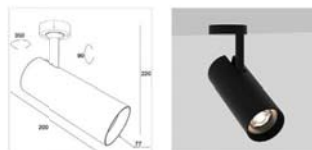

Felka Midi SA

Surface Mounted

Order code table

Body Color	3000K	Beam Angle	4000K	Body Color
White	F328W2030S	Spot	F328W2040S	White
	F328W2030M	Medium	F328W2040M	
	F328W2030W	Wide	F328W2040W	
Black	F328B2030S	Spot	F328B2040S	Black
	F328B2030M	Medium	F328B2040M	
	F328B2030W	Wide	F328B2040W	

Felka Midi P

Surface Mounted