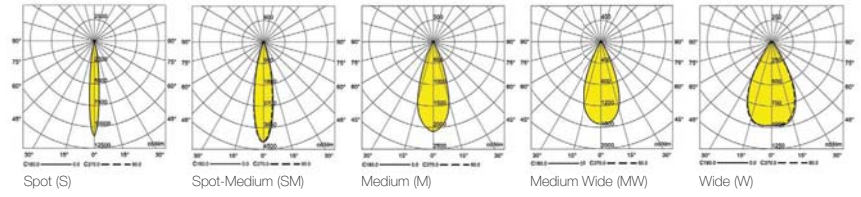

Felka Midi

Light distributions

Accessories

Track

Refer to page 194

Order code table

Body Color	3000K	Beam Angle	4000K	Body Color
White	F325W2030S	Spot	F325W2040S	White
	F325W2030SM	Spot Medium	F325W2040SM	
	F325W2030M	Medium	F325W2040M	
	F325W2030MW	Medium Wide	F325W2040MW	
	F325W2030W	Wide	F325W2040W	

Body Color	3000K	Beam Angle	4000K	Body Color
Black	F325B2030S	Spot	F325B2040S	Black
	F325B2030SM	Spot Medium	F325B2040SM	
	F325B2030M	Medium	F325B2040M	
	F325B2030MW	Medium Wide	F325B2040MW	
	F325B2030W	Wide	F325B2040W