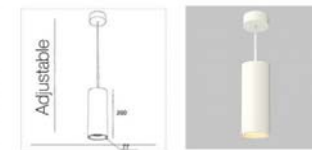

Order code table

Body Color	3000K	Beam Angle	4000K	Body Color
White	F326W2030S	Spot	F326W2040S	White
	F326W2030M	Medium	F326W2040M	
Black	F326B2030S	Spot	F326B2040S	Black
	F326B2030M	Medium	F326B2040M