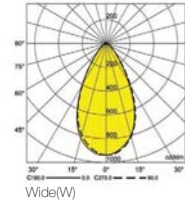

Eyden L

Light distributions