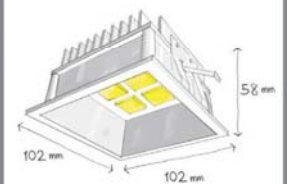

Eyden L

Ceiling Recessed

This simple square luminaire with deep recessed positioning of the LED guarantees minimal glare

Eyden L

Ceiling Recessed

Trimless Version

CODE	F152
Light source	LED
Power (W)	15
luminous flux (lm)	1500
Color Rendering (Ra)	>80
Color Temperature (K)	3000 4000
Body Color	White Black White&Black

IP 20 **113X113 mm**
113X113 mm (Trimless Version)

Supply Voltage:
220-240 Vac, 50Hz

Driver:
DALI | Dimmable Version Available upon request

Recommended Applications:
Residential | Office | Shop

*Customized body colors and other color temperatures (CCTs) are available upon request