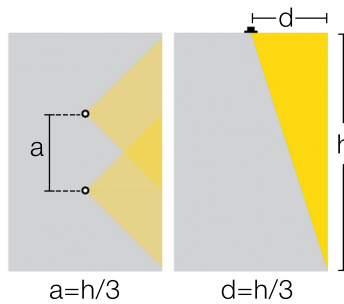

Roni Wallwasher

Ceiling Recessed luminaire

To provide uniform lighting on walls in interior spaces. for a delightful atmosphere.

Roni WW Wallwasher

With an asymmetrical light distribution, wallwasher version of our famous Roni luminaires, are a perfect solution for uniform illumination of interior walls of up to 4m height.

With a specific installation kit, it is possible to have a trimless installation, pure minimalism.

Vertical Illumination enhances architectural spaces and makes the room appear brighter and more spacious. It increases visual comfort and enhances feeling of safety.

Order code table

Body Color	3000 K	Beam Angle	4000 K	Body Color
White	F185W1230WW	Wallwasher	F185W1240WW	White

*Customized body color and other light colors are also available upon request.

Please visit our website www.fenos.be to download installation details