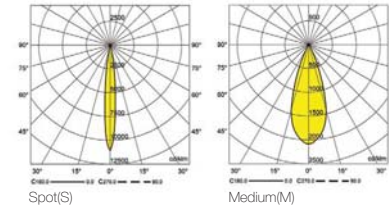

Sibron Q Mini

Light distributions

Accessories

Optional

LED GU10 Lamp
Order code: 10020101

Optional

Recessed Kit
Order code: 2140924125

Order code table

Body Color	3000K	Beam Angle	4000K	Body Color
White	F140W1230S	Spot	F140W1240S	White
	F140W1230M	Medium	F140W1240M	

Body Color	3000K	Beam Angle	4000K	Body Color
Black	F140B1230S	Spot	F140B1240S	Black
	F140B1230M	Medium	F140B1240M	

Order code for GU10 Version*

Body Color	Body Code	Body Code	Body Color
White	F140WG	F140BG	Black

Lamp is not Included*