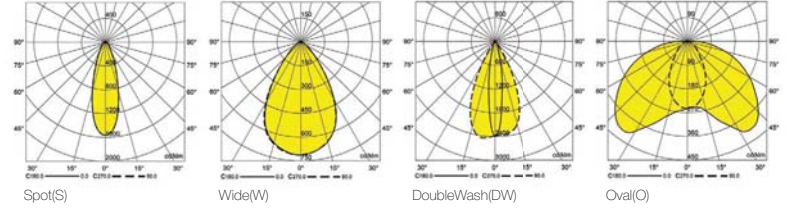

Accessories

Optional

TRecessed Kit

Order code: 2185924125

Order code table

Body Color	3000K ●	Beam Angle	4000K ●	Body Color
White	F185W1230S	Spot	F185W1240S	White
	F185W1230W	Wide	F185W1240W	
	F185W1230O	Oval	F185W1240O	
	F185W1230DW	DoubleWash	F185W1240DW	