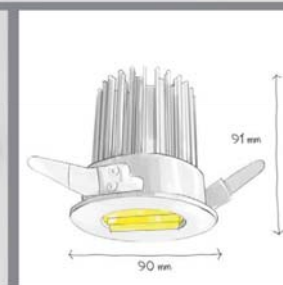

Roni

Ceiling Recessed

Roni

Ceiling Recessed

Double Wash

Wide

Spot

CODE	F185
Light source	LED
Power (W)	12
luminous flux (lm)	1300
Color Rendering (Ra)	>80
Color Temperature (K)	3000 4000*
Body Color	White

Accessories

Optional

TRecessed Kit

Order code: 2185924125

Order code table

Body Color	3000K ●	Beam Angle	4000K ●	Body Color
White	F185W1230S	Spot	F185W1240S	White
	F185W1230W	Wide	F185W1240W	
	F185W1230O	Oval	F185W1240O	
	F185W1230DW	DoubleWash	F185W1240DW	