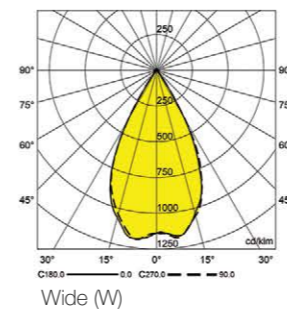

Sira OL

Light distributions