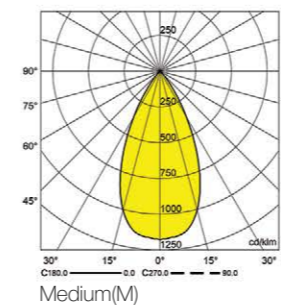

Darklans

Light distributions

Architect: Persian Garden

▲ Hana Boutique Hotel