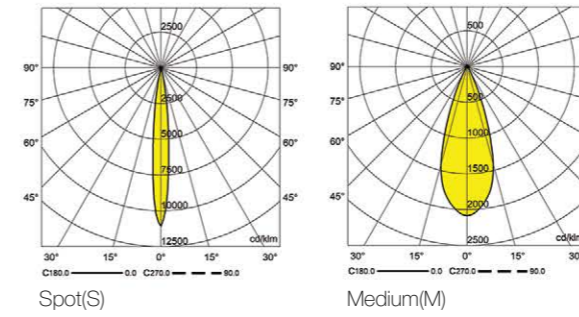

Light distributions

Accessories

Order code table

Body Color	3000K ●	Beam Angle	4000K ●	Body Color
Gray	F901G830S	Spot	F901G840S	Grey
	F901G830M	Medium	F901G840M