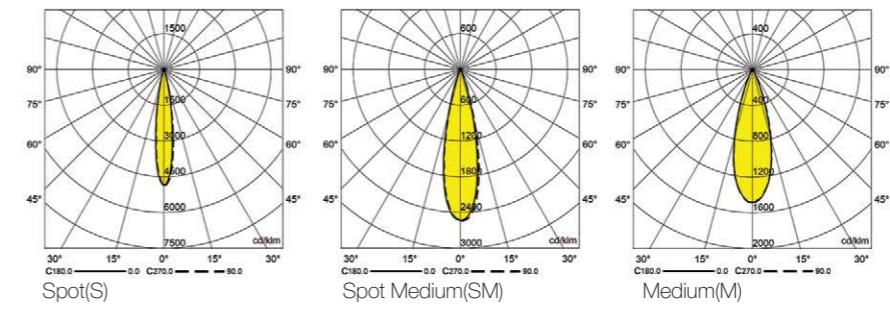

Filde Micro

Light distributions

Accessories

Optional

Recessed Kit

Order code: 2123924125

Order code table

Body Color	3000K ●	Beam Angle	4000K ●	Body Color
White	F123W930S	Spot	F123W940S	White
	F123W930SM	Spot-Medium	F123W940SM	
	F123W930M	Medium	F123W940M	
Body Color	3000K ●	Beam Angle	4000K ●	Body Color
Black	F123B930S	Spot	F123B940S	Black
	F123B930SM	Spot-Medium	F123B940SM	
	F123B930M	Medium	F123B940M