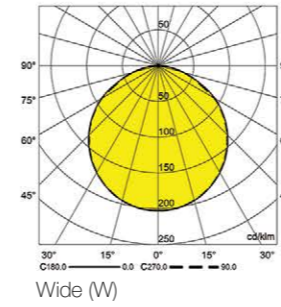

Sira P 6090

Light distributions

architects: Elham Ebrahimi, Mojtaba Mirhosseini

▼ Alibaba Central Office

Bazargan Kala co. office ▲