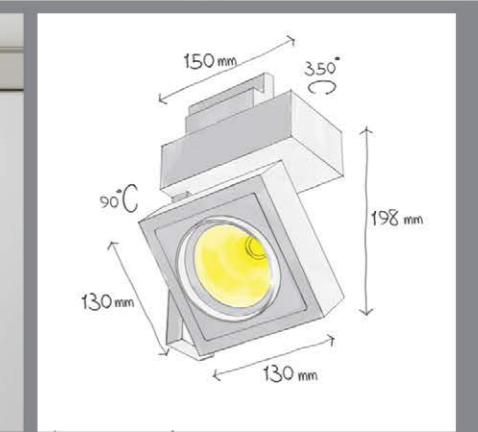

Vera

Track Light

CODE	F300
Light source	LED
Power (W)	35
luminous flux (lm)	3650
Color Rendering (Ra)	>80
Color Temperature (K)	3000 | 4000*
Body Color	White | Black

IP 20

Supply Voltage:
220-240 Vac, 50Hz

Driver:
DALI | Dimmable Version Available upon request

Recommended Applications:
Office | Shop | Museum

*Customized body colors and other color temperatures (CCTs) are available upon request