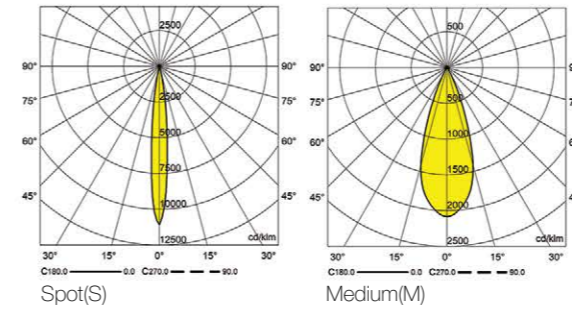

Filde Mini

Light distributions

Accessories

Optional

LED GU10 Lamp
Order code: 10020101

Optional

Recessed Kit
Order code: 2124924125

Order code table

Body Color	3000K	Beam Angle	4000K	Body Color
White	F124W1230S	Spot	F124W1240S	White
	F124W1230M	Medium	F124W1240M	

Body Color	3000K	Beam Angle	4000K	Body Color
Black	F124B1230S	Spot	F124B1240S	Black
	F124B1230M	Medium	F124B1240M	

Order code for GU10 Version*

Body Color	Body Code	Body Code	Body Color
White	F124WG	F124BG	Black

Lamp is not Included*