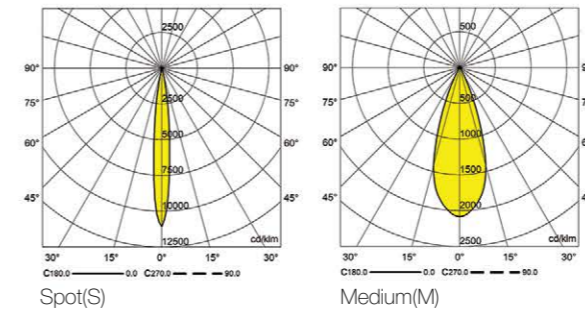

Sibron Q Mini

Light distributions

Accessories

Optional

LED GU10 Lamp
Order code: 10020101

Optional

Recessed Kit
Order code: 2140924125

Order code table

Body Color	3000K	Beam Angle	4000K	Body Color
White	F140W1230S	Spot	F140W1240S	White
	F140W1230M	Medium	F140W1240M	

Body Color	3000K	Beam Angle	4000K	Body Color
Black	F140B1230S	Spot	F140B1240S	Black
	F140B1230M	Medium	F140B1240M	

Order code for GU10 Version*

Body Color	Body Code	Body Code	Body Color
White	F140WG	F140BG	Black

Lamp is not Included*