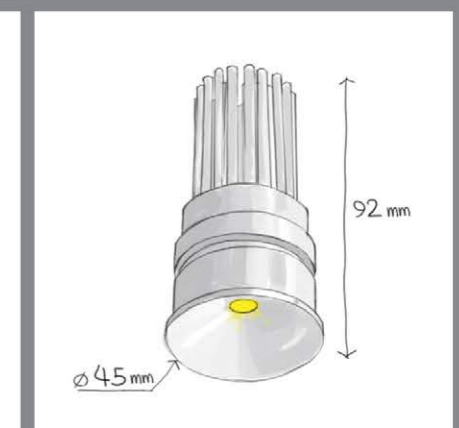

Darklans

Ceiling Recessed

CODE	F180
Light source	LED
Power (W)	9
luminous flux (lm)	800 | 850
Color Rendering (Ra)	>80
Color Temperature (K)	3000 | 4000*
Body Color	White | Black | Silver

IP 20 70mm

Supply Voltage:
220-240 Vac, 50Hz

Driver:
DALI | Dimmable Version Available upon request

Recommended Applications:
Residential | Office | Shop

Because of using a special double focus optic, the light is coming out of a very small hole with just 8mm diameter. As a result, the glare of the light reduced to minimum, so it seems off when the light is on.

*Customized body colors and other color temperatures (CCTs) are available upon request