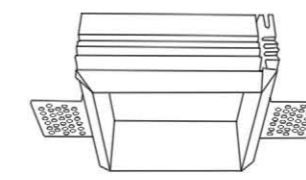

### Accessories

Optional

LED GU10 Lamp  
Order code: 10020101

Mandatory

Trimless Installation Kit  
Order code: 2099924117  
For Trimless Version Only

Optional

Recessed Kit  
Order code: 2119924125