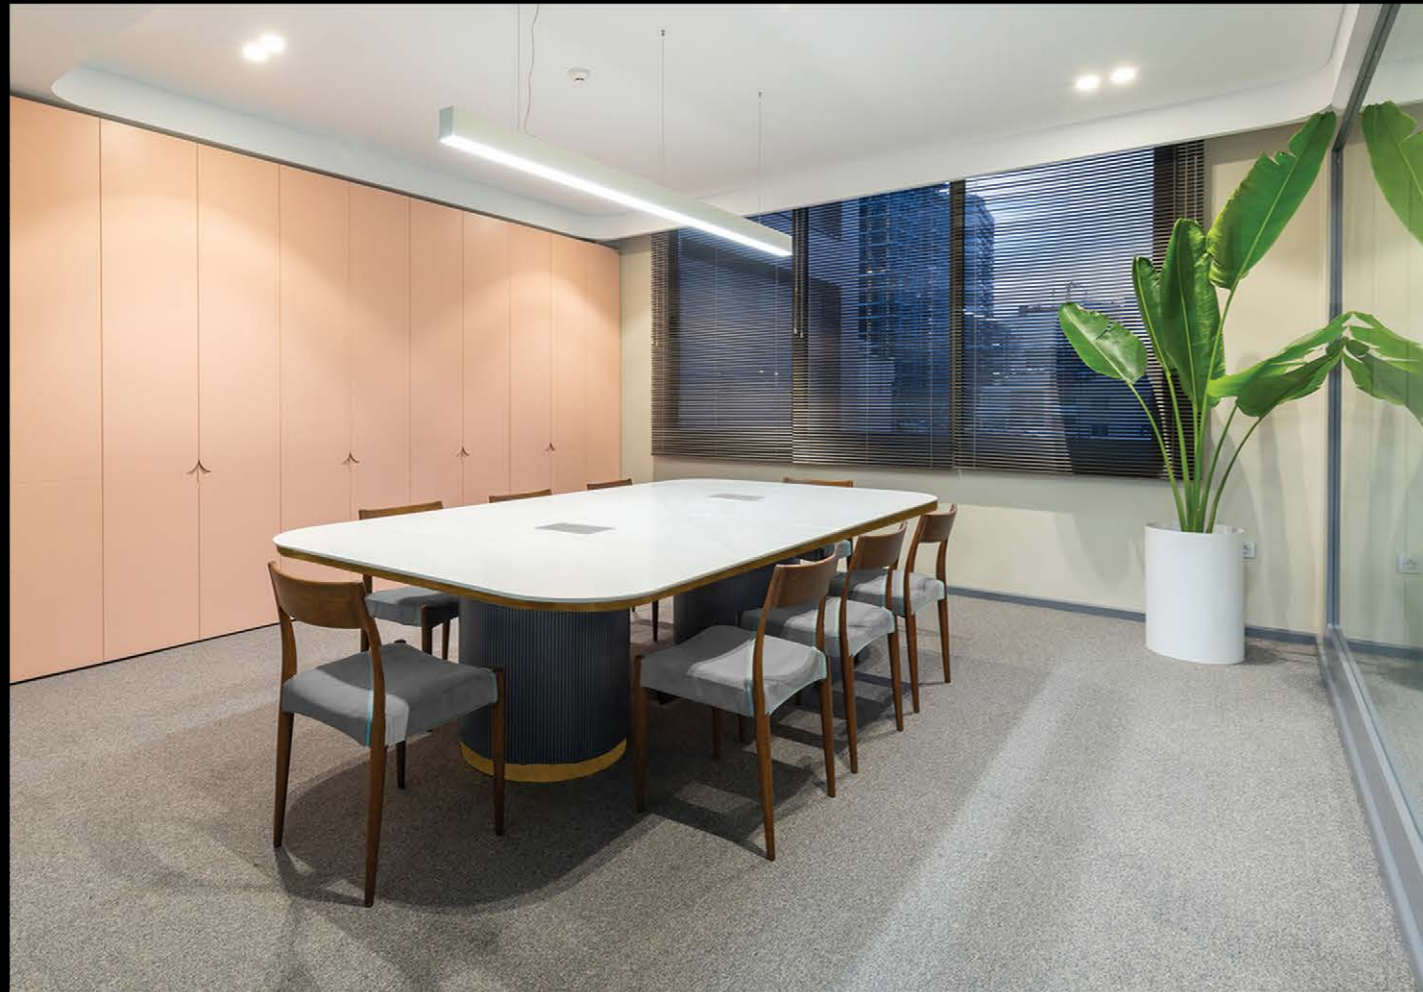

Sibron C Mini

Light distributions

Accessories

Optional

LED GU10 Lamp
Order code: 10020101

Optional

Recessed Kit
Order code: 2135924125

Order code table

Body Color	3000K	Beam Angle	4000K	Body Color
White	F135W1230S	Spot	F135W1240S	White
	F135W1230M	Medium	F135W1240M	

Body Color	3000K	Beam Angle	4000K	Body Color
Black	F135B1230S	Spot	F135B1240S	Black
	F135B1230M	Medium	F135B1240M	

Order code for GU10 Version*

Body Color	Body Code	Body Code	Body Color
White	F135WG	F135BG	Black

Lamp is not Included*