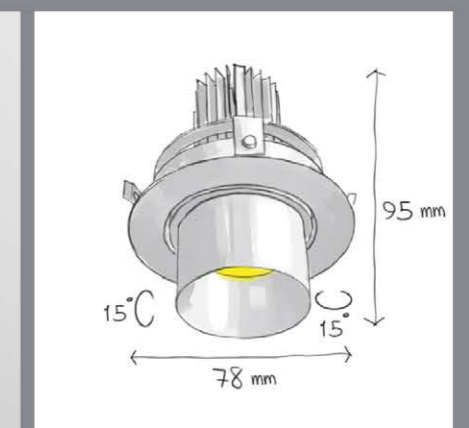

Filde Micro

Ceiling Recessed

CODE	F123
Light source	LED
Power (W)	9
luminous flux (lm)	990
Color Rendering (Ra)	>80
Color Temperature (K)	3000 | 4000*
Body Color	White | Black

IP 20 70mm

Supply Voltage:
220-240 Vac, 50Hz

Driver:

DALI | Dimmable Version Available upon request

Recommended Applications:
Residential | Office | Shop

Filde Micro is a minimal adjustable downlight with different light distributions from spot to wide.

*Customized body colors and other color temperatures (CCTs) are available upon request