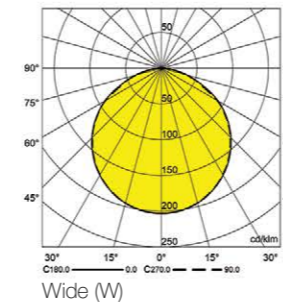

Sira S 6090

Light distributions

Wide (W)