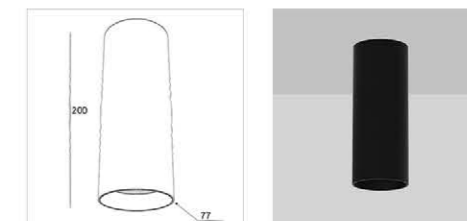

Order code table

Body Color	3000K	Beam Angle	4000K	Body Color
White	F327W2030S	Spot	F327W2040S	White
	F327W2030M	Medium	F327W2040M	
Black	F327B2030S	Spot	F327B2040S	Black
	F327B2030M	Medium	F327B2040M