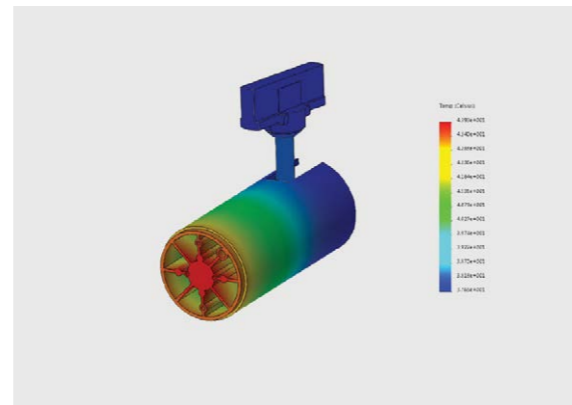

2 Thermal Design

All Fenos products are equipped with LED light sources. For LEDs, proper heat dissipation is a key element to ensure the quality and life time of the product. During the design process, a lot of attention is paid in order to ensure maximum heat transfer and in the production line, quality control department makes regular checks and measurements with high accuracy thermometer to check the performance of heatsink and ensure that the temperature on LED is far below the allowed limits of LED temperature.

This will maximize the life time of LED and also consistency of color characteristics.

3 High Quality LEDs

LED is the heart of a light source. In all Fenos products, LEDs are supplied from the best manufacturers in the world to ensure the constancy in color and quality of light.