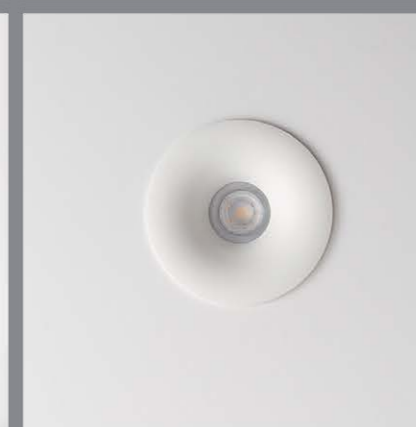

CODE	F114
Light source	LED
Power (W)	6
luminous flux (lm)	300
Color Rendering (Ra)	>80
Color Temperature (K)	3000
Body Color	White | Black

IP 20 80mm

Supply Voltage:
220-240 Vac, 50Hz

Recommended Applications:
Residential | Office | Shop

*Customized body colors and other color temperatures (CCTs) are available upon request