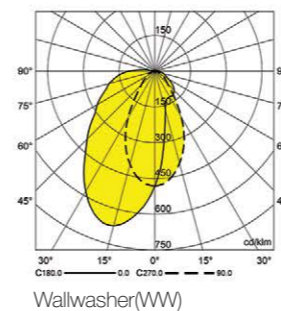

Roni WW

Light distributions