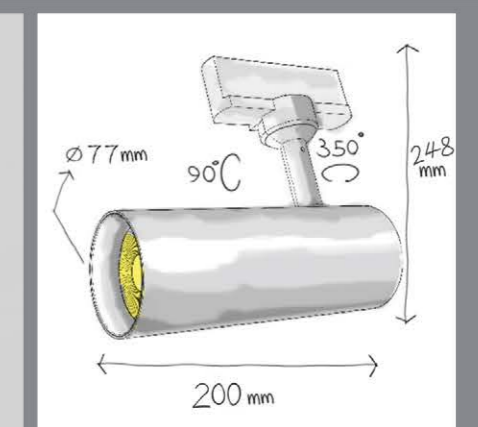

Felka Midi

Track Light

Felka Midi

Track Light

CODE	F325
Light source	LED
Power (W)	20
luminous flux (lm)	2200
Color Rendering (Ra)	>80
Color Temperature (K)	3000 | 4000
Body Color	White | Black

IP 20 78mm (For RA Version)

Supply Voltage:
220-240 Vac, 50Hz

Driver:
DALI | Dimmable Version Available upon request

Recommended Applications:
Office | Commercial Center
Residential | Shop

*Customized body colors and other color temperatures (CCTs) are available upon request