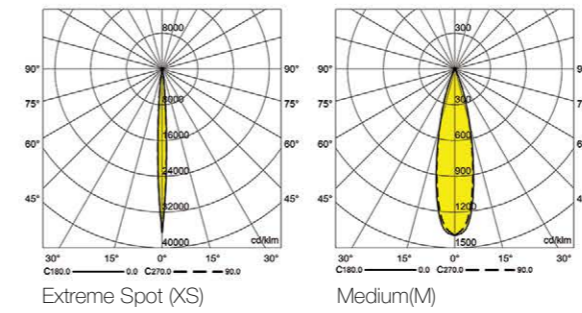

Nian

Light distributions

Accessories

Optional

Recessed Kit

Order code: 2130924125

Order code table

Body Color	3000K	Beam Angle	4000K	Body Color
White & Black	F130WB930XS	Extreme-Spot	F130WB940XS	White & Black
	F130WB1230M	Medium	F130WB1240M