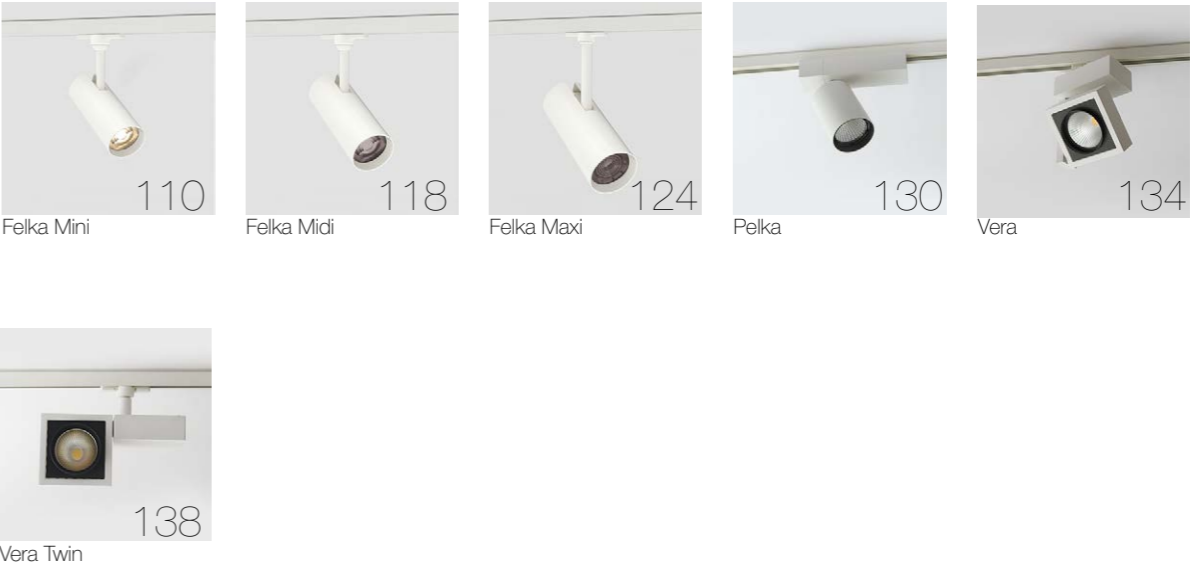

INDEX Indoor

Track Light