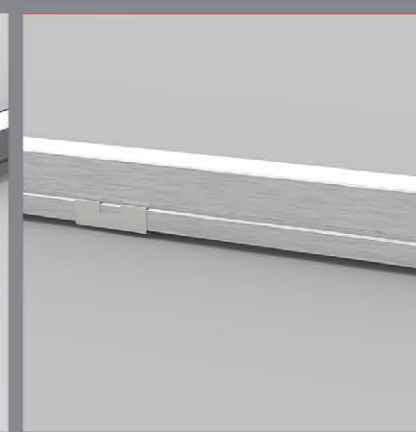

CODE	F465
Light source	LED
Body Color	White | Black | Silver

IP
44

Recommended Applications:
Residential | Office | Shop

*Customized body colors and other color temperatures (CCTs) are available upon request