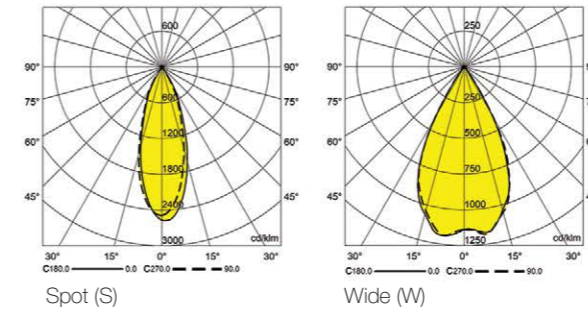

Vera Twin

Light distributions

Accessories

Track

Refer to page 194