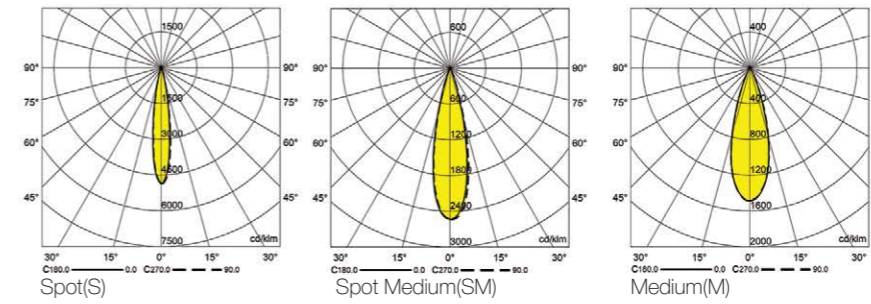

Eyren Micro

Light distributions

Accessories

Mandatory

Trimless Installation Kit
Order code: 2180924109

Order code table

Body Color	3000K	Beam Angle	4000K	Body Color
White	F190W930S	Spot	F190W940S	White
	F190W930SM	Spot Medium	F190W940SM	
	F190W930M	Medium	F190W940M	
Body Color	3000K	Beam Angle	4000K	Body Color
Black	F190B930S	Spot	F190B940S	Black
	F190B930SM	Spot Medium	F190B940SM	
	F190B930M	Medium	F190B940M	
Body Color	3000K	Beam Angle	4000K	Body Color
Silver	F190S930S	Spot	F190S940S	Silver
	F190S930SM	Spot Medium	F190S940SM	
	F190S930M	Medium	F190S940M