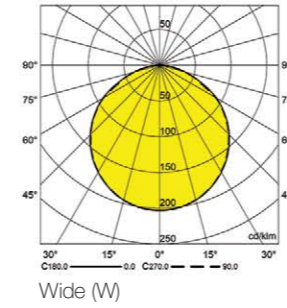

Sira S 1616

Light distributions