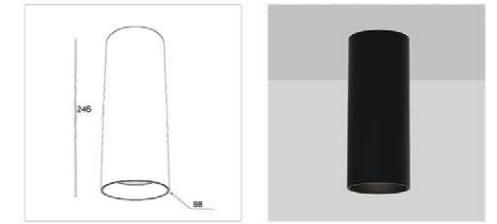

Order code table

Body Color	3000K	Beam Angle	4000K	Body Color
White	F321W3030S	Spot	F321W3040S	White
	F321W3030M	Medium	F321W3040M	
Black	F321B3030S	Spot	F321B3040S	Black
	F321B3030M	Medium	F321B3040M	

* Customized body color and other light colors are also available upon request