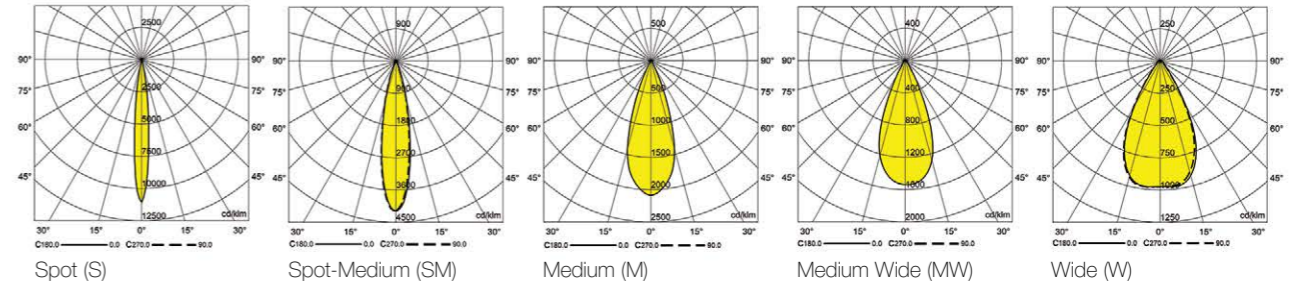

Felka Midi

Light distributions

Accessories

Track

Refer to page 194

Order code table

Body Color	3000K	Beam Angle	4000K	Body Color
White	F325W2030S	Spot	F325W2040S	White
	F325W2030SM	Spot Medium	F325W2040SM	
	F325W2030M	Medium	F325W2040M	
	F325W2030MW	Medium Wide	F325W2040MW	
	F325W2030W	Wide	F325W2040W	

Body Color	3000K	Beam Angle	4000K	Body Color
Black	F325B2030S	Spot	F325B2040S	Black
	F325B2030SM	Spot Medium	F325B2040SM	
	F325B2030M	Medium	F325B2040M	
	F325B2030MW	Medium Wide	F325B2040MW	
	F325B2030W	Wide	F325B2040W