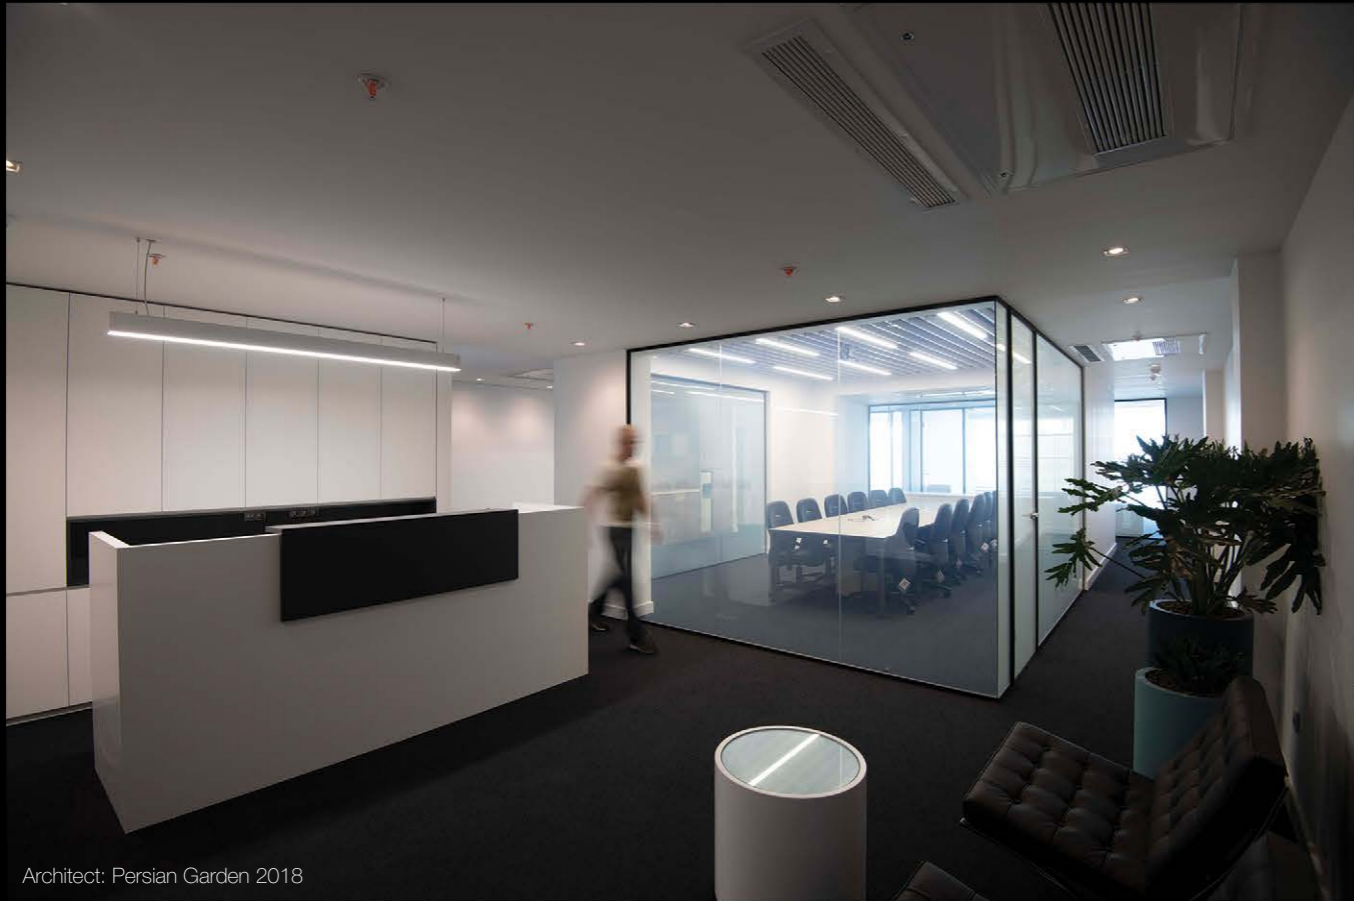

Architect: Persian Garden 2018