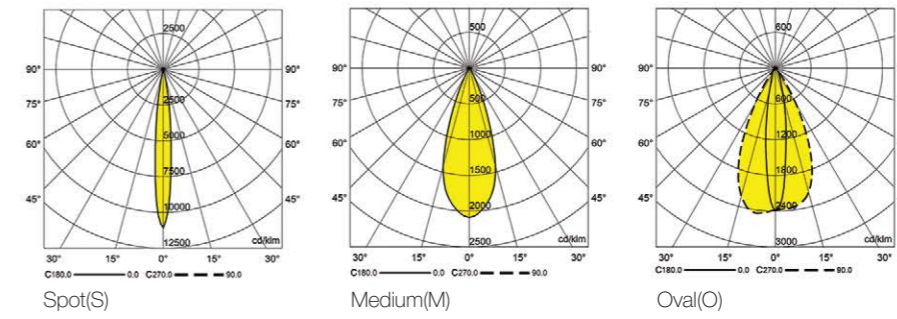

Silva Maxi

Light distributions