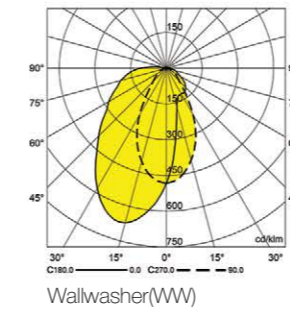

Valman

Light distributions