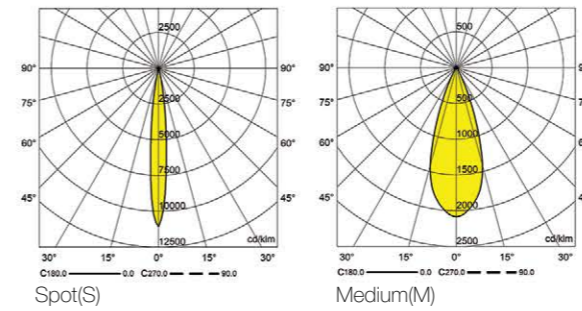

Sibron CF-TR

Light distributions

Accessories

Optional

LED GU10 Lamp
Order code: 10020101

Order code table

Body Color	3000K	Beam Angle	4000K	Body Color
White	F136W1230S	Spot	F136W1240S	White
	F136W1230M	Medium	F136W1240M	

Body Color	3000K	Beam Angle	4000K	Body Color
Black	F136B1230S	Spot	F136B1240S	Black
	F136B1230M	Medium	F136B1240M	

Order code for GU10 Version*

Body Color	Body Code	Body Code	Body Color
White	F136WG	F136BG	Black

Lamp is not Included*