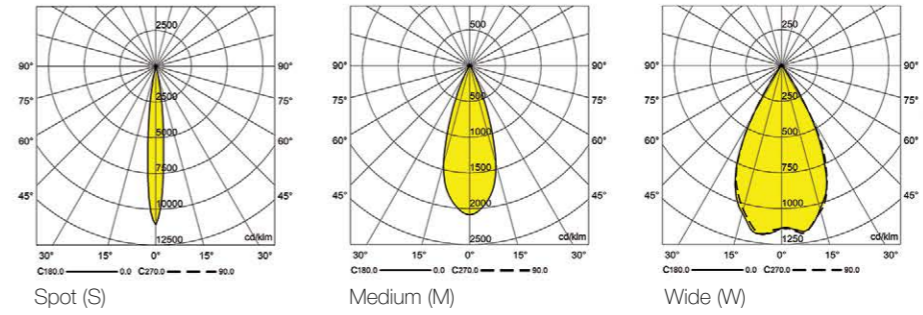

Felka Maxi

Light distributions

Accessories

Track

Refer to page 194

Order code table

Body Color	3000K	Beam Angle	4000K	Body Color
White	F316W3030S	Spot	F316W3040S	White
	F316W3030M	Medium	F316W3040M	
	F316W3030W	Wide	F316W3040W	
Body Color	3000K	Beam Angle	4000K	Body Color
Black	F316B3030S	Spot	F316W3040S	Black
	F316B3030M	Medium	F316W3040M	
	F316B3030W	Wide	F316W3040W