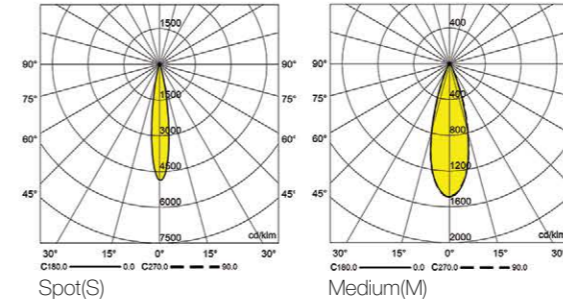

Fitran Q

Light distributions

Accessories

Optional

LED GU10 Lamp
Order code: 10020101

Mandatory

Trimless Installation Kit
Order code: 2099924117
For Trimless Version Only

Optional

Recessed Kit
Order code: 2119924125

Order code table

Body Color	3000K	Beam Angle	4000K	Body Color
White	F119W1230S	Spot	F119W1240S	White
	F119W1230M	Medium	F119W1240M	
Black	F119B1230S	Spot	F119B1240S	Black
	F119B1230M	Medium	F119B1240M	

Trimless version Order code table

Body Color	3000K	Beam Angle	4000K	Body Color
White	F129W1230S	Spot	F129W1240S	White
	F129W1230M	Medium	F129W1240M	
Black	F129B1230S	Spot	F129B1240S	Black
	F129B1230M	Medium	F129B1240M	

Order code for GU10 Version*

Body Color	Body Code	Body Code	Body Color
White	F119WG	F119BG	Black

Order code for Trimless GU10 Version*

Body Color	Body Code	Body Code	Body Color
White	F129WG	F129BG	Black

Lamp is not Included*