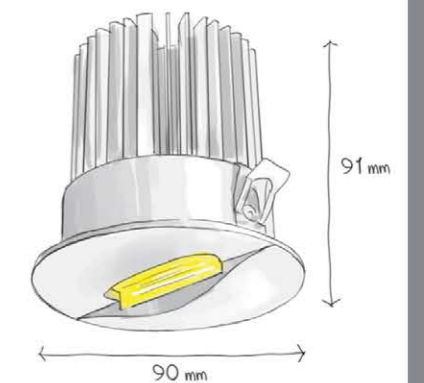

## Roni WW

Ceiling Recessed

Trimless Version

Roni WW is the wallwasher version of Roni family. It provides a uniform illumination on the wall surface, a perfect solution for highlighting architectural features of a building as well as lighting of galleries and museums. It's special design, makes the glare as low as possible.