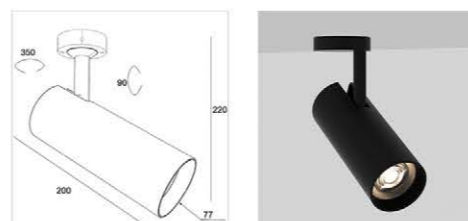

Felka Midi SA

Surface Mounted

Order code table

Body Color	3000K	Beam Angle	4000K	Body Color
White	F328W2030S	Spot	F328W2040S	White
	F328W2030M	Medium	F328W2040M	
	F328W2030W	Wide	F328W2040W	
Black	F328B2030S	Spot	F328B2040S	Black
	F328B2030M	Medium	F328B2040M	
	F328B2030W	Wide	F328B2040W	

Felka Midi P

Surface Mounted