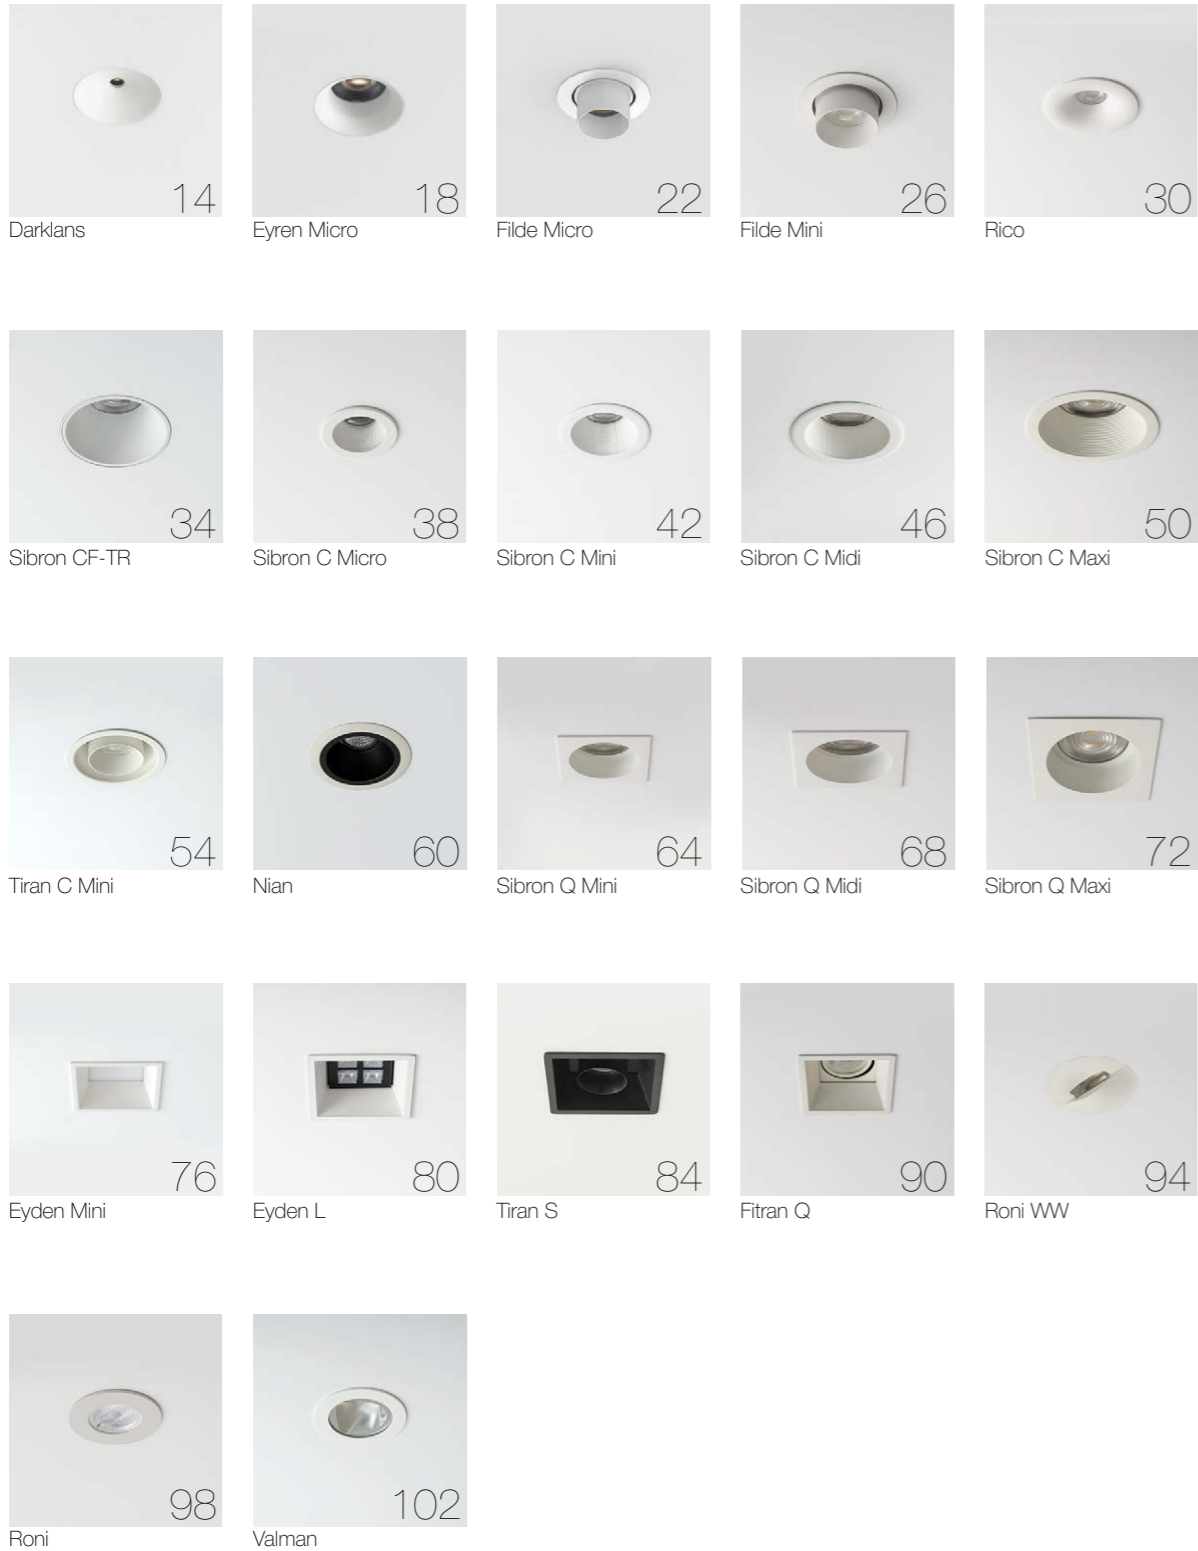

INDEX Indoor

Ceiling Recessed Light