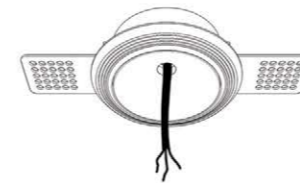

### Accessories

Optional

Trimless Cable Base  
Order code: 2453224110

Optional

Solid Aluminium Cover  
Order code:  
White: 2451215106  
Black: 2451115106