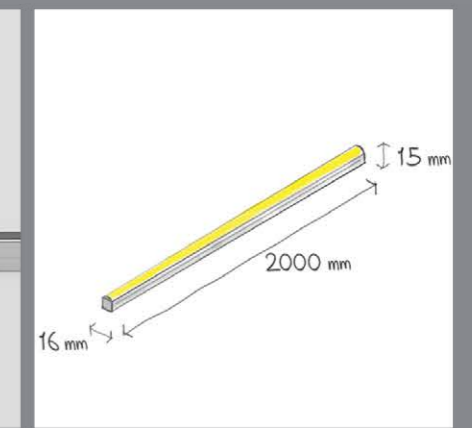

CODE	F465
Light source	LED
Body Color	Silver

IP
65

Recommended Applications:
Residential | Office | Shop | Garden
Facade

*Customized body colors and other color temperatures (CCTs) are available upon request

Very small and compact, suitable for many applications where size is limited