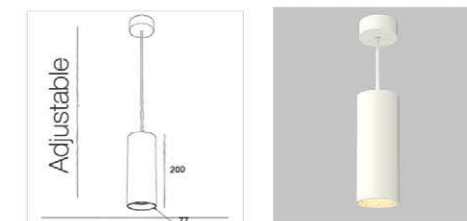

Order code table

Body Color	3000K	Beam Angle	4000K	Body Color
White	F326W2030S	Spot	F326W2040S	White
	F326W2030M	Medium	F326W2040M	
Black	F326B2030S	Spot	F326B2040S	Black
	F326B2030M	Medium	F326B2040M