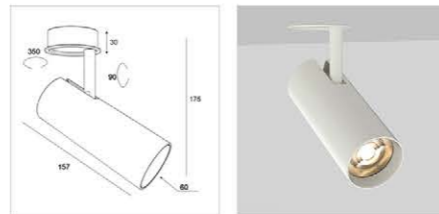

Felka Mini

Track Light

Felka Mini RA

Ceiling Recessed

Order code table

Body Color	3000K	Beam Angle	4000K	Body Color
White	F324W1230S	Spot	F324W1240S	White
	F324W1230M	Medium	F324W1240M	
	F324W1230WW	Wallwasher	F324W1240WW	
Black	F324B1230S	Spot	F324B1240S	Black
	F324B1230M	Medium	F324B1240M	
	F324B1230WW	Wallwasher	F324B1240WW	

Felka Mini S

Surface Mounted