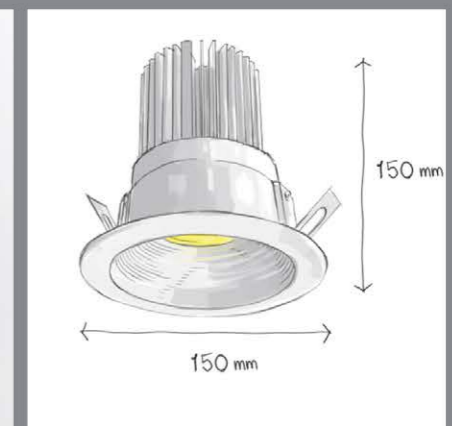

Sibron C Maxi

Ceiling Recessed

CODE	F138
Light source	LED
Power (W)	30
luminous flux (lm)	3300
Color Rendering (Ra)	>80
Color Temperature (K)	3000 | 4000*
Body Color	White | Black

IP 20 130mm

Supply Voltage:
220-240 Vac, 50Hz

Driver:
DALI | Dimmable Version Available upon request

Recommended Applications:
Office | Shop

Specific design of the bottom frame with its strips reduce the direct view to the light point and of course glare

*Customized body colors and other color temperatures (CCTs) are available upon request