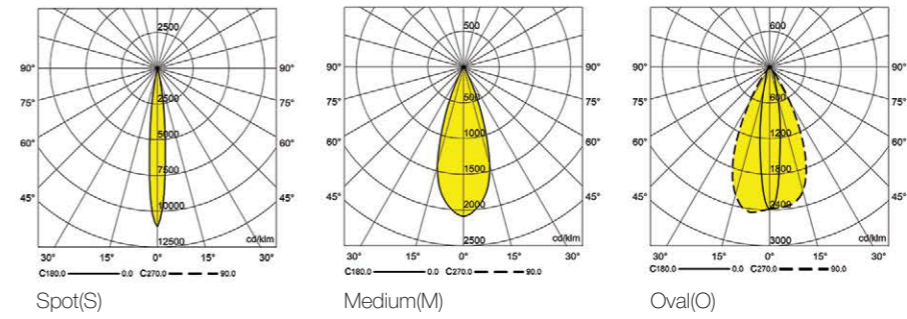

Silva Midi

Light distributions

Accessories