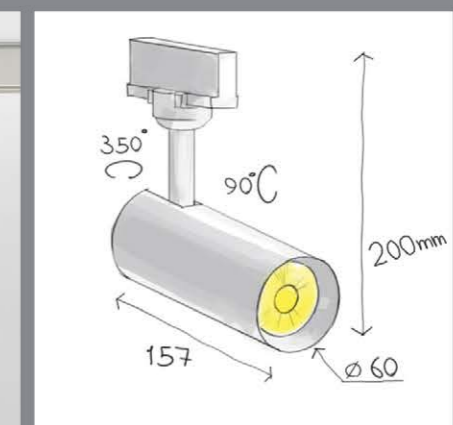

CODE	F315
Light source	LED
Power (W)	12
luminous flux (lm)	1300 | 1320
Color Rendering (Ra)	>80
Color Temperature (K)	3000 | 4000*
Body Color	White | Black

IP 20 60mm (For RA Version)

Supply Voltage:
220-240 Vac, 50Hz

Driver:
DALI | Dimmable Version Available upon request

Recommended Applications:
Residential | Office | Shop | Gallery
Museum

*Customized body colors and other color temperatures (CCTs) are available upon request

9 Different light distributions for almost all applications