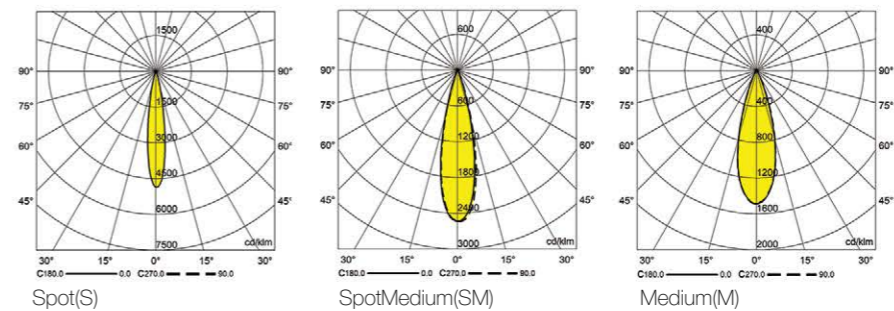

Tiran S Trimless

Light distributions

Accessories

Optional

LED GU10 Lamp
Order code: 10020101

Mandatory

Trimless Installation Kit
Order code: 2099924117
For Trimless Version Only

Order code table

Body Color	3000K	Beam Angle	4000K	Body Color
White	F121W930S	Spot	F121W940S	White
	F121W930SM	Spot Medium	F121W940SM	
	F121W930M	Medium	F121W940M	

Body Color	3000K	Beam Angle	4000K	Body Color
Black	F121B930S	Spot	F121B940S	Black
	F121B930SM	Spot Medium	F121B940S	
	F121B930M	Medium	F121B940S