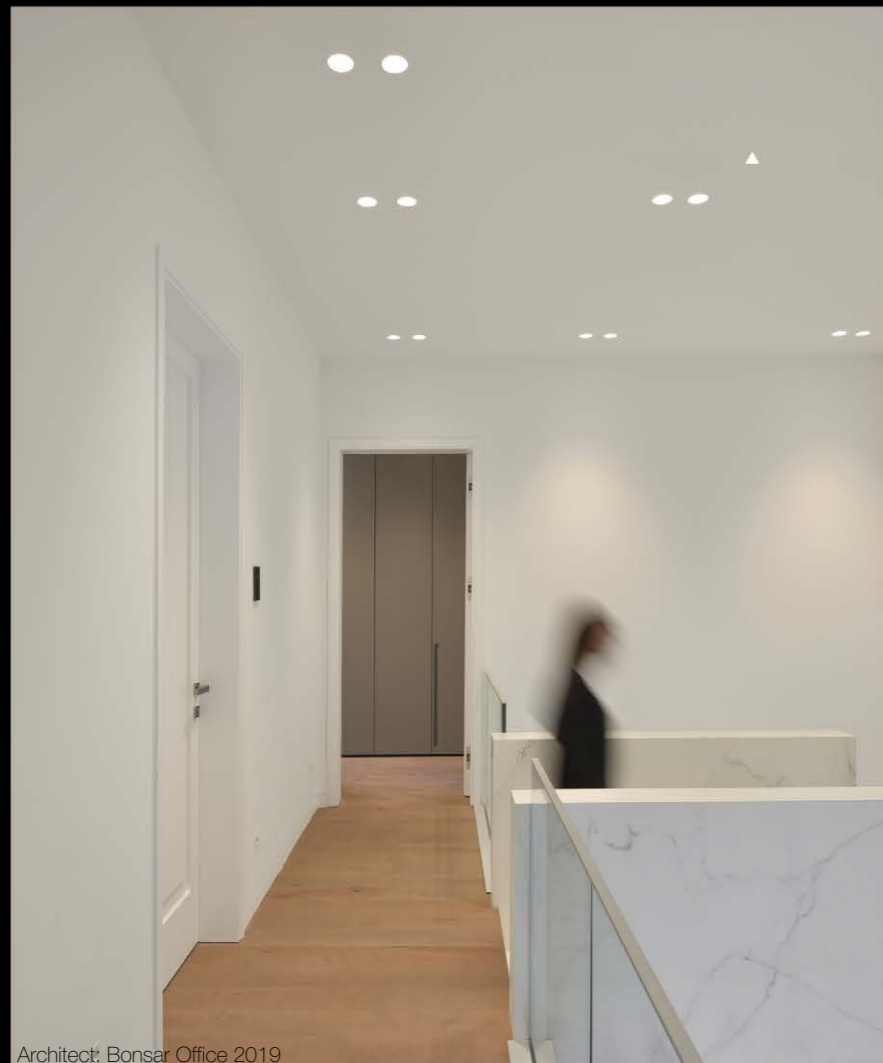

Architect: Bonsar Office 2019