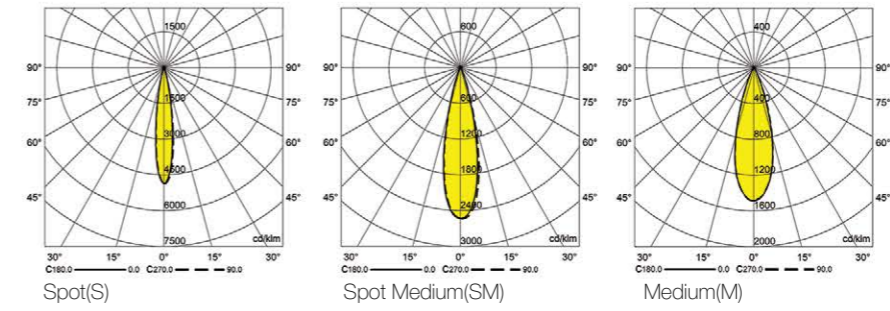

Sibron C Micro

Light distributions

Architect: ZAV 2018

▲ Dorin Ston Parsian

Accessories

Optional

Recessed Kit

Order code: 2123924125

Order code table

Body Color	3000K	Beam Angle	4000K	Body Color
White	F134W930S	Spot	F134W940S	White
	F134W930SM	Spot-Medium	F134W940SM	
	F134W930M	Medium	F134W940M	
Body Color	3000K	Beam Angle	4000K	Body Color
Black	F134B930S	Spot	F134B940S	Black
	F134B930SM	Spot-Medium	F134B940SM	
	F134B930M	Medium	F134B940M