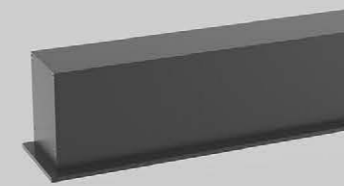

Sira R 6090

Recessed Linear

Sira R 6090

Recessed Linear

CODE	F452
Light source	LED
Power (W)	30 | 50*
luminous flux (lm)	4000
Color Rendering (Ra)	>80
Color Temperature (K)	3000 | 4000**
Body Color	White | Black

IP 20 70mm

Supply Voltage:
220-240 Vac, 50Hz

Driver:
DALI|Dimmable Version Available
upon request

Recommended Applications:
Residential | Office | Shop

*114Cm:35W | 168Cm:50W

**Customized body colors and other color temperatures (CCTs) are available upon request

Continuous Linear light with 60 mm light emitting width