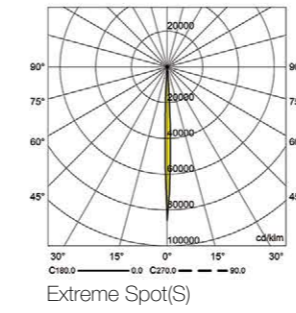

Vaswa Maxi

Light distributions

Accessories

Order code table

Body Color	3000K ●	Beam Angle	4000K ●	Body Color
Gray	F905B1230XS	Extreme Spot	F905B1240XS	Gray