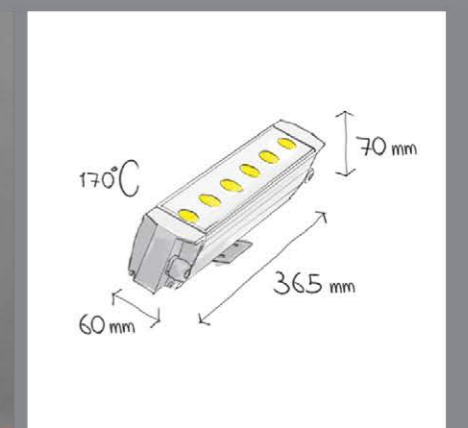

CODE	F920
Light source	LED
Power (W)	13
luminous flux (lm)	1400
Color Rendering (Ra)	>80
Color Temperature (K)	3000 | 4000*
Body Color	Silver

IP 65

Supply Voltage:
220-240 Vac, 50Hz

Driver:
DALI | Dimmable Version Available upon request

Recommended Applications:
Residential | Office | Shop
Facade Lighting

*Customized body colors and other color temperatures (CCTs) are available upon request