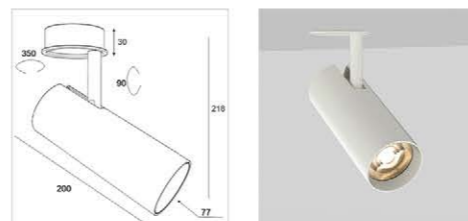

Felka Midi

Track Light

Felka Midi RA

Ceiling Recessed

Order code table

Body Color	3000K	Beam Angle	4000K	Body Color
White	F329W2030S	Spot	F329W2040S	White
	F329W2030M	Medium	F329W2040M	
	F329W2030W	Wide	F329W2040W	
Black	F329B2030S	Spot	F329B2040S	Black
	F329B2030M	Medium	F329B2040M	
	F329B2030W	Wide	F329B2040W	

Felka Midi S

Surface Mounted