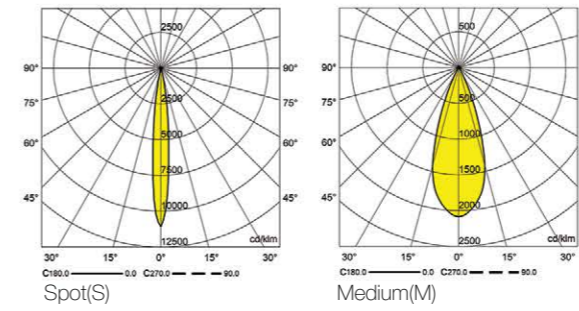

Sibron C Maxi

Light distributions

Architect: ZAV 2018

▲ Dorine Stone

Accessories

Optional

Recessed Kit

Order code: 2138924125

Order code table

Body Color	3000K	Beam Angle	4000K	Body Color
White	F138W3030S	Spot	F138W3040S	White
	F138W3030M	Medium	F138W3040M	

Body Color	3000K	Beam Angle	4000K	Body Color
Black	F138B3030S	Spot	F138B3040S	Black
	F138B3030M	Medium	F138B3040M