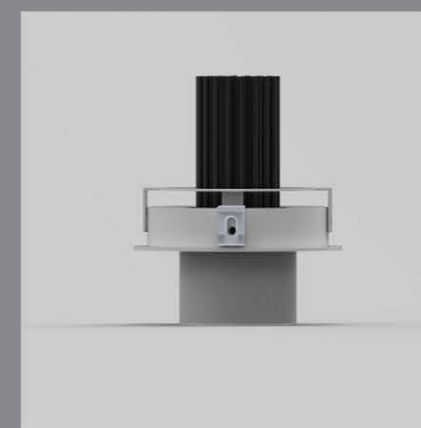

Filde Micro

Ceiling Recessed

CODE	F123
Light source	LED
Power (W)	9
luminous flux (lm)	990
Color Rendering (Ra)	>80
Color Temperature (K)	3000 | 4000*
Body Color	White | Black

IP 20 70mm

Supply Voltage:
220-240 Vac, 50Hz

Driver:

DALI | Dimmable Version Available upon request

Recommended Applications:
Residential | Office | Shop

Filde Micro is a minimal adjustable downlight with different light distributions from spot to wide.

*Customized body colors and other color temperatures (CCTs) are available upon request