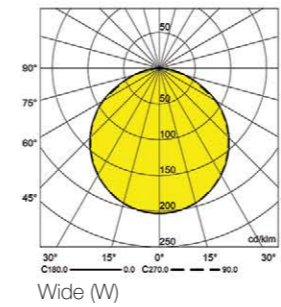

Sira R 6090

Light distributions

Architect: Bonsar Office

▲ Kafi Abadi Residential

Accessories

Optional

Solid Aluminium Cover
Order code:
White: 2451215106
Black: 2451115106

Order code table

Body Color	3000K	Length (cm)	4000K	Body Color
White	F452W3530W	114	F452W3540W	White
	F452W5030W	168	F452W5040W	
Body Color	3000K	Length (cm)	4000K	Body Color
Black	F452B3530W	114	F452B3540W	Black
	F452B5030W	168	F452B5040W	

The above order table code is for standard lengths of 114 and 168 cm. To order other lengths, than standard shapes, please refer to our sales support team to help you.