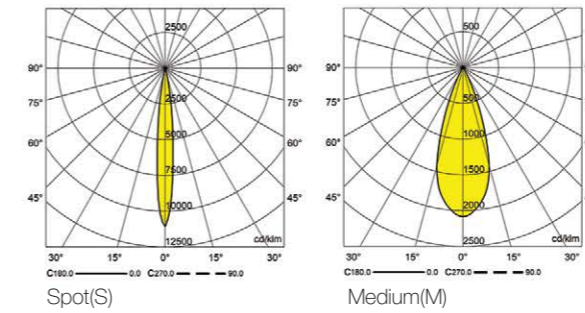

Sibron Q Midi

Light distributions

Architect: Gozoor Architect 2019

▲ Aban Residential ▼