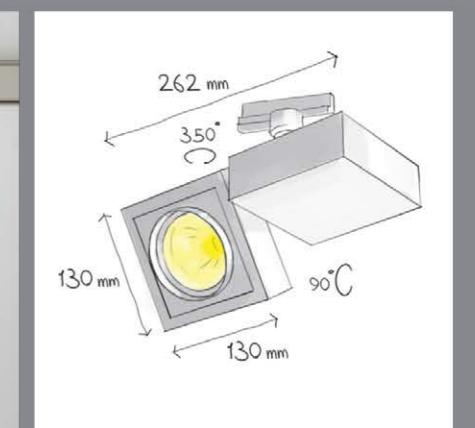

Vera Twin

Track Light

Vera Twin

Track Light

Powerful track light with low height and high flexibility in installation

CODE	F305
Light source	LED
Power (W)	35
luminous flux (lm)	3850
Color Rendering (Ra)	>80
Color Temperature (K)	3000 | 4000*
Body Color	White | Black

IP 20

Supply Voltage:
220-240 Vac, 50Hz

Driver:
DALI | Dimmable Version Available upon request

Recommended Applications:
Residential | Office | Shop

*Customized body colors and other color temperatures (CCTs) are available upon request