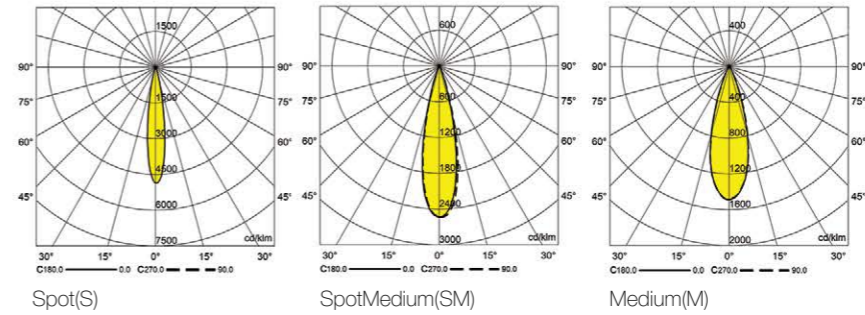

Tiran S

Light distributions

Accessories

Optional

LED GU10 Lamp
Order code: 10020101

Optional

Recessed Kit
Order code: 2120924125