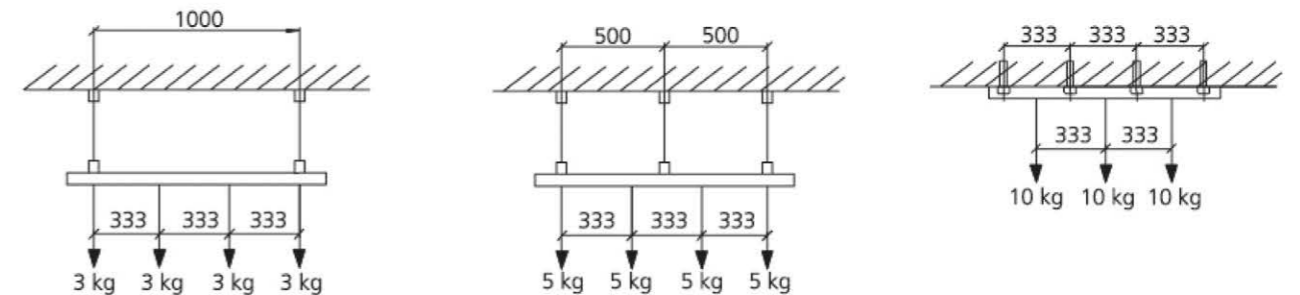

Surface Track 3Phase Mechanical Load