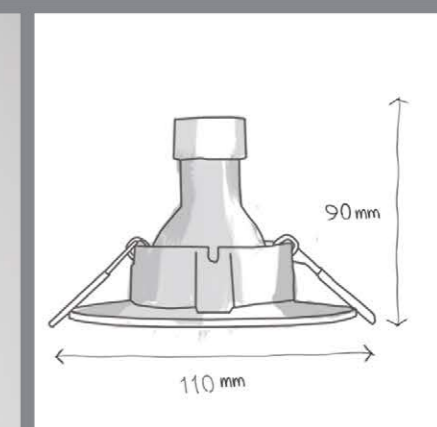

CODE	F114
Light source	LED
Power (W)	6
luminous flux (lm)	300
Color Rendering (Ra)	>80
Color Temperature (K)	3000
Body Color	White | Black

IP 20 80mm

Supply Voltage:
220-240 Vac, 50Hz

Recommended Applications:
Residential | Office | Shop

*Customized body colors and other color temperatures (CCTs) are available upon request