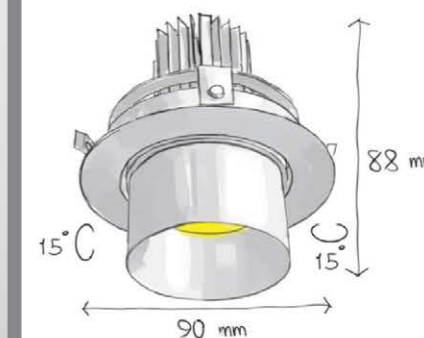

CODE	F124
Light source	LED
Power (W)	12
luminous flux (lm)	1300
Color Rendering (Ra)	>80
Color Temperature (K)	3000 | 4000*
Body Color	White | Black

IP 20 84mm

Supply Voltage:
220-240 Vac, 50Hz

Driver:

DALI | Dimmable Version Available upon request

Recommended Applications:
Residential | Office | Shop

*Customized body colors and other color temperatures (CCTs) are available upon request