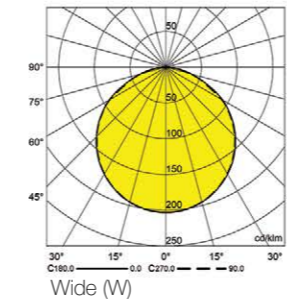

Sira R 6040

Light distributions

▲ Charima Office

Accessories

Optional

Solid Aluminium Cover

Order code:

White: 2451215106

Black: 2451115106

Order code table

Body Color	3000K	Length (cm)	4000K	Body Color
White	F403W3530W	114	F403W3540W	White
	F403W5030W	168	F403W5040W	

Body Color	3000K	Length (cm)	4000K	Body Color
Black	F403B3530W	114	F403B3540W	Black
	F403B5030W	168	F403B5040W	

The above order table code is for standard lengths of 114 and 168 cm. To order other lengths, than standard shapes, please refer to our sales support team to help you.