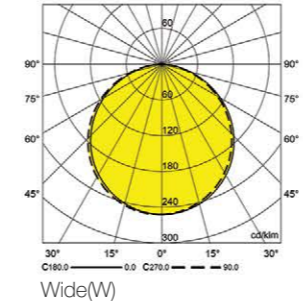

Eyden Mini

Light distributions

Accessories

Mandatory

Trimless Installation Kit
Order code: 2099924117
For Trimless Version Only

Optional

Recessed Kit
Order code: 2150924125

Order code table

Body Color	3000K	Beam Angle	4000K	Body Color
White	F150W1030W	Wide	F150W1040W	White
Black	F150B1030W	Wide	F150B1040W	Black

Order code table trimless version

Body Color	3000K	Beam Angle	4000K	Body Color
White	F153W1030W	Wide	F153W1040W	White
Black	F153B1030W	Wide	F153B1040W	Black

Architect: Gozoor Architect 2018