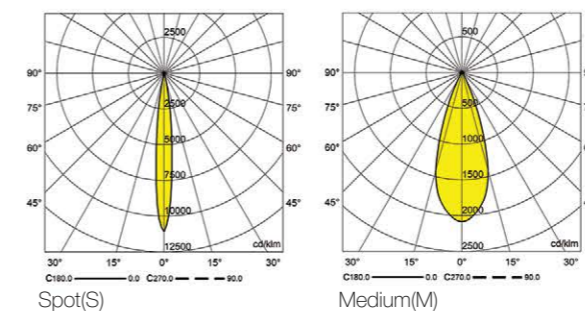

Tiran C Mini

Light distributions

Accessories

Optional

LED GU10 Lamp
Order code: 10020101

Optional

Recessed Kit
Order code: 2127924125

Order code table

Body Color	3000K	Beam Angle	4000K	Body Color
White	F127W1230S	Spot	F127W1240S	White
	F127W1230M	Medium	F127W1240M	

Body Color	3000K	Beam Angle	4000K	Body Color
Black	F127B1230S	Spot	F127B1240S	Black
	F127B1230M	Medium	F127B1240M	

Order code for GU10 Version*

Body Color	Body Code	Body Code	Body Color
White	F127WG	F127BG	Black

Lamp is not Included*