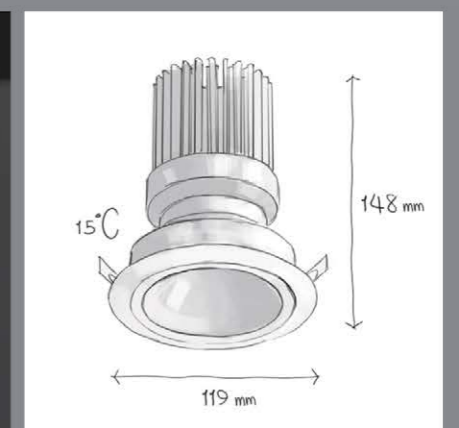

CODE	F130
Light source	LED
Power (W)	9* | 12
luminous flux (lm)	600 | 1320
Color Rendering (Ra)	>80
Color Temperature (K)	3000 | 4000**
Body Color	White&Black

IP 20 90mm

Supply Voltage:
220-240 Vac, 50Hz

Driver:

DALI|Dimmable Version Available upon request

Recommended Applications:
Residential | Office | Shop | Restaurant

*XS Version

**Customized body colors and other color temperatures (CCTs) are available upon request