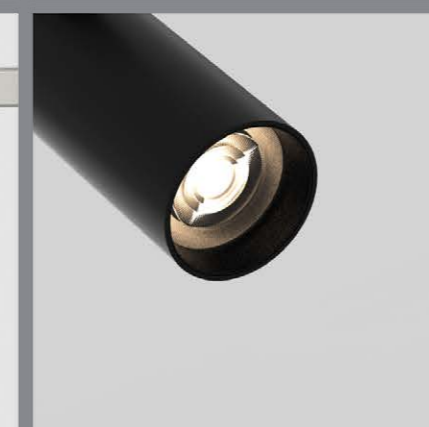

Felka Midi

Track Light

Felka Midi

Track Light

CODE	F325
Light source	LED
Power (W)	20
luminous flux (lm)	2200
Color Rendering (Ra)	>80
Color Temperature (K)	3000 | 4000
Body Color	White | Black

IP 20 78mm (For RA Version)

Supply Voltage:
220-240 Vac, 50Hz

Driver:
DALI | Dimmable Version Available upon request

Recommended Applications:
Office | Commercial Center
Residential | Shop

*Customized body colors and other color temperatures (CCTs) are available upon request