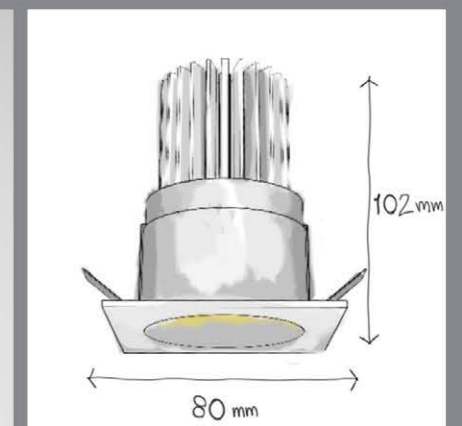

Sibron Q Mini

Ceiling Recessed

CODE	F140
Light source	LED
Power (W)	12
luminous flux (lm)	1300
Color Rendering (Ra)	>80
Color Temperature (K)	3000 | 4000*
Body Color	White | Black

IP 20 90mm

Supply Voltage:
220-240 Vac, 50Hz

Driver:
DALI | Dimmable Version Available
upon request

Recommended Applications:
Residential | Office | Shop

*Customized body colors and other color temperatures (CCTs) are available upon request