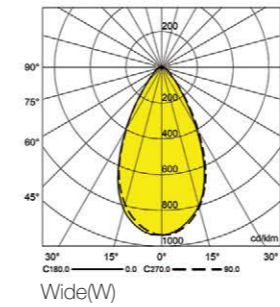

Eyden L

Light distributions