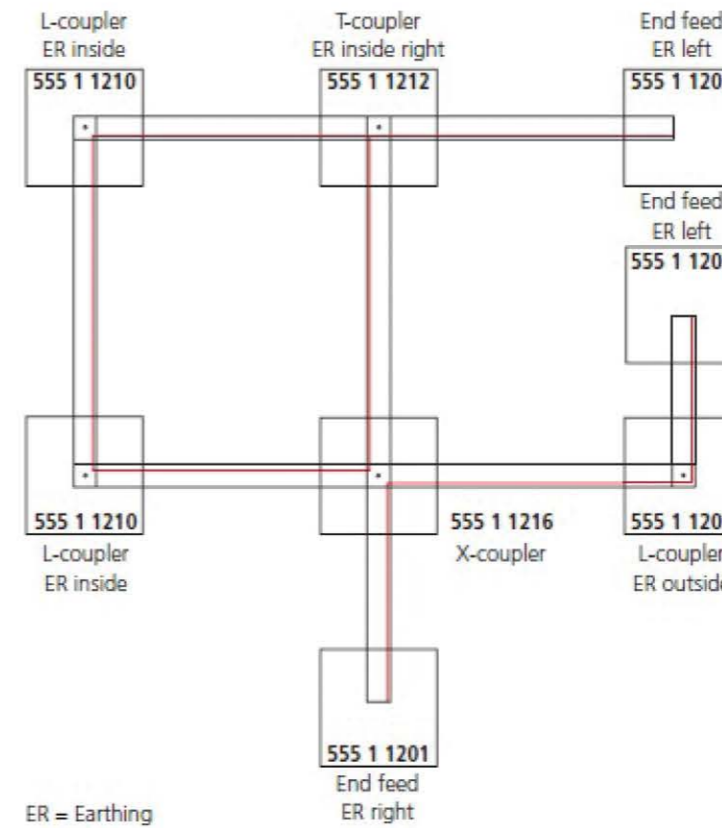

Accessories

Body Color	Order Code		Body Color
White	555112131	555112132	Black

Body Color	Order Code		Body Color
White	555112141	555112142	Black

Body Color	Order Code		Body Color
White	555112151	555112152	Black

Body Color	Order Code		Body Color
White	FE10W6036	FE10B6036	Black

Order Code	Power(W/m)	Voltage(V)	CCT(K)
F80014306033	14	24 V-DC	3000
F80014406033	14	24 V-DC	4000
F80010306033	10	24 V-DC	3000
F80010406033	10	24 V-DC	4000

Earth Run Layout Help