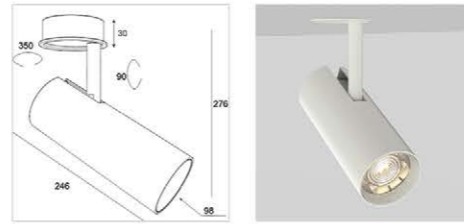

Felka Maxi

Track Light

Felka Maxi RA

Ceiling Recessed

Order code table

Body Color	3000K	Beam Angle	4000K	Body Color
White	F323W3030S	Spot	F323W3040S	White
	F323W3030M	Medium	F323W3040M	
	F323W3030W	Wide	F323W3040W	
Black	F323B3030S	Spot	F323B3040S	Black
	F323B3030M	Medium	F323B3040M	
	F323B3030W	Wide	F323B3040W	

* Customized body color and other light colors are also available upon request

Felka Maxi S

Surface Mounted