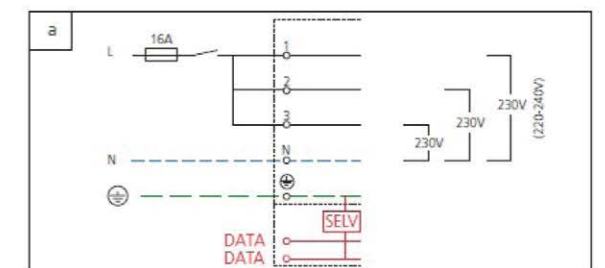

3- track wiring diagram

a) Connection to AC 230V (220 - 240V)
maximum load: 3.600 W (3.500 - 3.800 W)
Total load can spread on any circuit

fuse
power supply cable
power supply cable

1 x 16 A
min. 3 x 1.5 mm²
min. 3 x 2.5 mm²