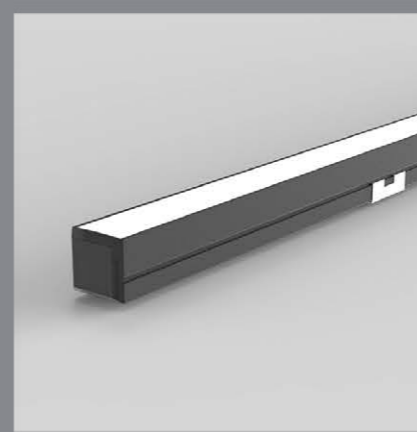

CODE	F465
Light source	LED
Body Color	White | Black | Silver

IP
44

Recommended Applications:
Residential | Office | Shop

*Customized body colors and other color temperatures (CCTs) are available upon request