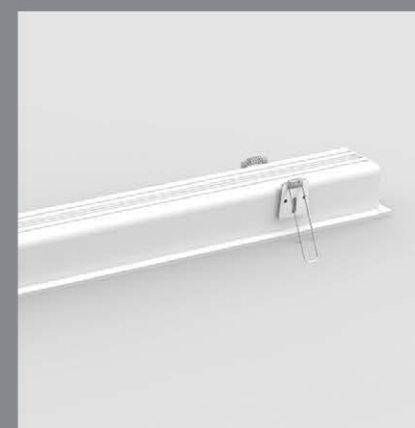

Sira R 6040

Recessed Linear

CODE	F403
Light source	LED
Power (W)	30
luminous flux (lm)	4000
Color Rendering (Ra)	>80
Color Temperature (K)	3000 | 4000*
Body Color	White | Black

IP 20 70mm

Supply Voltage:
220-240 Vac, 50Hz

Driver:
DALI | Dimmable Version Available
upon request

Recommended Applications:
Residential | Office | Shop

*Customized body colors and other color temperatures (CCTs) are available upon request