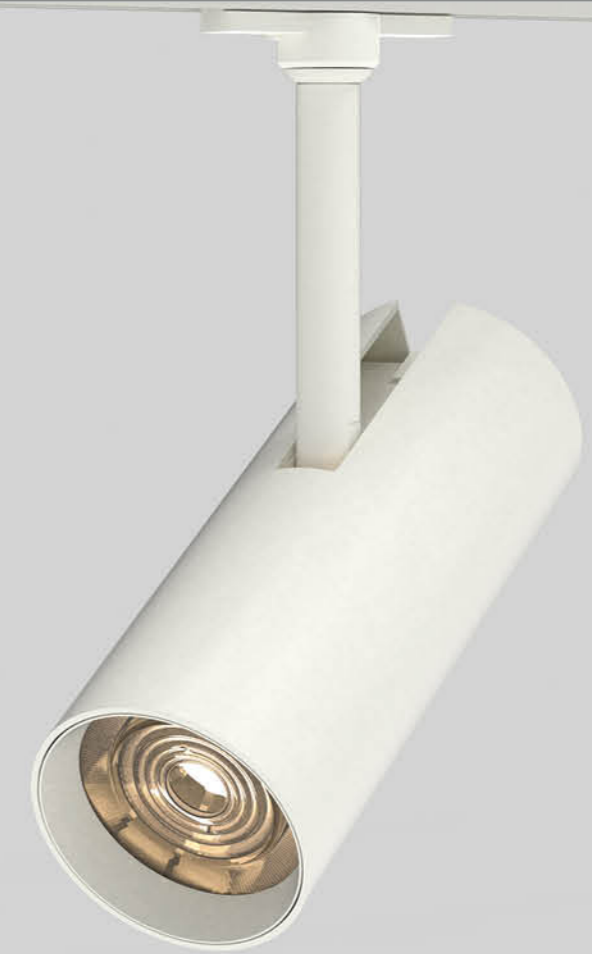

Felka Maxi

Track Light

CODE	F316
Light source	LED
Power (W)	30
luminous flux (lm)	3300
Color Rendering (Ra)	>80
Color Temperature (K)	3000 | 4000
Body Color	White | Black

IP 20 100 mm (For RA Version)

Supply Voltage:
220-240 Vac, 50Hz

Driver:
DALI | Dimmable Version Available upon request

Recommended Applications:
Residential | Office | Shop

*Customized body colors and other color temperatures (CCTs) are available upon request