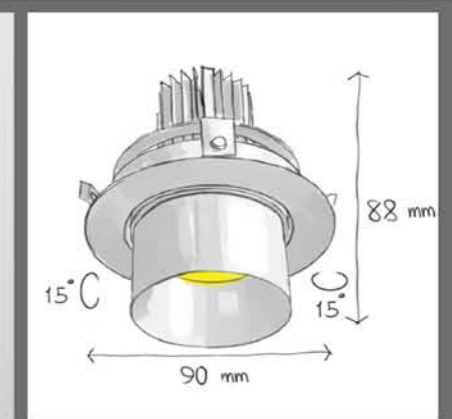

Filde Mini

Ceiling Recessed

CODE:	F124
Light source	LED
Power (W)	12
luminous flux (lm)	1300
Color Rendering (Ra)	>80
Color Temperature (K)	3000 | 4000*
Body Color	White | Black

IP 20 $\sqrt{3}$ 84 mm

Supply Voltage:
220-240 Vac, 50Hz

Driver:
DALI | Dimmable Version Available
upon request

Recommended Applications:
Residential | Office | Shop

*Customized body colors and other color temperatures (CCTs) are available upon request