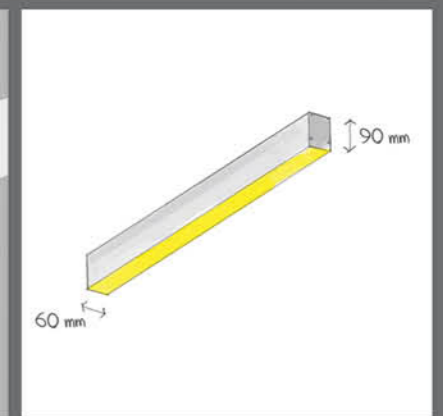

CODE	F451
Light source	LED
Power (W/m)	30
luminous flux (lm/m)	4000
Color Rendering (Ra)	>80
Color Temperature (K)	3000 | 4000*
Body Color	White | Black

IP 20 83 mm (Trimless Version)

Supply Voltage:
220-240 Vac, 50Hz

Driver:
DALI | Dimmable Version Available upon request

Recommended Applications:
Residential | Office | Shop

*Customized body colors and other color temperatures (CCTs) are available upon request