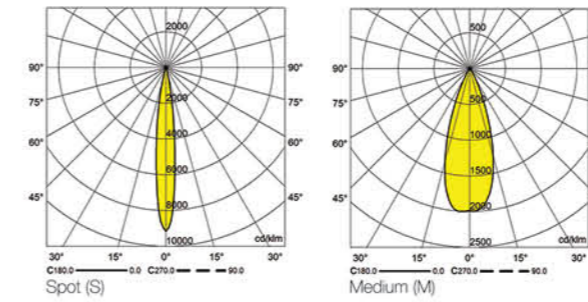

Sibron C Maxi

Light distributions

Architect: ZAV 2018

▲ Dorin Ston Parsian

Accessories

Optional

Recessed Kit

Order code: 2138924125

Order code table

Body Color	3000 K ●	Beam Angle	4000 K ●	Body Color
White	F138W3030S	Spot	F138W3040S	White
	F138W3030M	Medium	F138W3040M	
Body Color	3000 K ●	Beam Angle	4000 K ●	Body Color
Black	F138B3030S	Spot	F138B3040S	Black
	F138B3030M	Medium	F138B3040M