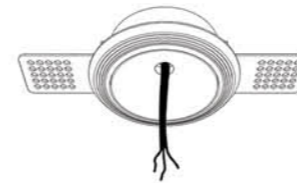

## Accessories

Optional

Trimless Cable Base  
Order code: 2453224110

Optional

Solid Aluminium Cover  
Order code:  
White: 2451215106  
Black: 2451115106