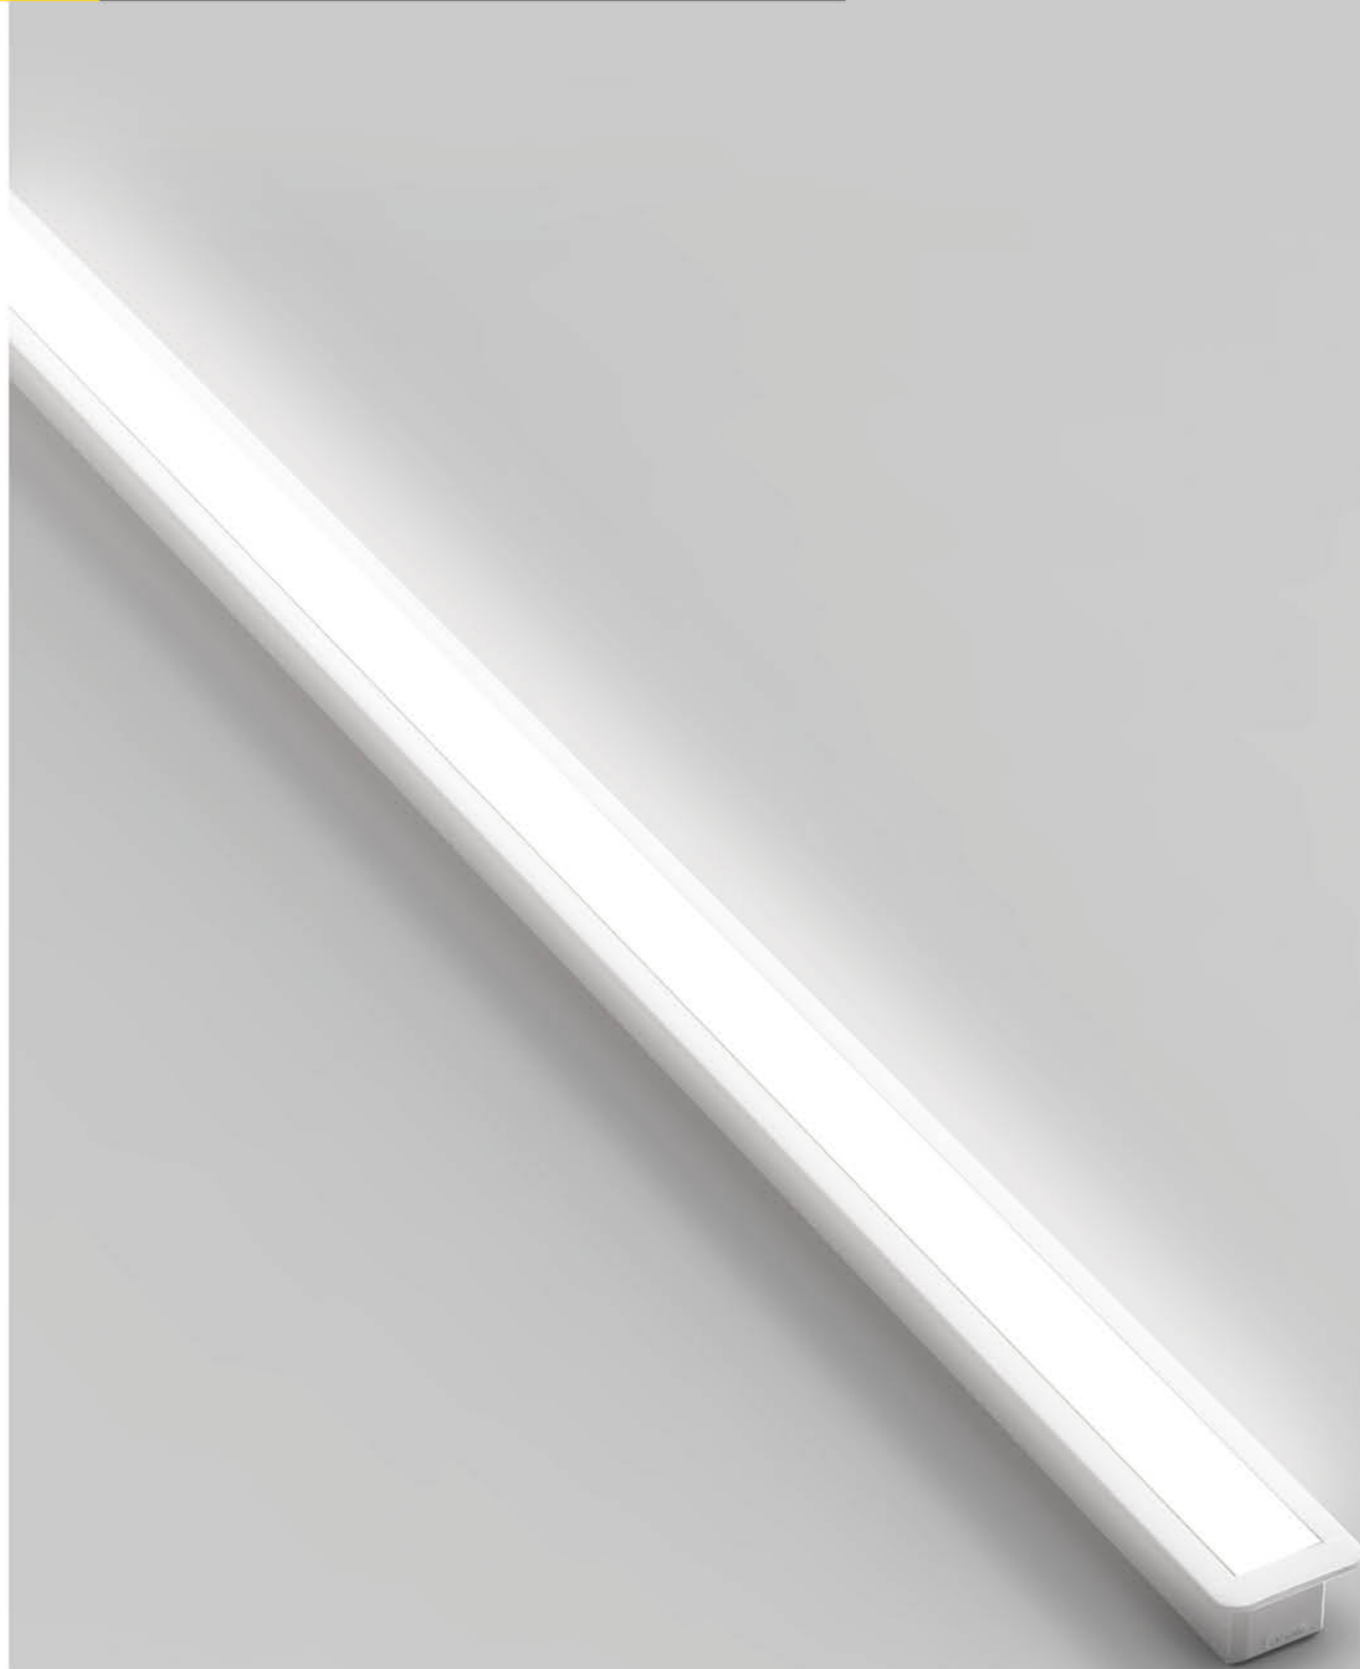

Sira R 1616

Profile

Very small and compact, suitable for recessed applications where size is limited such as shelf lighting.