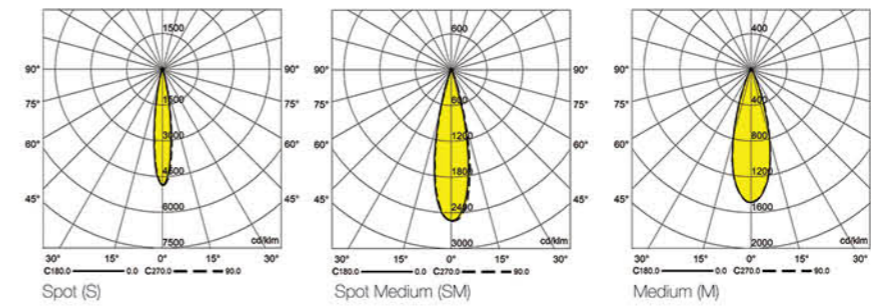

Eyren Micro

Light distributions

Accessories

Mandatory

Trimless Installation Kit
Order code: 2180924109

Order code table

Body Color	3000 K ●	Beam Angle	4000 K ●	Body Color
White	F190W930S	Spot	F190W940S	White
	F190W930SM	Spot-Medium	F190W940SM	
	F190W930M	Medium	F190W940M	
Body Color	3000 K ●	Beam Angle	4000 K ●	Body Color
Black	F190B930S	Spot	F190B940S	Black
	F190B930SM	Spot-Medium	F190B940SM	
	F190B930M	Medium	F190B940M	
Body Color	3000 K ●	Beam Angle	4000 K ●	Body Color
Silver	F190S930S	Spot	F190S940S	Silver
	F190S930SM	Spot-Medium	F190S940SM	
	F190S930M	Medium	F190S940M