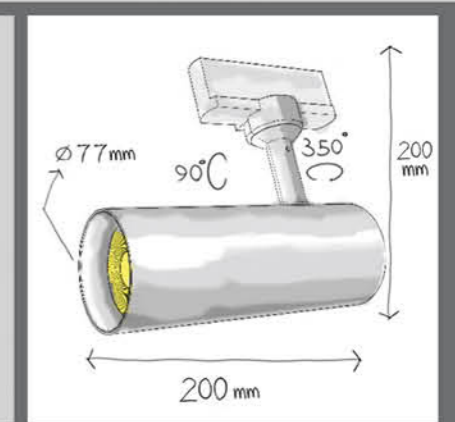

Felka Midi

Track Light

CODE	F325
Light source	LED
Power (W)	20
luminous flux (lm)	2200
Color Rendering (Ra)	>80
Color Temperature (K)	3000 | 4000
Body Color	White | Black

IP 20 78 mm (For RA Version)

Supply Voltage:
220-240 Vac, 50Hz

Driver:
DALI|Dimmable Version Available upon request

Recommended Applications:
Office | Commercial Center
Residential | Shop

*Customized body colors and other color temperatures (CCTs) are available upon request