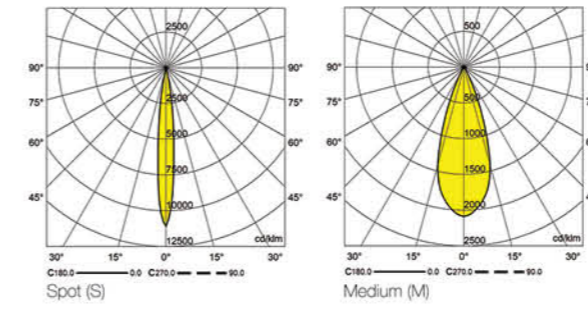

Sibron Q Mini

Light distributions

Architect: Persian Garden 2018

▲ Asan Pardakht Office ▼

Accessories

Optional

LED GU10 Lamp
Order code: 10020101

Optional

Recessed Kit
Order code: 2140924125