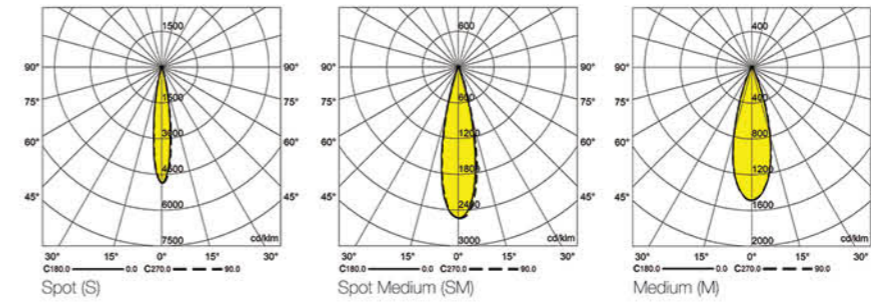

Sibron C Micro

Light distributions

Architect: ZAV 2018

▲ Dorin Ston Parsian

Accessories

Optional

Recessed Kit

Order code: 2134924125

Order code table

Body Color	3000 K ●	Beam Angle	4000 K ●	Body Color
White	F134W930S	Spot	F134W940S	White
	F134W930SM	Spot-Medium	F134W940SM	
	F134W930M	Medium	F134W940M	
Body Color	3000 K ●	Beam Angle	4000 K ●	Body Color
Black	F134B930S	Spot	F134B940S	Black
	F134B930SM	Spot-Medium	F134B940SM	
	F134B930M	Medium	F134B940M