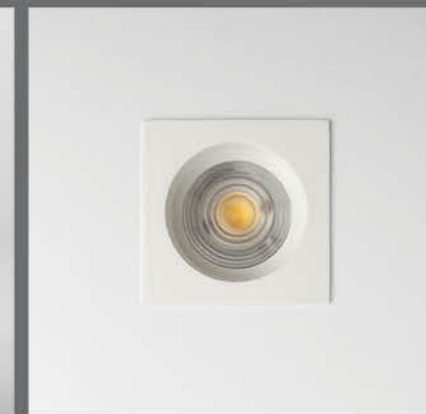

Sibron Q Mini

Ceiling Recessed

CODE	F140
Light source	LED
Power (W)	12
luminous flux (lm)	1300
Color Rendering (Ra)	>80
Color Temperature (K)	3000 | 4000*
Body Color	White | Black

IP 20 $\sqrt{3}$ 70 mm

Supply Voltage:
220-240 Vac, 50Hz

Driver:
DALI | Dimmable Version Available
upon request

Recommended Applications:
Residential | Office | Shop

*Customized body colors and other color temperatures (CCTs) are available upon request