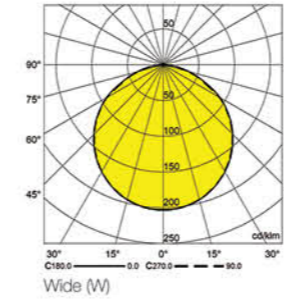

Sira R 6090

Light distributions

Architect: Bonsar Office

▲ Kafi Abodi Residential

Accessories

Optional

Solid Aluminium Cover

Order code:

White: 2451215106

Black: 2451115106

Order code table

Body Color	3000 K ●	Beam Angle	4000 K ●	Body Color
White	F452W3530W	Wide	F452W3540W	White
	F452W5130W	Wide	F452W5140W	

Body Color	3000 K ●	Beam Angle	4000 K ●	Body Color
Black	F452B3530W	Wide	F452B3540W	Black
	F452B5130W	Wide	F452B5140W