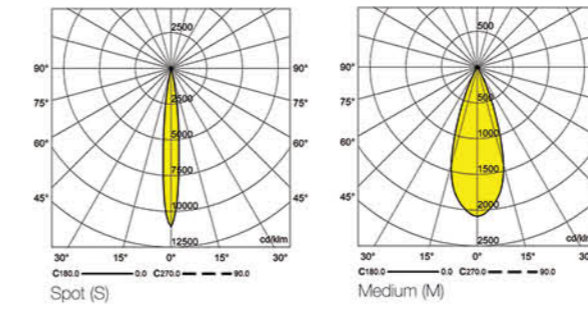

Light distributions