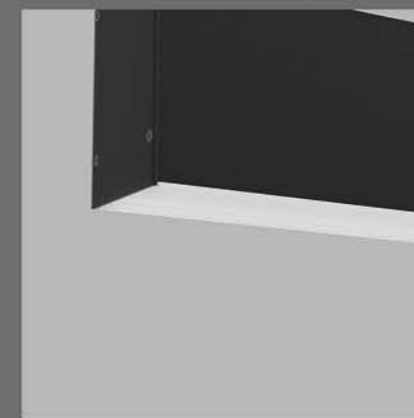

CODE:	F453
Light source	LED
Power (W/m)	30
luminous flux (lm/m)	4000
Color Rendering(Ra)	>80
Color Temperature (K)	3000 | 4000*
Body Color	White | Black

IP
20

Supply Voltage:
220-240 Vac, 50Hz

Driver:
DALI|Dimmable Version Available
upon request

Recommended Applications:
Residential | Office | Shop

*Customized body colors and other color temperatures (CCTs) are available upon request