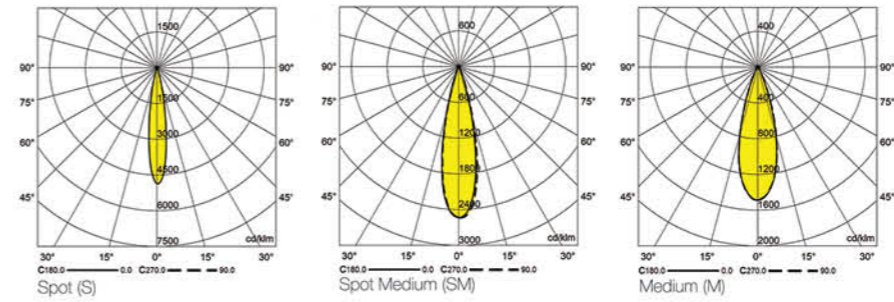

Tiran S Trimless

Light distributions

Accessories

Optional

LED GU10 Lamp
Order code: 10020101

Mandatory*

Trimless Installation Kit
Order code: 2099924117

*For Trimless Version Only