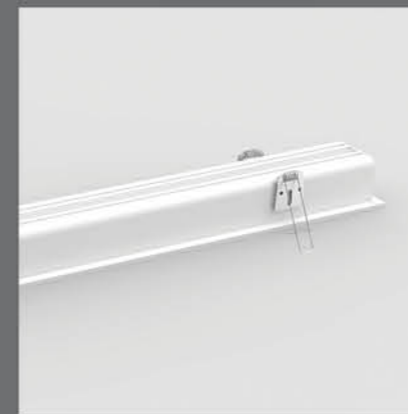

Sira R 6040

Recessed Linear

CODE:	F403
Light source	LED
Power (W/m)	30
luminous flux (lm/m)	4000
Color Rendering (Ra)	>80
Color Temperature (K)	3000 | 4000*
Body Color	White | Black

IP 20 70 mm

Supply Voltage:
220-240 Vac, 50Hz

Driver:
DALI | Dimmable Version Available upon request

Recommended Applications:
Residential | Office | Shop

*Customized body colors and other color temperatures (CCTs) are available upon request