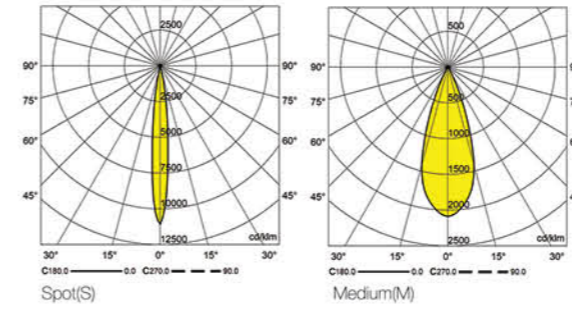

Filde Mini

Light distributions

Accessories

Optional

LED GU10 Lamp
Order code: 10020101

Optional

Recessed Kit
Order code: 2124924125

Order code table

Body Color	3000 K ●	Beam Angle	4000 K ●	Body Color
White	F124W1230S	Spot	F124W1240S	White
	F124W1230M	Medium	F124W1240M	
Body Color	3000 K ●	Beam Angle	4000 K ●	Body Color
Black	F124B930S	Spot	F124B940S	Black
	F124B930M	Medium	F124B940M	

Order code for GU10 Version*

Body Color	Body Code	Body Code	Body Color
White	F124WG	F124BG	Black

Lamp is not Included*