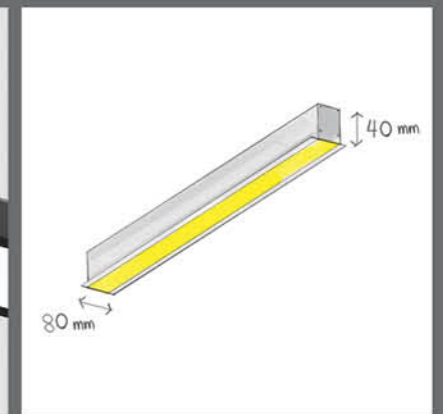

Sira R 6040

Recessed Linear

CODE:	F403
Light source	LED
Power (W/m)	30
luminous flux (lm/m)	4000
Color Rendering (Ra)	>80
Color Temperature (K)	3000 | 4000*
Body Color	White | Black

IP 20 70 mm

Supply Voltage:
220-240 Vac, 50Hz

Driver:
DALI | Dimmable Version Available upon request

Recommended Applications:
Residential | Office | Shop

*Customized body colors and other color temperatures (CCTs) are available upon request