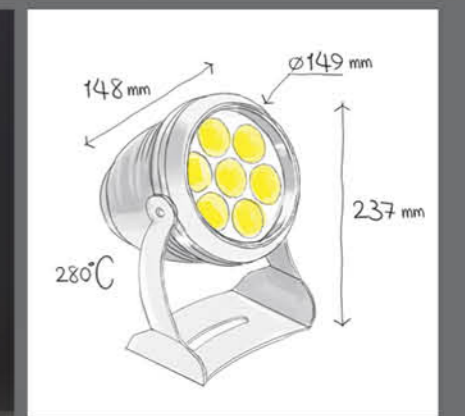

CODE	F905
Light source	LED
Power (W)	12
luminous flux (lm)	1320
Color Rendering (Ra)	>80
Color Temperature (K)	3000 | 4000
Body Color	Gray

IP
65

Supply Voltage:
220-240 Vac, 50Hz

Recommended Applications:
Residential | Office | Shop
Facade Lighting | Garden Lighting

*Customized body colors and other color temperatures (CCTs) are available upon request