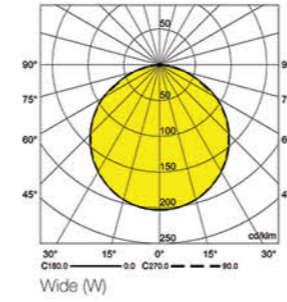

Sira R 6040

Light distributions