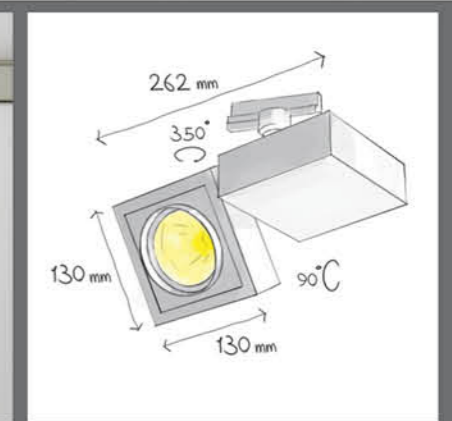

Vera Twin

Track Light

CODE	F305
Light source	LED
Power (W)	35
luminous flux (lm)	3850
Color Rendering (Ra)	>80
Color Temperature (K)	3000 | 4000*
Body Color	White | Black

IP
20

Supply Voltage:
220-240 Vac, 50Hz

Driver:
DALI | Dimmable Version Available
upon request

Recommended Applications:
Residential | Office | Shop

Powerful track light with low height and high flexibility in installation

*Customized body colors and other color temperatures (CCTs) are available upon request