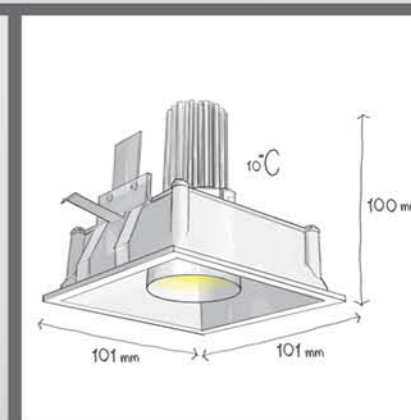

CODE	F120
Light source	LED
Power (W)	9
luminous flux (lm)	990
Color Rendering (Ra)	>80
Color Temperature (K)	3000 | 4000*
Body Color	White | Black

IP 40 95X95 mm
113X113 mm (Trimless Version)

Supply Voltage:
220-240 Vac, 50Hz

Driver:
DALI | Dimmable Version Available
upon request

Recommended Applications:
Residential | Office | Shop

The contrast between square shape of the frame and round shape of light source is an interesting feature for many designers.

*Customized body colors and other color temperatures (CCTs) are available upon request