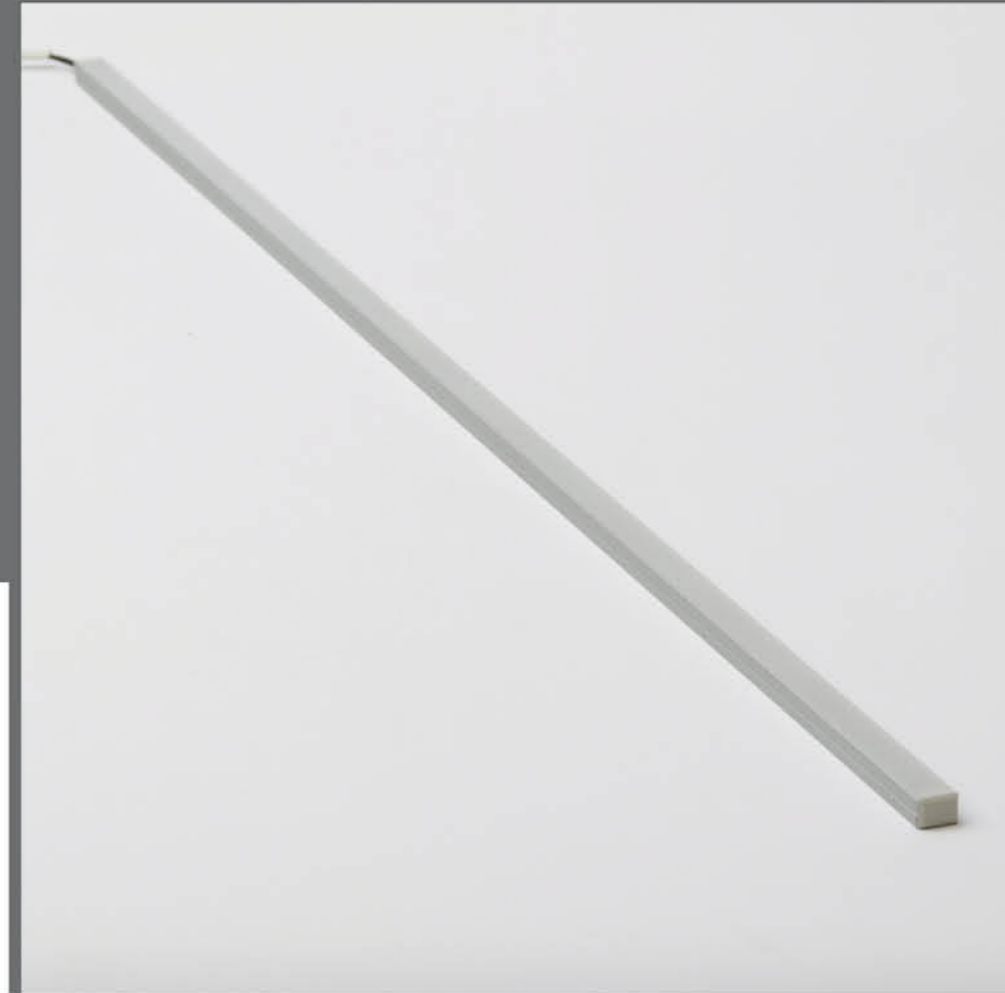

Sira S 1616

Profile