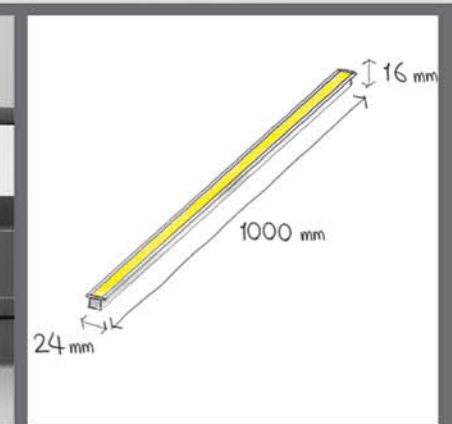

CODE	F415
Light source	LED
Body Color	White | Black | Silver

IP 44 17 mm

Recommended Applications:
Residential | Office | Shop

*Customized body colors and other color temperatures (CCTs) are available upon request