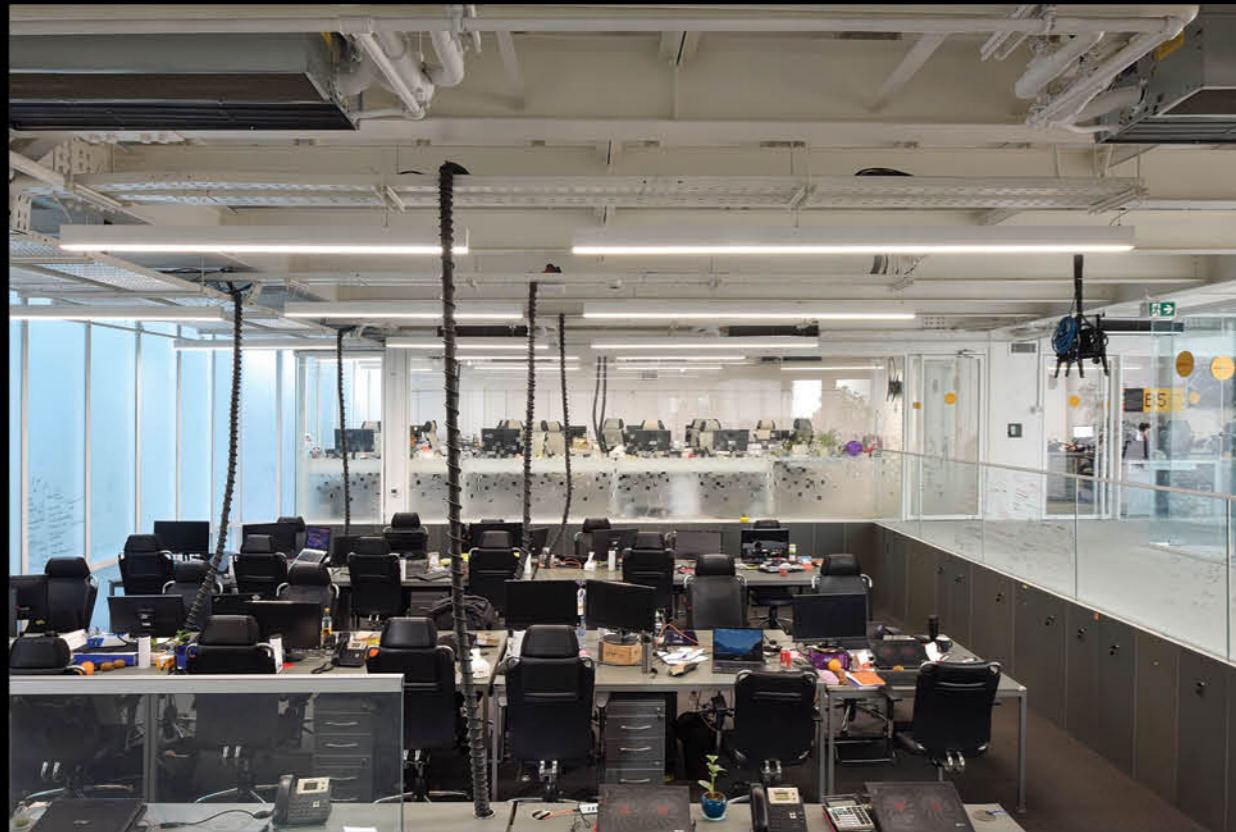

▲ Alibaba Central Office ▼

Accessories

Optional

Optional

Order code table

Body Color	3000 K ●	Beam Angle	4000 K ●	Body Color
White	F451W3530W	Wide	F451W3540W	White
	F451W5130W	Wide	F451W5140W	

Body Color	3000 K ●	Beam Angle	4000 K ●	Body Color
Black	F451B3530W	Wide	F451B3540W	Black
	F451B5130W	Wide	F451B5140W