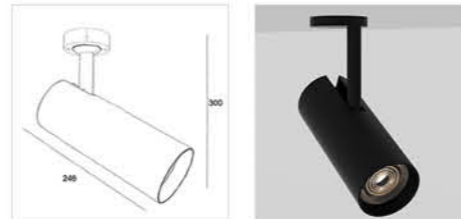

Felka Maxi SA

Surface Mounted

Order code table

Body Color	3000 K	Beam Angle	4000 K	Body Color
White	F322W3030S	Spot	F322W3040S	White
	F322W3030M	Medium	F322W3040M	
	F322W3030W	Wide	F322W3040W	

Body Color	3000 K	Beam Angle	4000 K	Body Color
Black	F322B3030S	Spot	F322B3040S	Black
	F322B3030M	Medium	F322B3040M	
	F322B3030W	Wide	F322B3040W	

* Customized body color and other light colors are also available upon request

Felka Maxi P

Surface Mounted