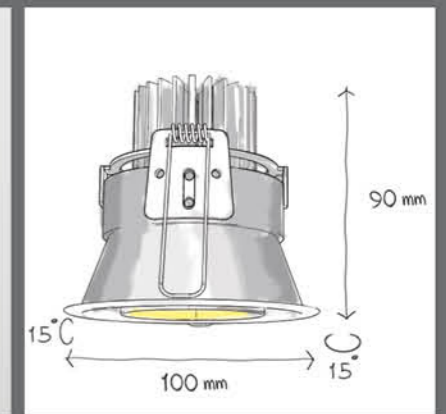

Tiran C Mini

Ceiling Recessed

CODE	F127
Light source	LED
Power (W)	12
luminous flux (lm)	1300
Color Rendering (Ra)	>80
Color Temperature (K)	3000 | 4000*
Body Color	White | Black

IP 20 90 mm

Supply Voltage:
220-240 Vac, 50Hz

Driver:
DALI | Dimmable Version Available upon request

Recommended Applications:
Residential | Office | Shop

*Customized body colors and other color temperatures (CCTs) are available upon request