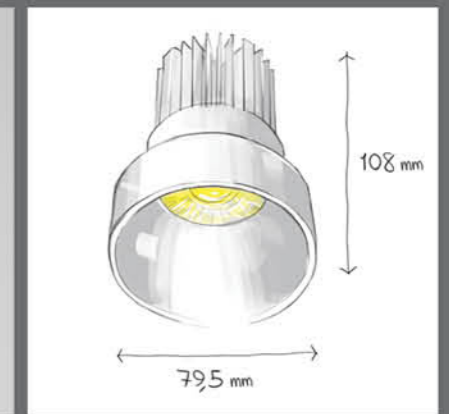

Sibron CF-TR

Ceiling Recessed

CODE	F136
Light source	LED
Power (W)	12
luminous flux (lm)	1300
Color Rendering (Ra)	>80
Color Temperature (K)	3000 | 4000*
Body Color	White | Black

IP 20 84 mm

Supply Voltage:
220-240 Vac, 50Hz

Driver:
DALI | Dimmable Version Available upon request

Recommended Applications:
Residential | Office | Shop

Trimless lights are also considered by architects and interior designers in modern architectural monuments, as well as in classical architectural monuments. Sibron CF-TR can be fitted with a special kit on false ceilings with gypsum tiles (such as Knauf) and also on traditional

*Customized body colors and other color temperatures (CCTs) are available upon request