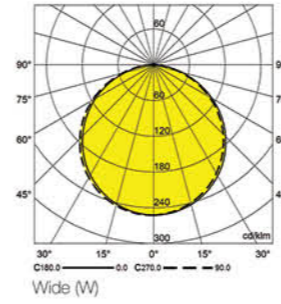

Eyden Mini

Light distributions