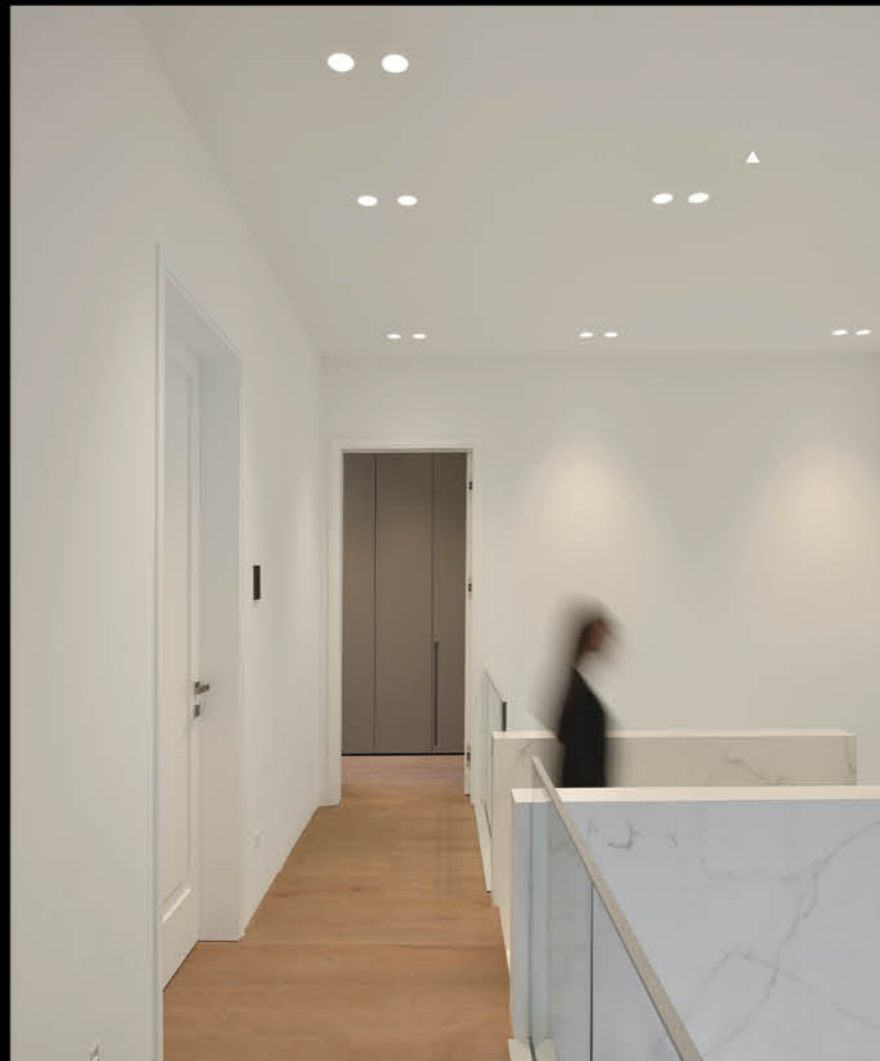

Architect: Bonsar Office 2019

▲ Kafi Abadi Residential ▼

Sibron CF-TR

Light distributions

Accessories

Optional

LED GU10 Lamp
Order code: 10020101

Order code table

Body Color	3000 K ●	Beam Angle	4000 K ●	Body Color
White	F136W1230S	Spot	F136W1240S	White
	F136W1230M	Medium	F136W1240M	

Body Color	3000 K ●	Beam Angle	4000 K ●	Body Color
Black	F136B1230S	Spot	F136B1240S	Black
	F136B1230M	Medium	F136B1240M	

Order code for GU10 version*

Body Color	Body Code	Body Code	Body Color
White	F136WG	F136BG	Black

Lamp is not included*