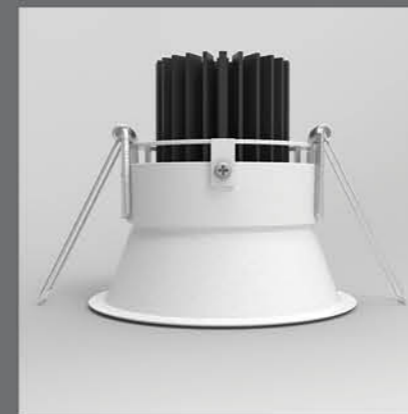

Tiran C Mini

Ceiling Recessed

CODE	F127
Light source	LED
Power (W)	12
luminous flux (lm)	1300
Color Rendering (Ra)	>80
Color Temperature (K)	3000 | 4000*
Body Color	White | Black

IP 20 90 mm

Supply Voltage:
220-240 Vac, 50Hz

Driver:
DALI | Dimmable Version Available upon request

Recommended Applications:
Residential | Office | Shop

*Customized body colors and other color temperatures (CCTs) are available upon request