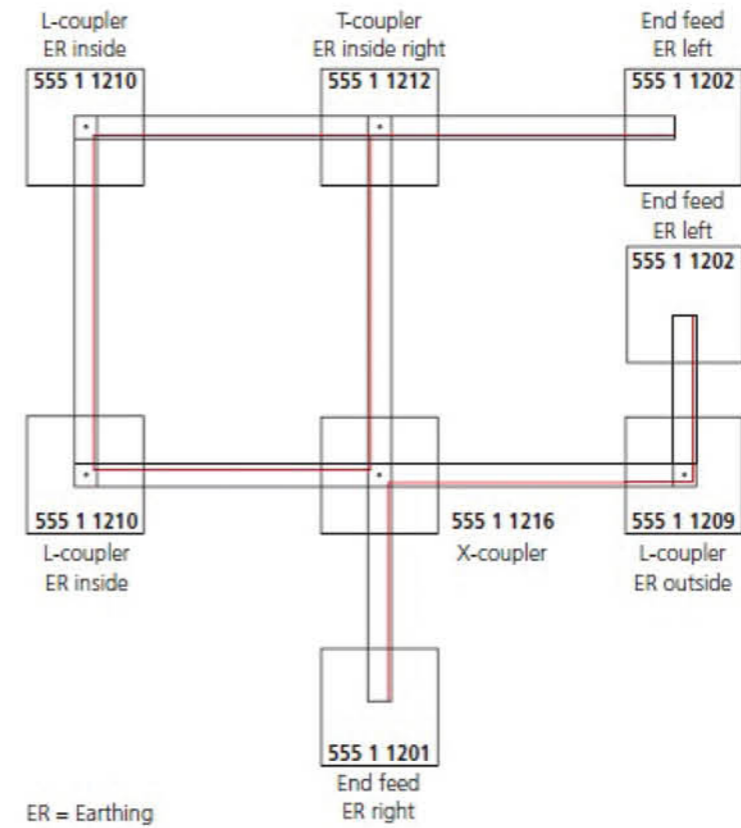

Accessories

Body Color	Order Code		Body Color
White	555112131	555112132	Black

Body Color	Order Code		Body Color
White	555112141	555112142	Black

Body Color	Order Code		Body Color
White	555112151	555112152	Black

Body Color	Order Code		Body Color
White	FE10W6036	FE10B6036	Black

Order Code	Power(W/m)	Voltage(V)	CCT(K)
F80014306033	14	24 VDC	3000
F80014406033	14	24 VDC	4000
F80010306033	10	24 VDC	3000
F80010406033	10	24 VDC	4000

Earth Run Layout Help