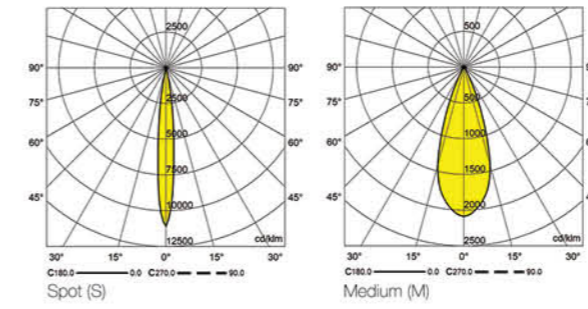

Sibron Q Midi

Light distributions

▲ Aban Residential ▼