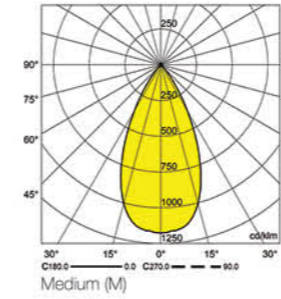

Darklans

Light distributions