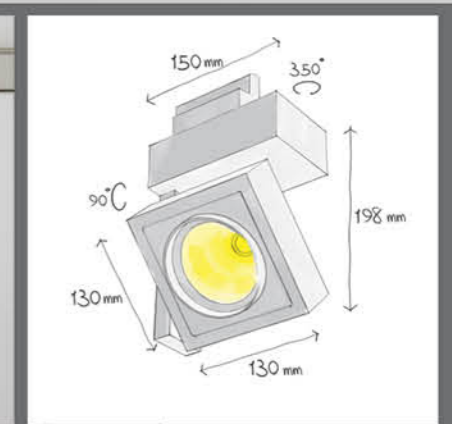

Vera

Track Light

CODE	F300
Light source	LED
Power (W)	35
luminous flux (lm)	3650
Color Rendering (Ra)	>80
Color Temperature (K)	3000 | 4000*
Body Color	White | Black

IP
20

Supply Voltage:
220-240 Vac, 50Hz

Driver:
DALI|Dimmable Version Available
upon request

Recommended Applications:
Office | Shop | Museum

*Customized body colors and other color temperatures (CCTs) are available upon request