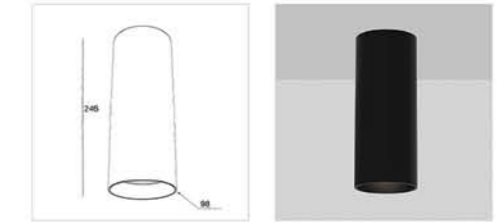

Order code table

Body Color	3000 K	Beam Angle	4000 K	Body Color
White	F321W3030S	Spot	F321W3040S	White
	F321W3030M	Medium	F321W3040M	

Body Color	3000 K	Beam Angle	4000 K	Body Color
Black	F321B3030S	Spot	F321B3040S	Black
	F321B3030M	Medium	F321B3040M	

* Customized body color and other light colors are also available upon request