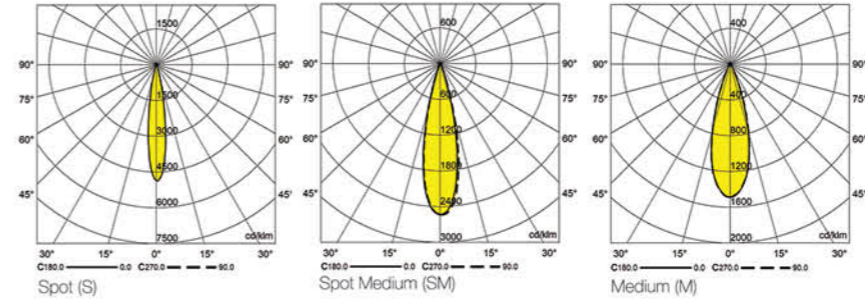

Tiran S

Light distributions

Accessories

Optional

LED GU10 Lamp
Order code: 10020101

Optional

Recessed Kit
Order code: 2120924125