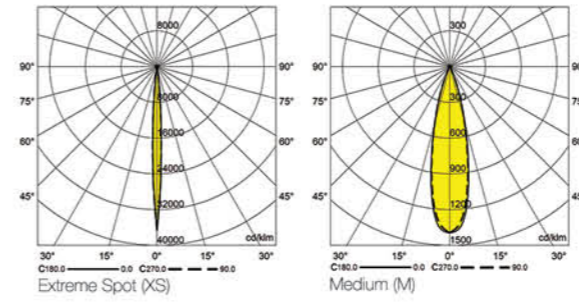

Nian

Light distributions

Accessories

Optional

Recessed Kit

Order code: 2130924125