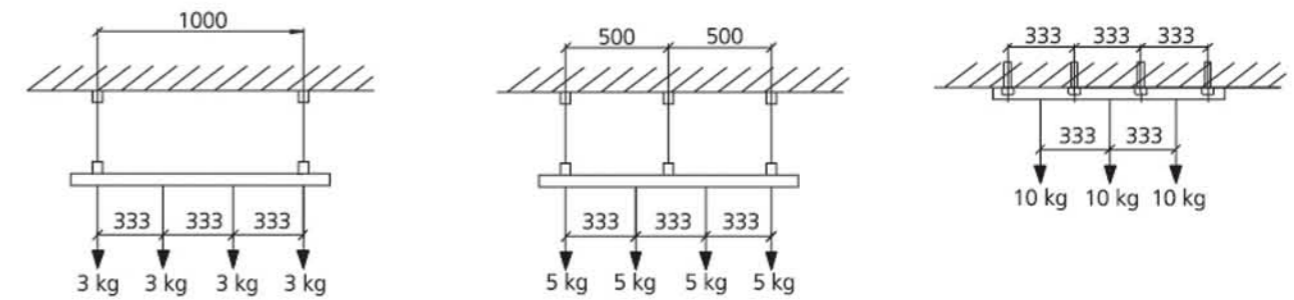

Surface Track 3Phase Mechanical Load