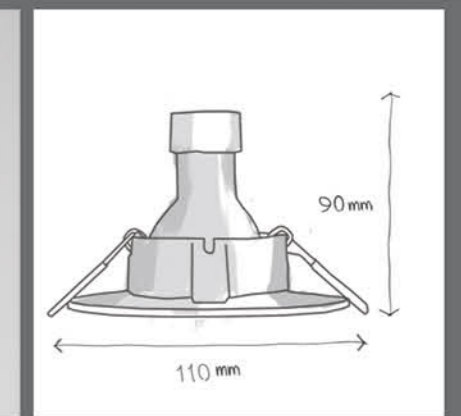

CODE:	F114
Light source	LED
Power (W)	6
luminous flux (lm)	300
Color Rendering (Ra)	>80
Color Temperature (K)	3000
Body Color	White | Black

IP 20 80 mm

Supply Voltage:
220-240Vac 50Hz

Recommended Applications:
Residential | Office | Shop

*Customized body colors and other color temperatures (CCTs) are available upon request