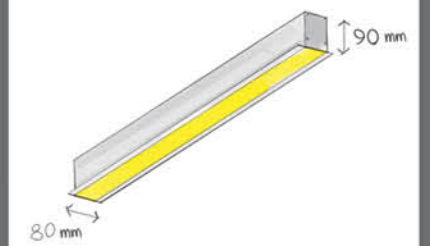

CODE	F452
Light source	LED
Power (W/m)	30
luminous flux (lm/m)	4000
Color Rendering (Ra)	>80
Color Temperature (K)	3000 | 4000*
Body Color	White | Black

IP 20 70 mm

Supply Voltage:
220-240 Vac, 50Hz

Driver:
DALI | Dimmable Version Available
upon request

Recommended Applications:
Residential | Office | Shop

*Customized body colors and other color temperatures (CCTs) are available upon request