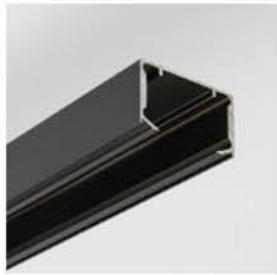

Krab

Body Color	Order Code		Body Color
White	FE10W6036	FE10B6036	Black