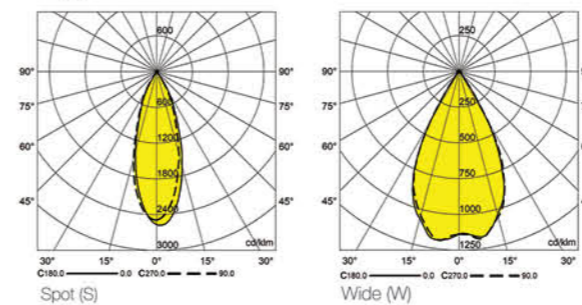

Vera Twin

Light distributions

Accessories

Track

Reference to page 194

Order code table

Body Color	3000 K	Beam Angle	4000 K	Body Color
White	F305W3530S	Spot	F305W3540S	White
	F305W3530W	Wide	F305W3540W	

Body Color	3000 K	Beam Angle	4000 K	Body Color
Black	F305B3530S	Spot	F305B3540S	Black
	F305B3530W	Wide	F305B3540W