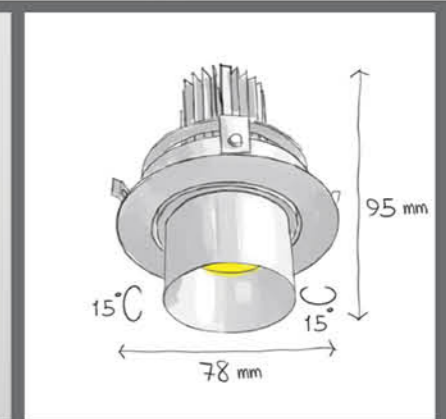

Filde Micro

Ceiling Recessed

CODE	F123
Light source	LED
Power (W)	9
luminous flux (lm)	990
Color Rendering (Ra)	>80
Color Temperature (K)	3000 | 4000*
Body Color	White | Black

IP 20 $\sqrt{3}$ 70 mm

Supply Voltage:
220-240 Vac, 50Hz

Driver:
DALI | Dimmable Version Available
upon request

Recommended Applications:
Residential | Office | Shop

*Customized body colors and other color temperatures (CCTs) are available upon request