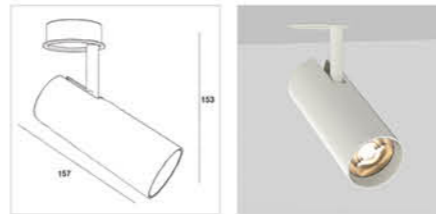

Felka Mini

Track Light

Felka Mini RA

Ceiling Recessed

Order code table

Body Color	3000 K	Beam Angle	4000 K	Body Color
White	F324W1230S	Spot	F324W1240S	White
	F324W1230M	Medium	F324W1240M	
	F324W1230WW	Wallwasher	F324W1240WW	

Body Color	3000 K	Beam Angle	4000 K	Body Color
Black	F324B1230S	Spot	F324B1240S	Black
	F324B1230M	Medium	F324B1240M	
	F324B1230WW	Wallwasher	F324B1240WW	

Felka Mini S

Surface Mounted