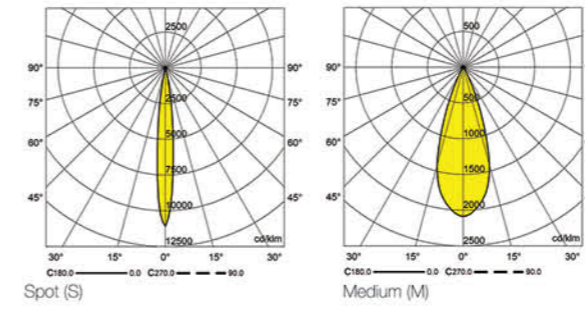

Sibron CF-TR

Light distributions

Accessories

Optional

LED GU10 Lamp
Order code: 10020101

Order code table

Body Color	3000 K ●	Beam Angle	4000 K ●	Body Color
White	F136W1230S	Spot	F136W1240S	White
	F136W1230M	Medium	F136W1240M	

Body Color	3000 K ●	Beam Angle	4000 K ●	Body Color
Black	F136B1230S	Spot	F136B1240S	Black
	F136B1230M	Medium	F136B1240M	

Order code for GU10 version*

Body Color	Body Code	Body Code	Body Color
White	F136WG	F136BG	Black

Lamp is not included*