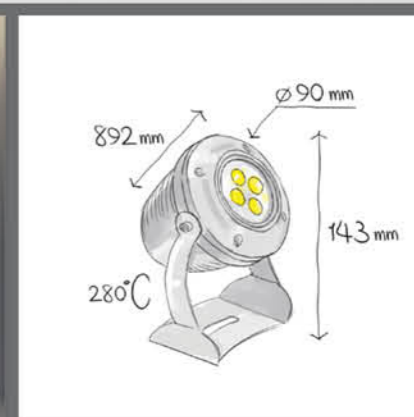

CODE	F900
Light source	LED
Power (W)	8
luminous flux (lm)	800
Color Rendering (Ra)	>80
Color Temperature (K)	3000 | 4000
Body Color	Gray

IP
65

Supply Voltage:
220-240 Vac, 50Hz

Recommended Applications:
Residential | Office | Shop
Facade Lighting | Garden

*Customized body colors and other color temperatures (CCTs) are available upon request