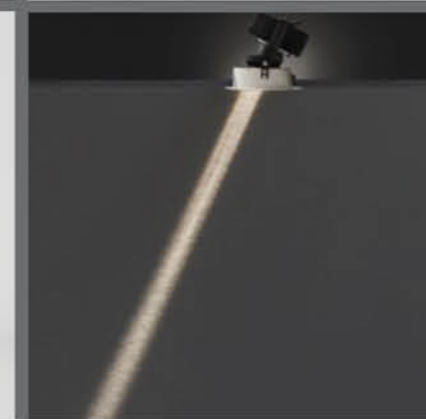

Nian

Ceiling Recessed

CODE	F130
Light source	LED
Power (W)	9 | 12
luminous flux (lm)	600 | 1320
Color Rendering (Ra)	>80
Color Temperature (K)	3000 | 4000*
Body Color	White&Black

IP 20 95 mm

Supply Voltage:
220-240 Vac, 50Hz

Driver:
DALI|Dimmable Version Available
upon request

Recommended Applications:
Residential | Office | Shop | Restaurant

*Customized body colors and other color temperatures (CCTs) are available upon request