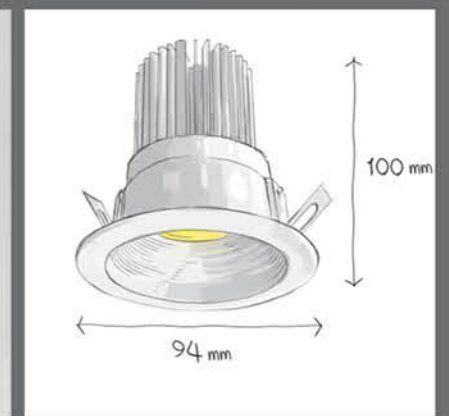

Sibron C Mini

Ceiling Recessed

CODE	F135
Light source	LED
Power (W)	12
luminous flux (lm)	1300
Color Rendering (Ra)	>80
Color Temperature (K)	3000 | 4000*
Body Color	White | Black

IP 20 80 mm

Supply Voltage:
220-240 Vac, 50Hz

Driver:
DALI | Dimmable Version Available
upon request

Recommended Applications:
Residential | Office | Shop

Specific design of the bottom frame with its strips reduce the direct view to the light point and of course glare

*Customized body colors and other color temperatures (CCTs) are available upon request