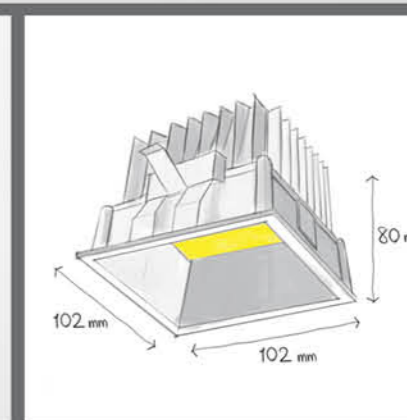

CODE	F150
Light source	LED
Power (W)	10
luminous flux (lm)	1100
Color Rendering (Ra)	>80
Color Temperature (K)	3000 | 4000*
Body Color	White | Black

IP 44 95X95 mm
113X113 mm (Trimless Version)

Supply Voltage:
220-240 Vac, 50Hz

Driver:
DALI | Dimmable Version Available
upon request

Recommended Applications:
Residential | Office | Shop

*Customized body colors and other color temperatures (CCTs) are available upon request