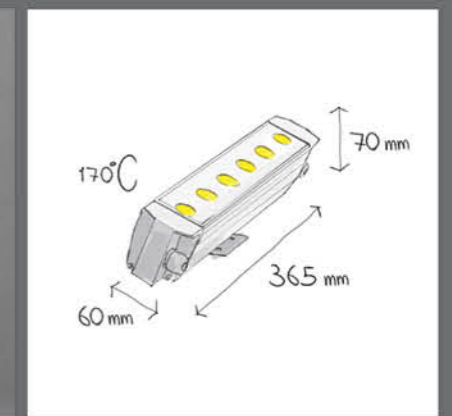

Silva Midi

Floor Surface

CODE	F920
Light source	LED
Power (W)	13
luminous flux (lm)	1400
Color Rendering (Ra)	>80
Color Temperature (K)	3000 | 4000*
Body Color	Silver

IP
65

Supply Voltage:
220-240 Vac, 50Hz

Driver:
DALI|Dimmable Version Available
upon request

Recommended Applications:
Residential | Office | Shop
Facade Lighting

*Customized body colors and other color temperatures (CCTs) are available upon request