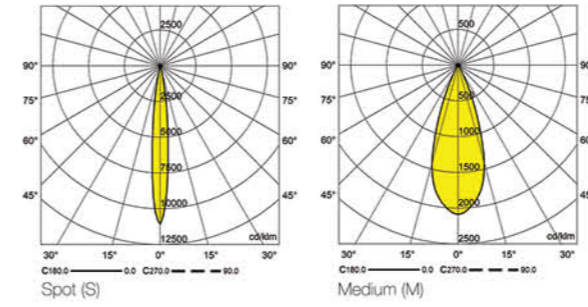

Sibron Q Maxi

Light distributions

Accessories

Optional

Recessed Kit
Order code: 2142924125

Order code table

Body Color	3000 K ●	Beam Angle	4000 K ●	Body Color
White	F142W1230S	Spot	F142W1240S	White
	F142W1230M	Medium	F142W1240M	
Body Color	3000 K ●	Beam Angle	4000 K ●	Body Color
Black	F142B1230S	Spot	F142B1240S	Black
	F142B1230M	Medium	F142B1240M