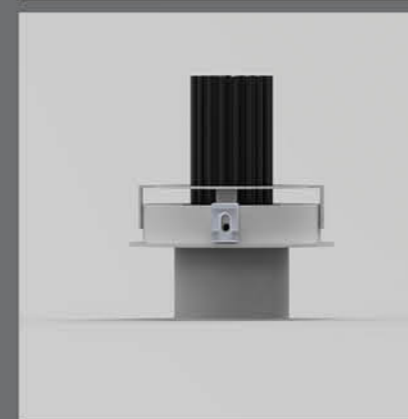

Filde Micro

Ceiling Recessed

CODE	F123
Light source	LED
Power (W)	9
luminous flux (lm)	990
Color Rendering (Ra)	>80
Color Temperature (K)	3000 | 4000*
Body Color	White | Black

IP 20 $\sqrt{3}$ 70 mm

Supply Voltage:
220-240 Vac, 50Hz

Driver:
DALI | Dimmable Version Available
upon request

Recommended Applications:
Residential | Office | Shop

*Customized body colors and other color temperatures (CCTs) are available upon request