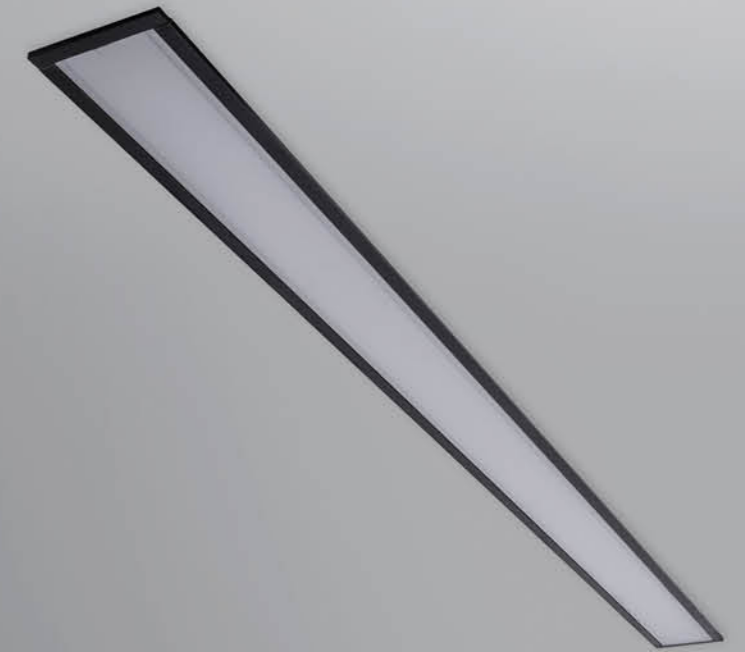

CODE	F452
Light source	LED
Power (W/m)	30
luminous flux (lm/m)	4000
Color Rendering (Ra)	>80
Color Temperature (K)	3000 | 4000*
Body Color	White | Black

IP 20 70 mm

Supply Voltage:
220-240 Vac, 50Hz

Driver:
DALI | Dimmable Version Available
upon request

Recommended Applications:
Residential | Office | Shop

*Customized body colors and other color temperatures (CCTs) are available upon request