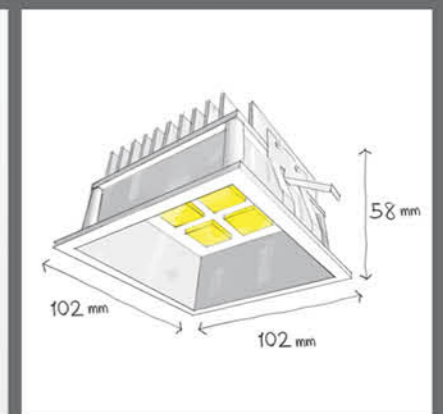

CODE	F152
Light source	LED
Power (W)	15
luminous flux (lm)	1500
Color Rendering (Ra)	>80
Color Temperature (K)	3000 | 4000
Body Color	White | Black | White&Black

IP 20 95X95 mm
113X113 mm (Trimless Version)

Supply Voltage:
220-240 Vac, 50Hz

Driver:
DALI|Dimmable Version Available
upon request

Recommended Applications:
Residential | Office

This simple square luminaire with deep recessed positioning of the LED guarantees minimal glare

*Customized body colors and other color temperatures (CCTs) are available upon request