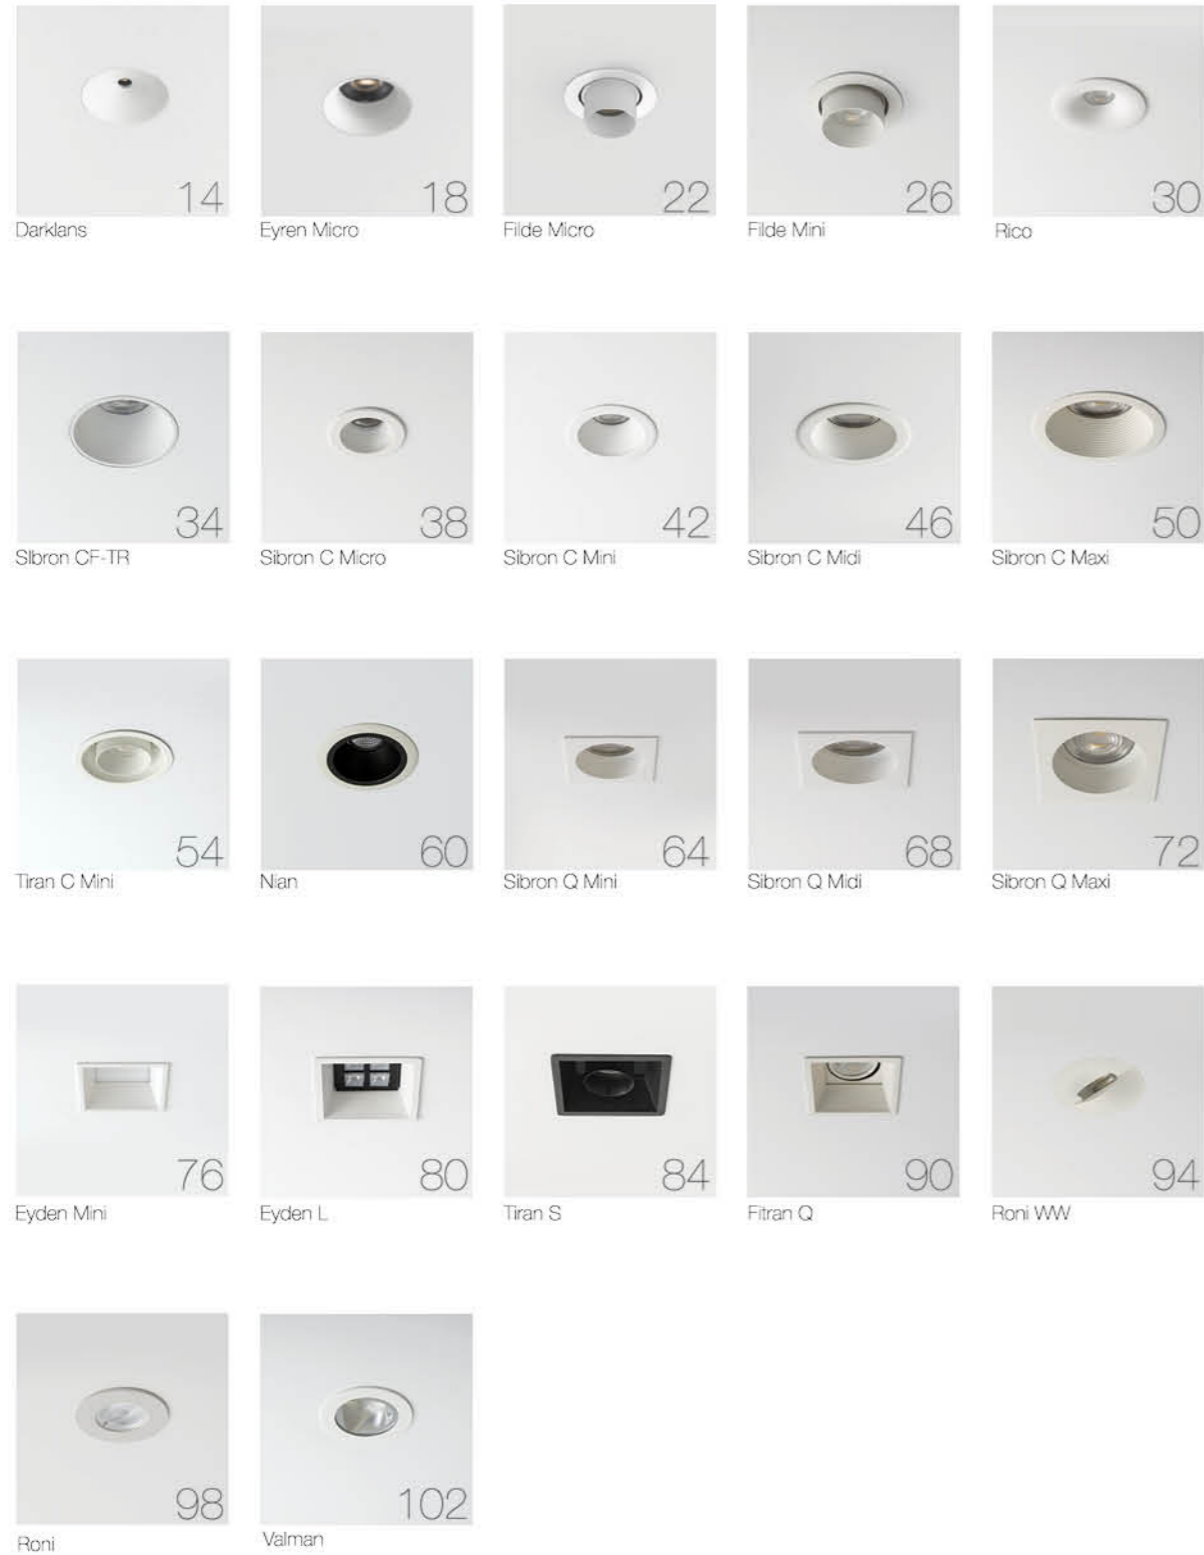

INDEX Indoor

Ceiling Recessed Light