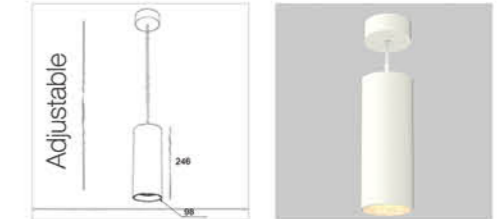

Order code table

Body Color	3000 K	Beam Angle	4000 K	Body Color
White	F320W3030S	Spot	F320W3040S	White
	F320W3030M	Medium	F320W3040M	

Body Color	3000 K	Beam Angle	4000 K	Body Color
Black	F320B3030S	Spot	F320B3040S	Black
	F320B3030M	Medium	F320B3040M	

* Customized body color and other light colors are also available upon request