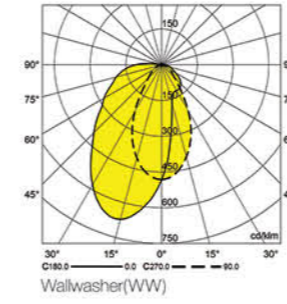

Roni WW

Light distributions