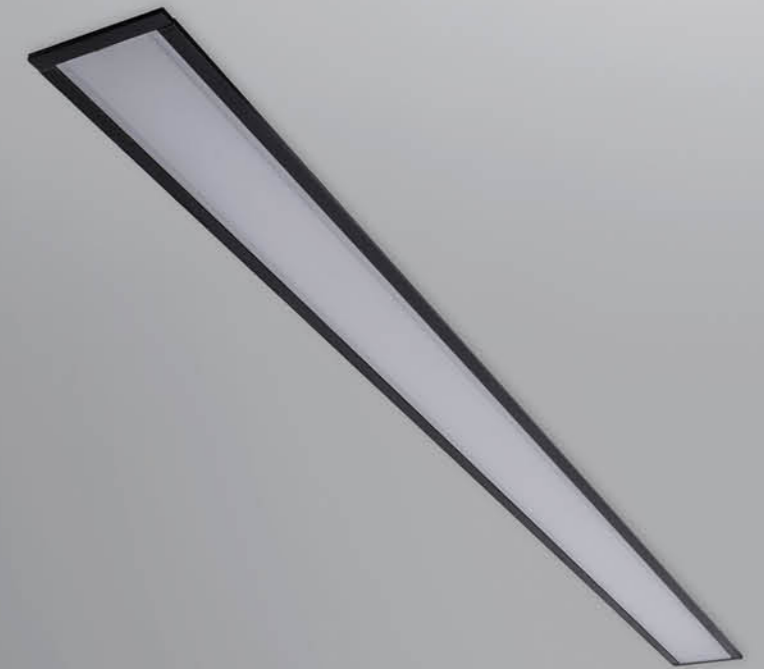

Sira R 6040

Recessed Linear

CODE:	F403
Light source	LED
Power (W/m)	30
luminous flux (lm/m)	4000
Color Rendering (Ra)	>80
Color Temperature (K)	3000 | 4000*
Body Color	White | Black

IP 20 70 mm

Supply Voltage:
220-240 Vac, 50Hz

Driver:
DALI | Dimmable Version Available upon request

Recommended Applications:
Residential | Office | Shop

*Customized body colors and other color temperatures (CCTs) are available upon request