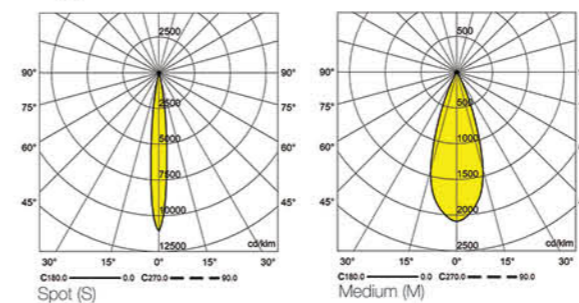

Tiran C Mini

Light distributions

Accessories

Optional

LED GU10 Lamp
Order code: 10020101

Optional

Recessed Kit
Order code: 2127924125

Order code table

Body Color	3000 K ●	Beam Angle	4000 K ●	Body Color
White	F127W1230S	Spot	F127W1240S	White
	F127W1230M	Medium	F127W1240M	
Body Color	3000 K ●	Beam Angle	4000 K ●	Body Color
Black	F127B1230S	Spot	F127B1240S	Black
	F127B1230M	Medium	F127B1240M	

Order code for GU10 version*

Body Color	Body Code	Body Code	Body Color
White	F127WG	F127BG	Black

Lamp is not included*