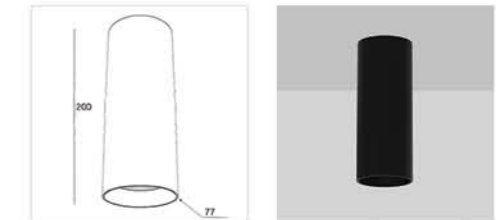

Order code table

Body Color	3000 K	Beam Angle	4000 K	Body Color
White	F327W2030S	Spot	F327W2040S	White
	F327W2030M	Medium	F327W2040M	

Body Color	3000 K	Beam Angle	4000 K	Body Color
Black	F327B2030S	Spot	F327B2040S	Black
	F327B2030M	Medium	F327B2040M