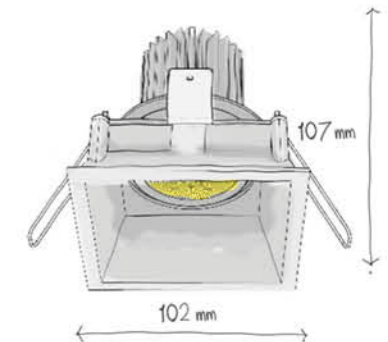

CODE:	F119
Light source	LED
Power (W)	12
luminous flux (lm)	1300
Color Rendering (Ra)	>80
Color Temperature (K)	3000 | 4000*
Body Color	White | Black

IP 20 95X95 mm
113X113 mm (Trimless Version)

Supply Voltage:
220-240 Vac, 50Hz

Driver:
DALI | Dimmable Version Available
upon request

Recommended Applications:
Residential | Office | Shop

*Customized body colors and other color temperatures (CCTs) are available upon request