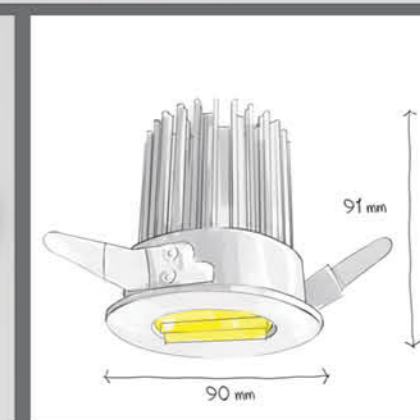

## Roni

Ceiling Recessed

Double Wash

Wide

Spot

CODE	F185
Light source	LED
Power (W)	12
luminous flux (lm)	1300
Color Rendering (Ra)	>80
Color Temperature (K)	3000   4000*
Body Color	White

IP 40 84 mm

**Supply Voltage:**  
220-240 Vac, 50Hz