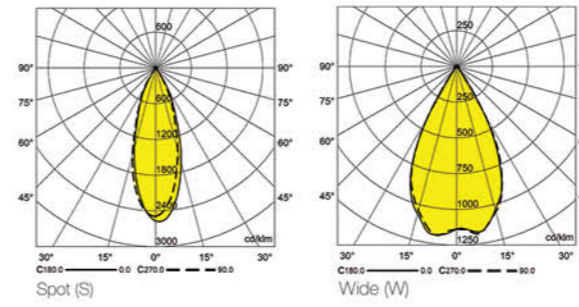

Vera

Light distributions

Accessories

Track

Reference to page 194

Order code table

Body Color	3000 K	Beam Angle	4000 K	Body Color
White	F300W3530S	Spot	F300W3540S	White
	F300W3530W	Wide	F300W3540W	
Body Color	3000 K	Beam Angle	4000 K	Body Color
Black	F300B3530S	Spot	F300B3540S	Black
	F300B3530W	Wide	F300B3540W