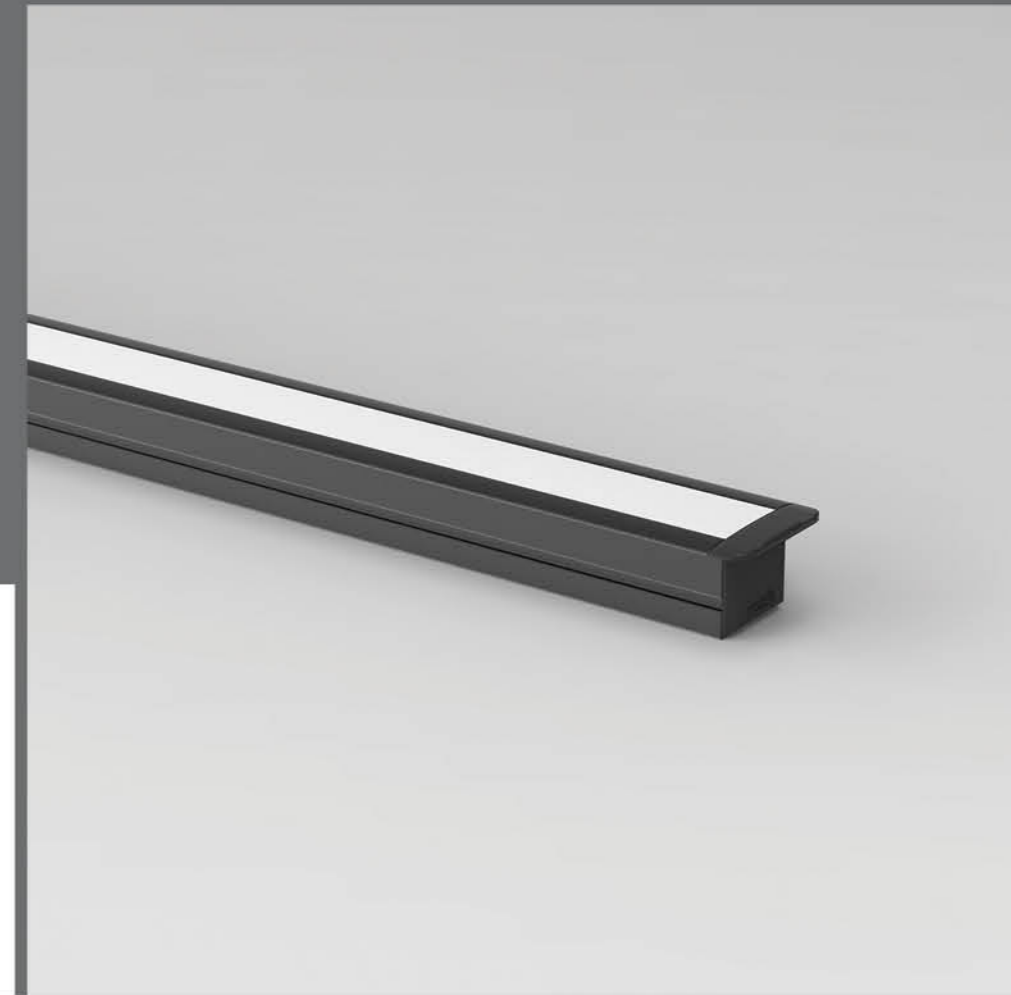

Sira R 1616

Profile