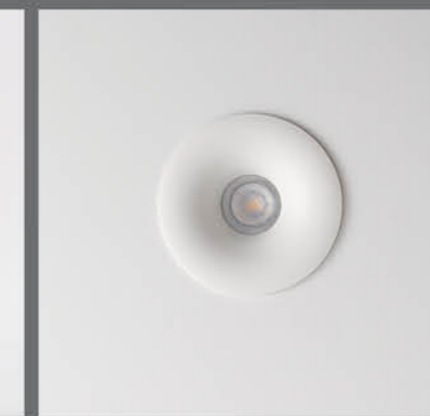

CODE:	F114
Light source	LED
Power (W)	6
luminous flux (lm)	300
Color Rendering (Ra)	>80
Color Temperature (K)	3000
Body Color	White | Black

IP 20 80 mm

Supply Voltage:
220-240Vac 50Hz

Recommended Applications:
Residential | Office | Shop

*Customized body colors and other color temperatures (CCTs) are available upon request