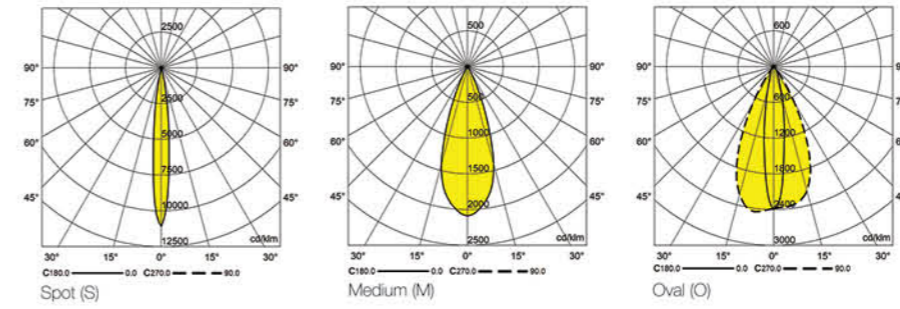

Silva Midi

Light distributions