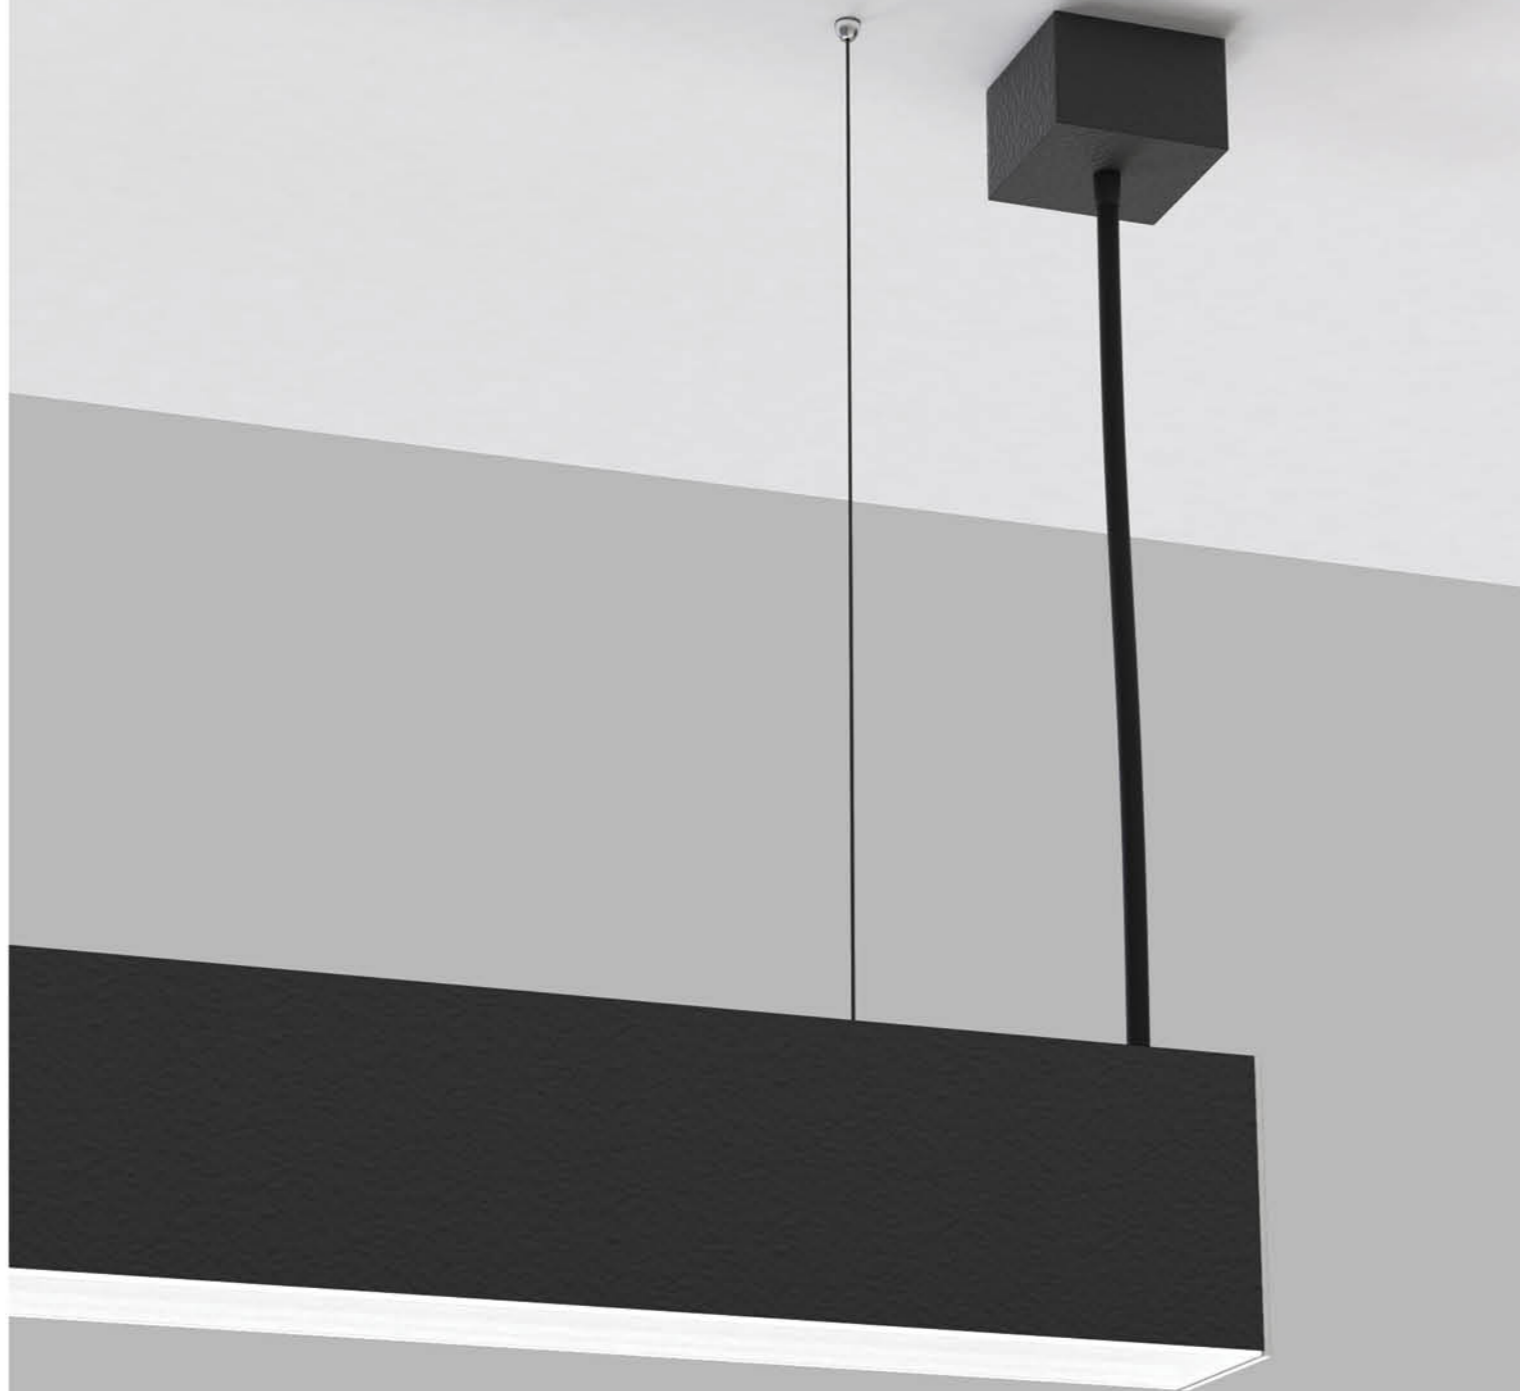

Sira P 6090

Pendant Linear

Continuous Linear light with 60 mm light emitting width

Sira P 6090

Pendant Linear