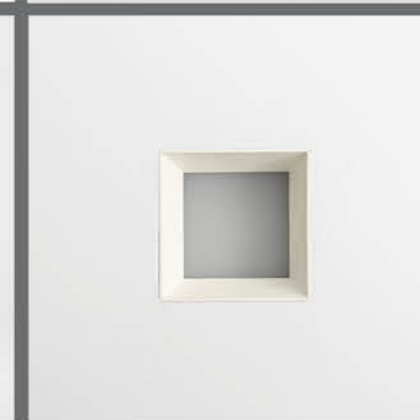

CODE	F150
Light source	LED
Power (W)	10
luminous flux (lm)	1100
Color Rendering (Ra)	>80
Color Temperature (K)	3000 | 4000*
Body Color	White | Black

IP 44 95X95 mm
113X113 mm (Trimless Version)

Supply Voltage:
220-240 Vac, 50Hz

Driver:
DALI | Dimmable Version Available
upon request

Recommended Applications:
Residential | Office | Shop

*Customized body colors and other color temperatures (CCTs) are available upon request