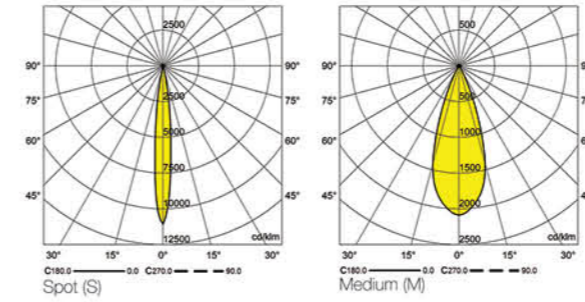

Sibron C Mini

Light distributions

Accessories

Optional

LED GU10 Lamp
Order code: 10020101

Optional

Recessed Kit
Order code: 2135924125

Order code table

Body Color	3000 K ●	Beam Angle	4000 K ●	Body Color
White	F135W1230S	Spot	F135W1240S	White
	F135W1230M	Medium	F135W1240M	
Body Color	3000 K ●	Beam Angle	4000 K ●	Body Color
Black	F135B1230S	Spot	F135B1240S	Black
	F135B1230M	Medium	F135B1240M	

Order code for GU10 version*

Body Color	Body Code	Body Code	Body Color
White	F135WG	F135BG	Black

Lamp is not included*