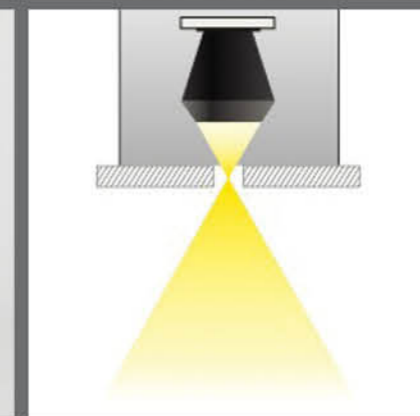

# Darklans

Ceiling Recessed

## Darklans

Ceiling Recessed

Because of using a special double focus optic, the light is coming out of a very small hole with just 8mm diameter. As a result, the glare of the light reduced to minimum, so it seems off when the light is on.