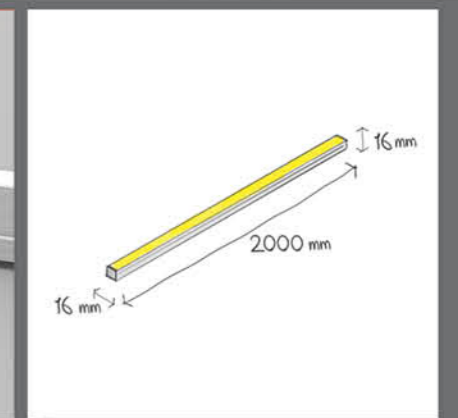

CODE	F465
Light source	LED
Body Color	White | Black | Silver

IP
44

Recommended Applications:
Residential | Office | Shop

*Customized body colors and other color temperatures (CCTs) are available upon request