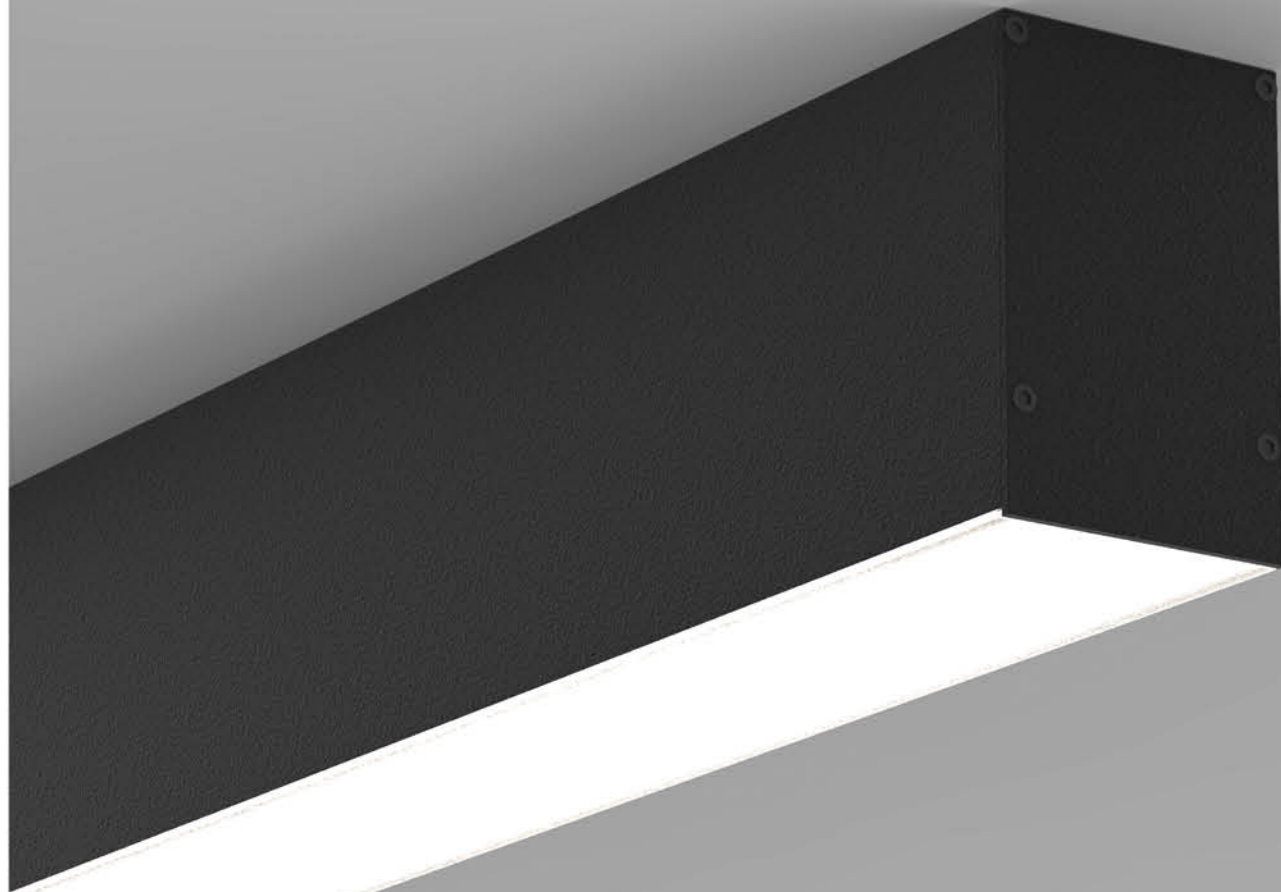

Sira S 6090

Recessed Linear

Continuous Linear light with 60 mm light emitting width