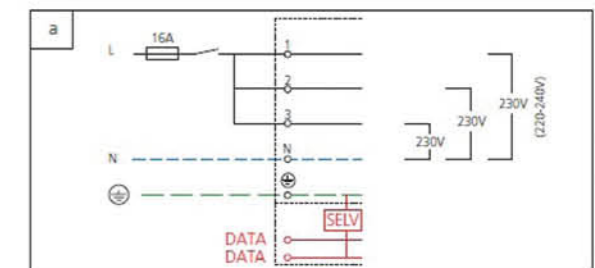

3-track wiring diagram

a) Connection to AC 230V (220 - 240V)
maximum load: 3.600 W (3.500 - 3.800 W)
Total load can spread on any circuit

fuse
power supply cable
power supply cable

1 x 16 A
min. 3 x 1.5 mm²
min. 3 x 2.5 mm²