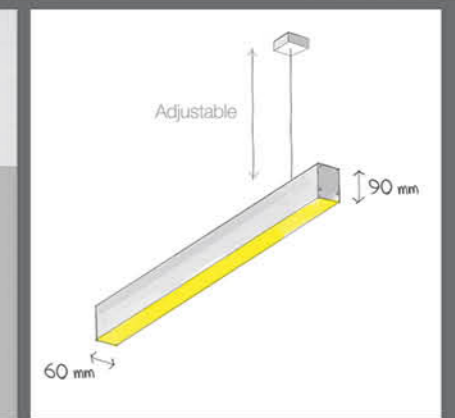

CODE:	F453
Light source	LED
Power (W/m)	30
luminous flux (lm/m)	4000
Color Rendering(Ra)	>80
Color Temperature (K)	3000 | 4000*
Body Color	White | Black

IP
20

Supply Voltage:
220-240 Vac, 50Hz

Driver:
DALI|Dimmable Version Available
upon request

Recommended Applications:
Residential | Office | Shop

*Customized body colors and other color temperatures (CCTs) are available upon request