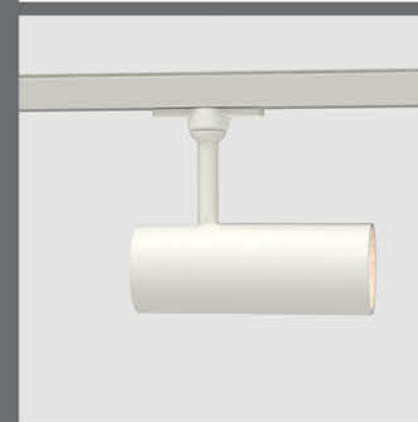

Felka Midi

Track Light

CODE	F325
Light source	LED
Power (W)	20
luminous flux (lm)	2200
Color Rendering (Ra)	>80
Color Temperature (K)	3000 | 4000
Body Color	White | Black

IP 20 78 mm (For RA Version)

Supply Voltage:
220-240 Vac, 50Hz

Driver:
DALI|Dimmable Version Available upon request

Recommended Applications:
Office | Commercial Center
Residential | Shop

*Customized body colors and other color temperatures (CCTs) are available upon request