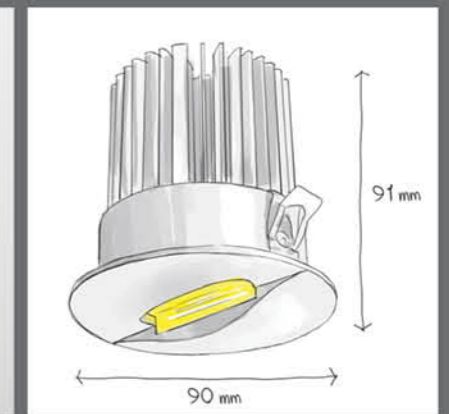

CODE:	F185
Light source	LED
Power (W)	12
luminous flux (lm)	1300
Color Rendering (Ra)	>80
Color Temperature (K)	3000 | 4000
Body Color	White

* Customized body color and other light colors are also available upon request

IP 20 84 mm

Supply Voltage:
220-240 Vac, 50Hz

Driver:
DALI | Dimmable Version Available upon request

Recommended Applications:
Residential | Office | Shop | Gallery
Museum

Roni WW is the wallwasher version of Roni family. It provides a uniform illumination on the wall surface, a perfect solution for highlighting architectural features of a building as well as lighting of galleries and museums. It's special design, makes the glare as low as possible.