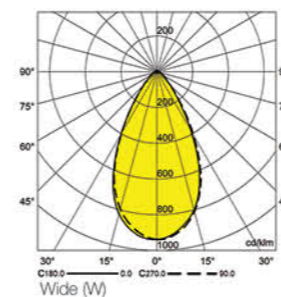

Eyden L

Light distributions