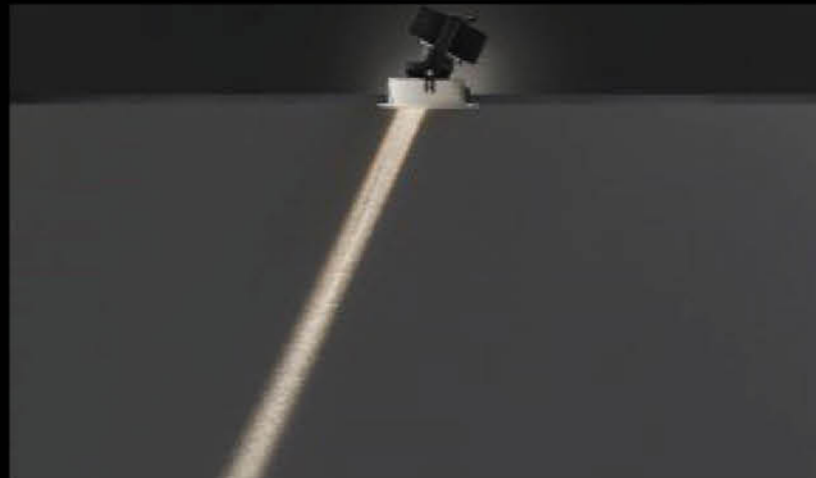

### Aesthetics of light fixtures

It is not only about the light distribution but also the visual appearance of the light fixture is important. Minimalistic design and high quality finishing are also important features of Fenos products.

## Vaswa Maxi XS

Are you looking for a light fixture to high light vertical elements of up to 20 meters and still energy efficient? Are you thinking of creating bright spots on the floor to create a more drama feeling in an outdoor environment? Check specification of Vaswa Maxi XS in page 184.

## Nian XS

In many indoor architectural lighting applications, an extreme narrow spot light distribution is required to highlight visually important elements. Nian XS which is an extension of the former existing Nian family is a perfect solution for that. Check specification of Nian XS in page 60.