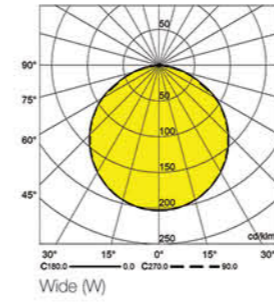

Sira P 6090

Light distributions

Architect: Shift Process & Practice 2019