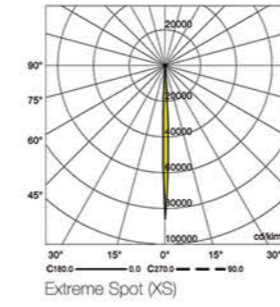

Vaswa Maxi

Light distributions

Accessories

Order code table

Body Color	3000 K	Beam Angle	4000 K	Body Color
Gray	F905B1230XS	Extreme Spot	F905B1240XS	Gray