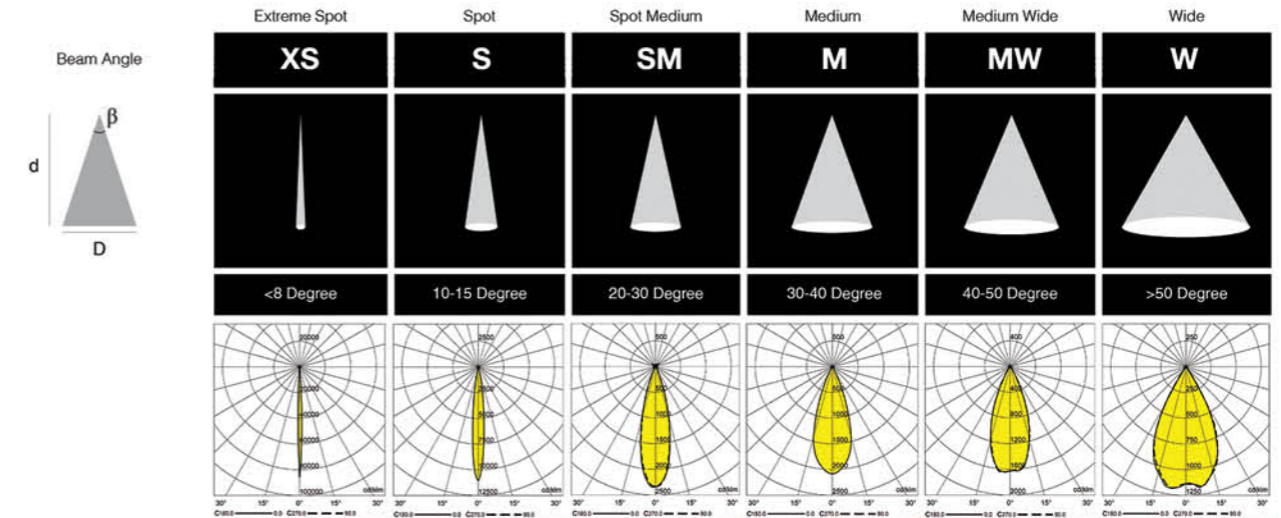

Fenos Product Coding Guide

F	115	B	20	40	M
Fenos	Product Family Code	Body Color	Power Consumption(w)	CCT(K)	Beam Angle
e.g. Vera: 300 Felka Mini: 315		B: Black W: White S: Silver G: Gray WB: White-Black	e.g. 20: 20W 40: 40W	27: 2700K 30: 3000K 40: 4000K 60: 6000K	XS: Extreme Spot S: Spot SM: Spot-Medium M: Medium MW: Medium Wide W: Wide WW: Wall Washer DW: Double Wallwasher O: Oval

Guide to selection of the right beam angle depending on the object size and distance from the light source

Alphabetic index

Darklans	14	Sibron Q Maxi	72
Eyden L	80	Sibron Q Midi	68
Eyden Mini	76	Sibron Q Mini	64
Eyren Micro	18	Silva Maxi	176
Felka Maxi	124	Silva Midi	172
Felka Midi	118	Sira OL	150
Felka Mini	110	Sira P 6090	158
Filde Micro	22	Sira R 1616	146
Filde Mini	26	Sira R 6040	166
Fitran Q	90	Sira R 6090	162
LED Strip	194	Sira S 1616	142
Nian	60	Sira S 6090	154
Pelka	130	Tiran C Mini	54
Rico	30	Tiran S	84
Roni WW	94	Torso	188
Roni	98	Valman	102
Sibron CF-TR	34	Vaswa Maxi	184
Sibron C Maxi	50	Vaswa Midi	180
Sibron C Midi	46	Vera	134
Sibron C Micro	38	Vera Twin	138
Sibron C Mini	42		

The diameter of the illuminated area at the distance of 2m

Objects

Recommended products from Fenos

Diameter to distance Ratio (DdR)

20 cm	50 cm	80 cm	140 cm	160 cm	230 cm
 Shoe Bag Small Sculpture	 Vase Small Paintings Home Applications	 Coat Medium Sculpture 3 Person Table	 Mannequins Small Size Carpet Medium Size Tree	 Automobile Big Painting Big Size Tree	 Big Sculpture Big Painting Carpet
Felka Mini XS Fitro XS Nian XS Vaswa Maxi XS	Felka Mini S Roni S Sibron C Mini S Sibron Cf-TR S Tiran S Vaswa Midi S	Felka Mini MS Tiran S	Felka M Sibron C M Sibron Cf-TR M Vaswa Midi M	Felka Maxi M Felka Mini M Pelka M Vera M Vera Twin M	Felka Mini W Roni W
0.1	0.25	0.4	0.7	0.8	1.15