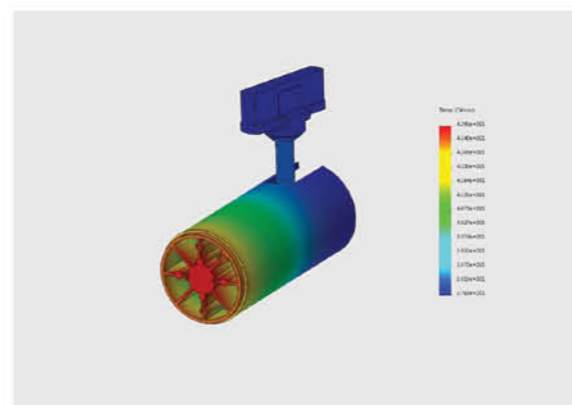

3 High Quality LEDs

LED is the heart of a light source. In all Fenos products, LEDs are supplied from the best manufacturers in the world to ensure the constancy in color and quality of light.

4

Aesthetics of light fixtures

It is not only about the light distribution but also the visual appearance of the light fixture is important. Minimalistic design and high quality finishing are also important features of Fenos products.