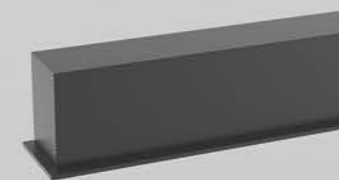

CODE	F452
Light source	LED
Power (W/m)	30
luminous flux (lm/m)	4000
Color Rendering (Ra)	>80
Color Temperature (K)	3000 | 4000*
Body Color	White | Black

IP 20 70 mm

Supply Voltage:
220-240 Vac, 50Hz

Driver:
DALI | Dimmable Version Available
upon request

Recommended Applications:
Residential | Office | Shop

*Customized body colors and other color temperatures (CCTs) are available upon request