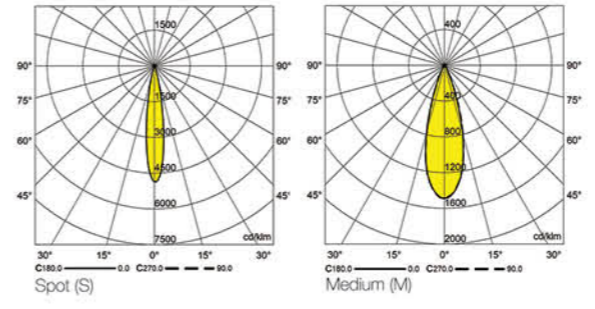

Fitran Q

Light distributions

Accessories

Optional

LED GU10 Lamp
Order code: 10020101

Mandatory

Trimless Installation Kit
Order code: 2099924117
*For Trimless Version Only

Optional

Recessed Kit
Order code: 2119924125