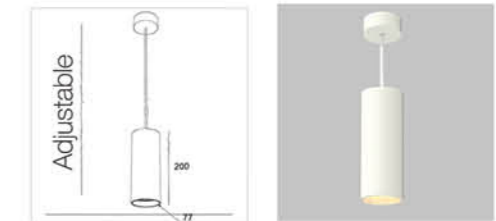

Order code table

Body Color	3000 K	Beam Angle	4000 K	Body Color
White	F326W2030S	Spot	F326W2040S	White
	F326W2030M	Medium	F326W2040M	

Body Color	3000 K	Beam Angle	4000 K	Body Color
Black	F326B2030S	Spot	F326B2040S	Black
	F326W2040M	Medium	F326B2040M