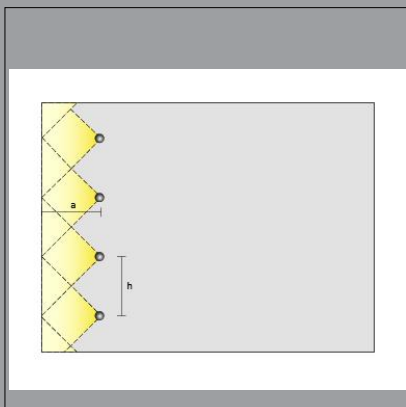

Roni WW

- Wall Washer

CODE : F 185	
Light Source	LED
Power (W)	12
Luminous flux (lm)	13000 - 1320
Color Rendering	>80
Color Temperature (K)	3000-4000
Body Color	White-Black-Gray

IP
20

Recommended Applications:
Vertical Lighting