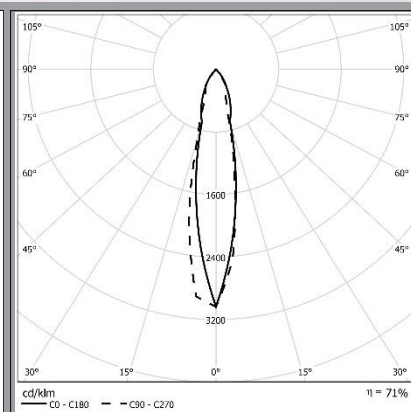

# Felka

Track Light

CODE : F 315	
Light Source	LED
Power (W)	12
Luminous flux (lm)	1320
Color Rendering	>80
Color Temperature (K)	3000   4000
Body Color	White   Black

IP 20

**Recommended Applications:**

- Art Gallery
- Museum
- Residential