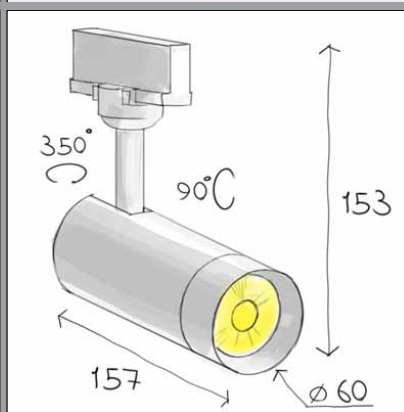

# Felka

Track Light

CODE : F 315	
Light Source	LED
Power (W)	12
Luminous flux (lm)	1320
Color Rendering	>80
Color Temperature (K)	3000   4000
Body Color	White   Black

IP 20

**Recommended Applications:**

- Art Gallery
- Museum
- Residential