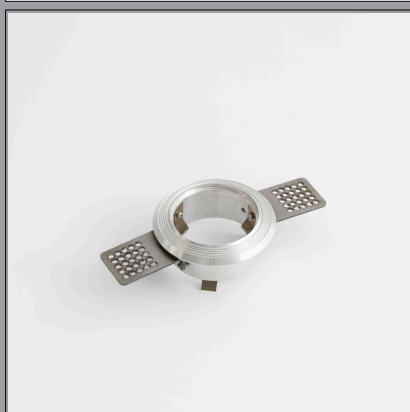

Darklans

Ceiling Recessed

CODE : F 180

Light Source	LED
Power (W)	9
Luminous flux (lm)	800
Color Rendering	>80
Color Temperature (K)	3000 4000
Body Color	White Black Silver

Recommended Applications:

Trimless Downlight