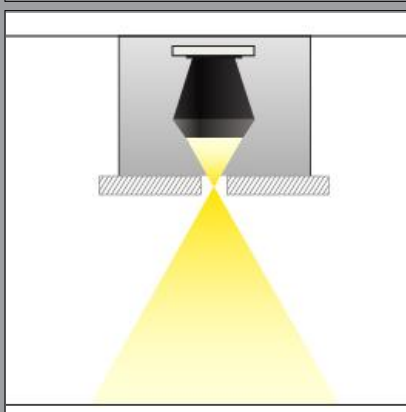

Darklans

Ceiling Recessed

CODE : F 180

Light Source	LED
Power (W)	9
Luminous flux (lm)	800
Color Rendering	>80
Color Temperature (K)	3000 4000
Body Color	White Black Silver

Recommended Applications:

Trimless Downlight