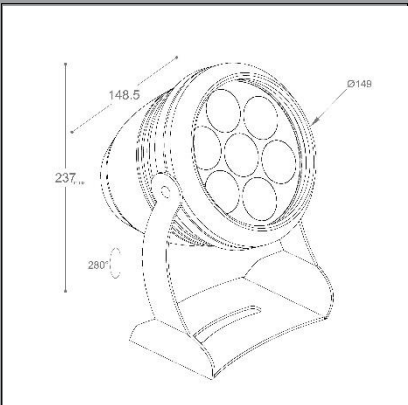

# Vaswa Maxi

Projector

CODE : F 905	
Light Source	LED
Power (W)	14
Luminous flux (lm)	1980
Beam Angle	5°
Color Temperature (K)	3000
Body Color	Gray

IP 65

**OSRAM**  
Inside

**Recommended Applications:**  
Façade Lighting