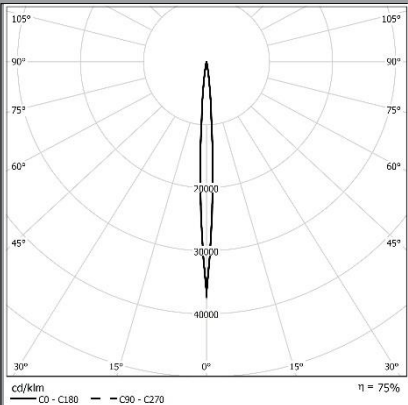

# Vaswa Maxi

Projector

CODE : F 905	
Light Source	LED
Power (W)	14
Luminous flux (lm)	1980
Beam Angle	5°
Color Temperature (K)	3000
Body Color	Gray

IP 65

**OSRAM**  
Inside

**Recommended Applications:**  
Façade Lighting