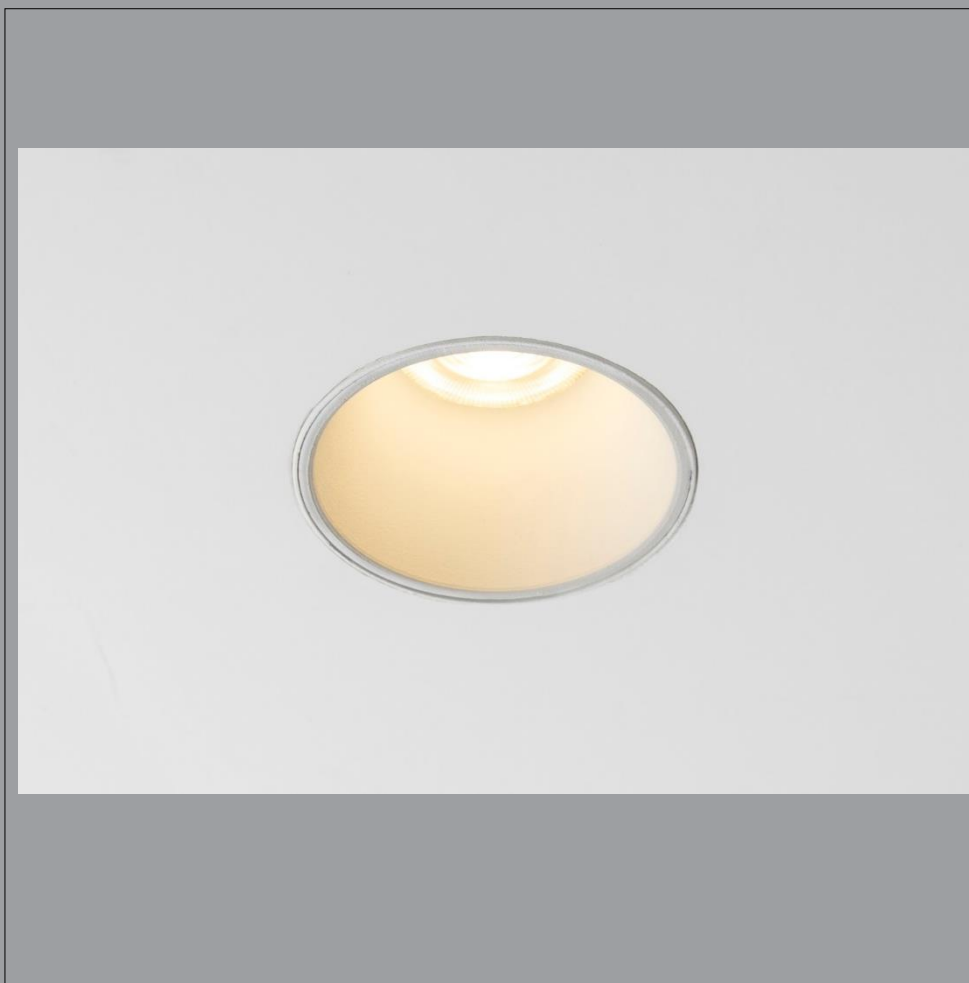

Sibron CF-TR

Ceiling Recessed

CODE : F 135	
Light Source	LED
Power (W)	12
Luminous flux (lm)	1325
Color Rendering	>80
Color Temperature (K)	3000 4000
Body Color	White

IP
44

Recommended Applications:
Downlight