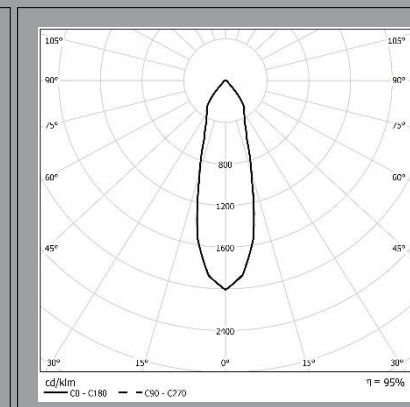

Sibron CF-TR

Ceiling Recessed

CODE : F 135	
Light Source	LED
Power (W)	12
Luminous flux (lm)	1325
Color Rendering	>80
Color Temperature (K)	3000 4000
Body Color	White

IP
44

Recommended Applications:
Downlight