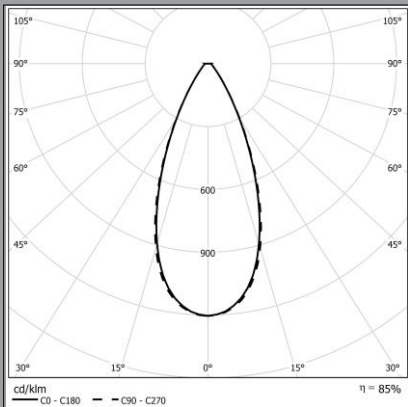

# Klusa Maxi

Projector

CODE : F 915	
Light Source	LED
Power (W)	27
Luminous flux (lm)	2230
Beam Angle	SIW
Color Temperature (K)	3000
Body Color	SG

IP 65

**OSRAM**  
Inside

**Recommended Applications:**  
Façade Lighting