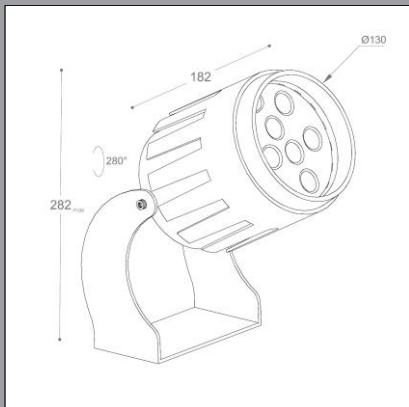

# Klusa Maxi

Projector

CODE : F 915	
Light Source	LED
Power (W)	27
Luminous flux (lm)	2230
Beam Angle	SIW
Color Temperature (K)	3000
Body Color	SG

IP 65

**OSRAM**  
Inside

**Recommended Applications:**  
Façade Lighting