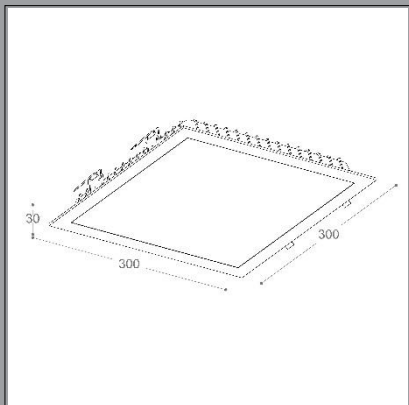

Visar

Ceiling Recessed

CODE : F 145	
Light Source	LED
Power (W)	30
Luminous flux (lm)	2750
Color Rendering	>80
Color Temperature (K)	4000
Body Color	White

IP  
20

Recommended Applications:  
Downlight