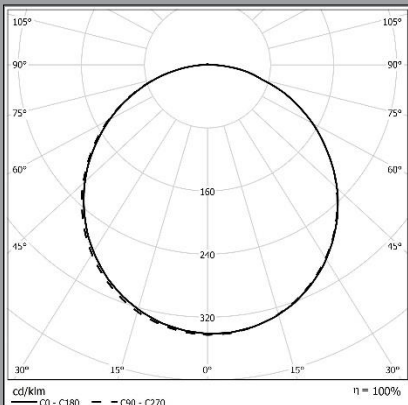

Visar

Ceiling Recessed

CODE : F 145	
Light Source	LED
Power (W)	30
Luminous flux (lm)	2750
Color Rendering	>80
Color Temperature (K)	4000
Body Color	White

IP  
20

Recommended Applications:  
Downlight