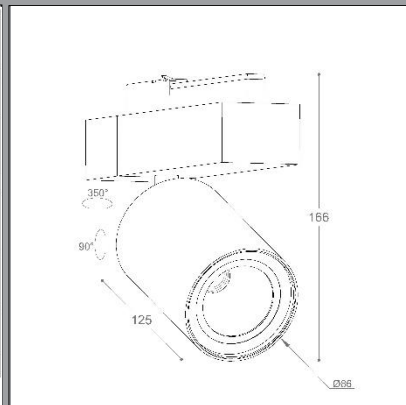

# Pelka

Track Light

CODE : F 310	
Light Source	LED
Power (W)	35
Luminous flux (lm)	3850
Color Rendering	>80
Color Temperature (K)	3000   4000
Beam Angle	Spot   Medium   Wide
Body Color	White   Black

IP 20