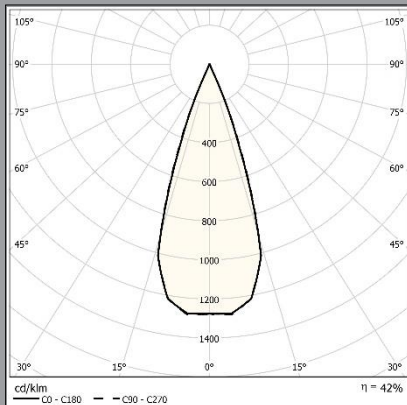

# Pelka

Track Light

CODE : F 310	
Light Source	LED
Power (W)	35
Luminous flux (lm)	3850
Color Rendering	>80
Color Temperature (K)	3000   4000
Beam Angle	Spot   Medium   Wide
Body Color	White   Black

IP 20